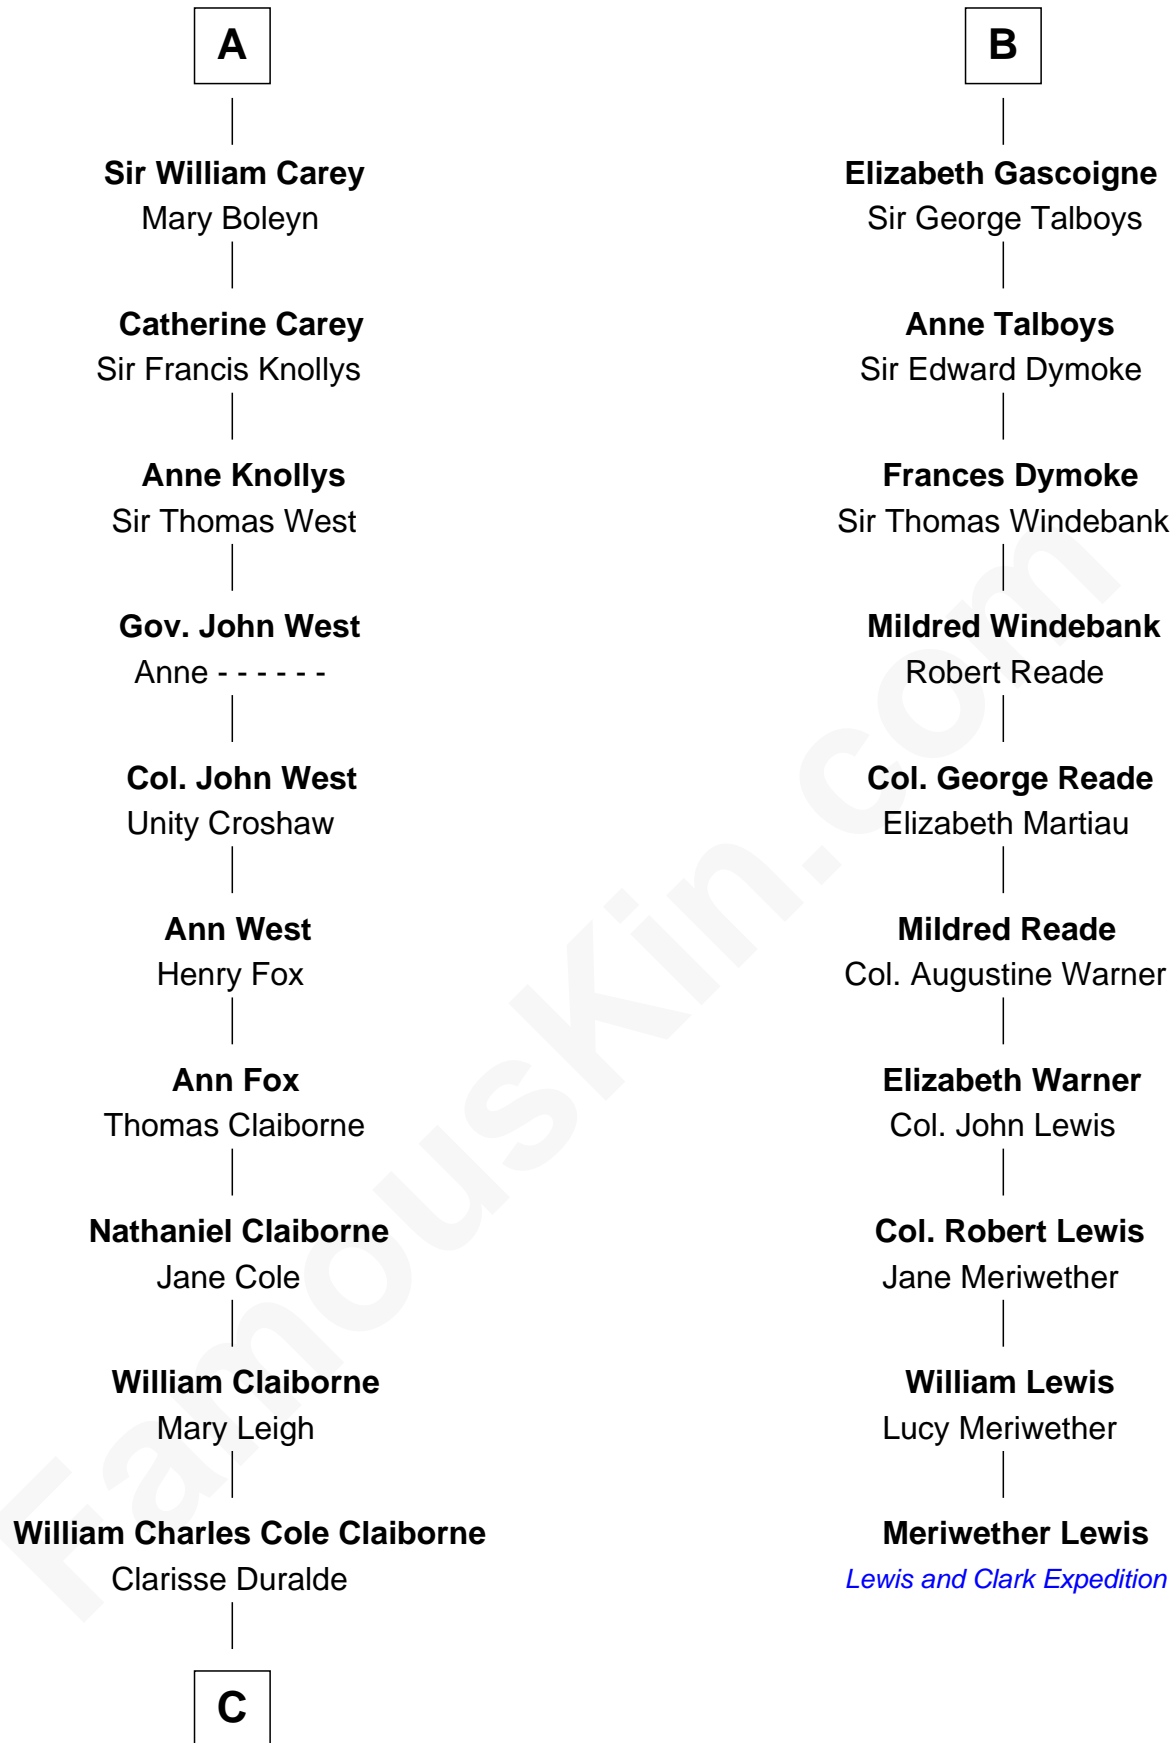

## Relationship Chart of

### Liz Claiborne

*Fashion Designer and Founder of Liz Claiborne Inc.*

16th cousin 4 times removed of

### Meriwether Lewis

*Lewis and Clark Expedition*

**Roger de Mortimer**

Joan de Geneville

**C**

William Charles Cole Claiborne

Louise de Balathier

Fernand Claiborne