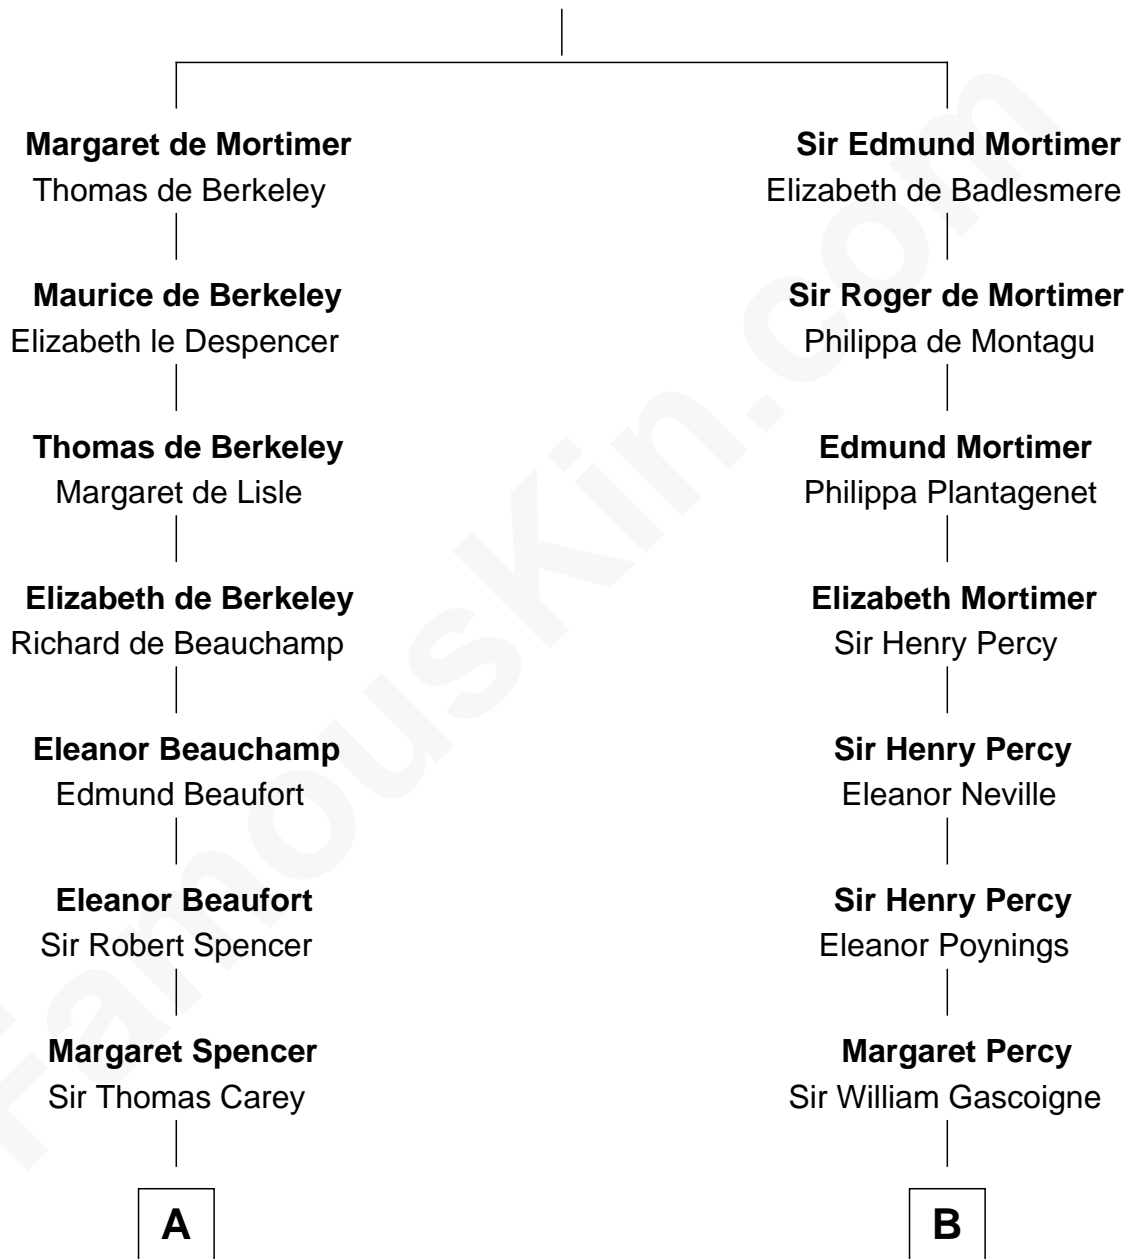

## Relationship Chart of

### Liz Claiborne

*Fashion Designer and Founder of Liz Claiborne Inc.*

16th cousin 4 times removed of

### Meriwether Lewis

*Lewis and Clark Expedition*

**Roger de Mortimer**

Joan de Geneville

**C**

William Charles Cole Claiborne

Louise de Balathier

Fernand Claiborne