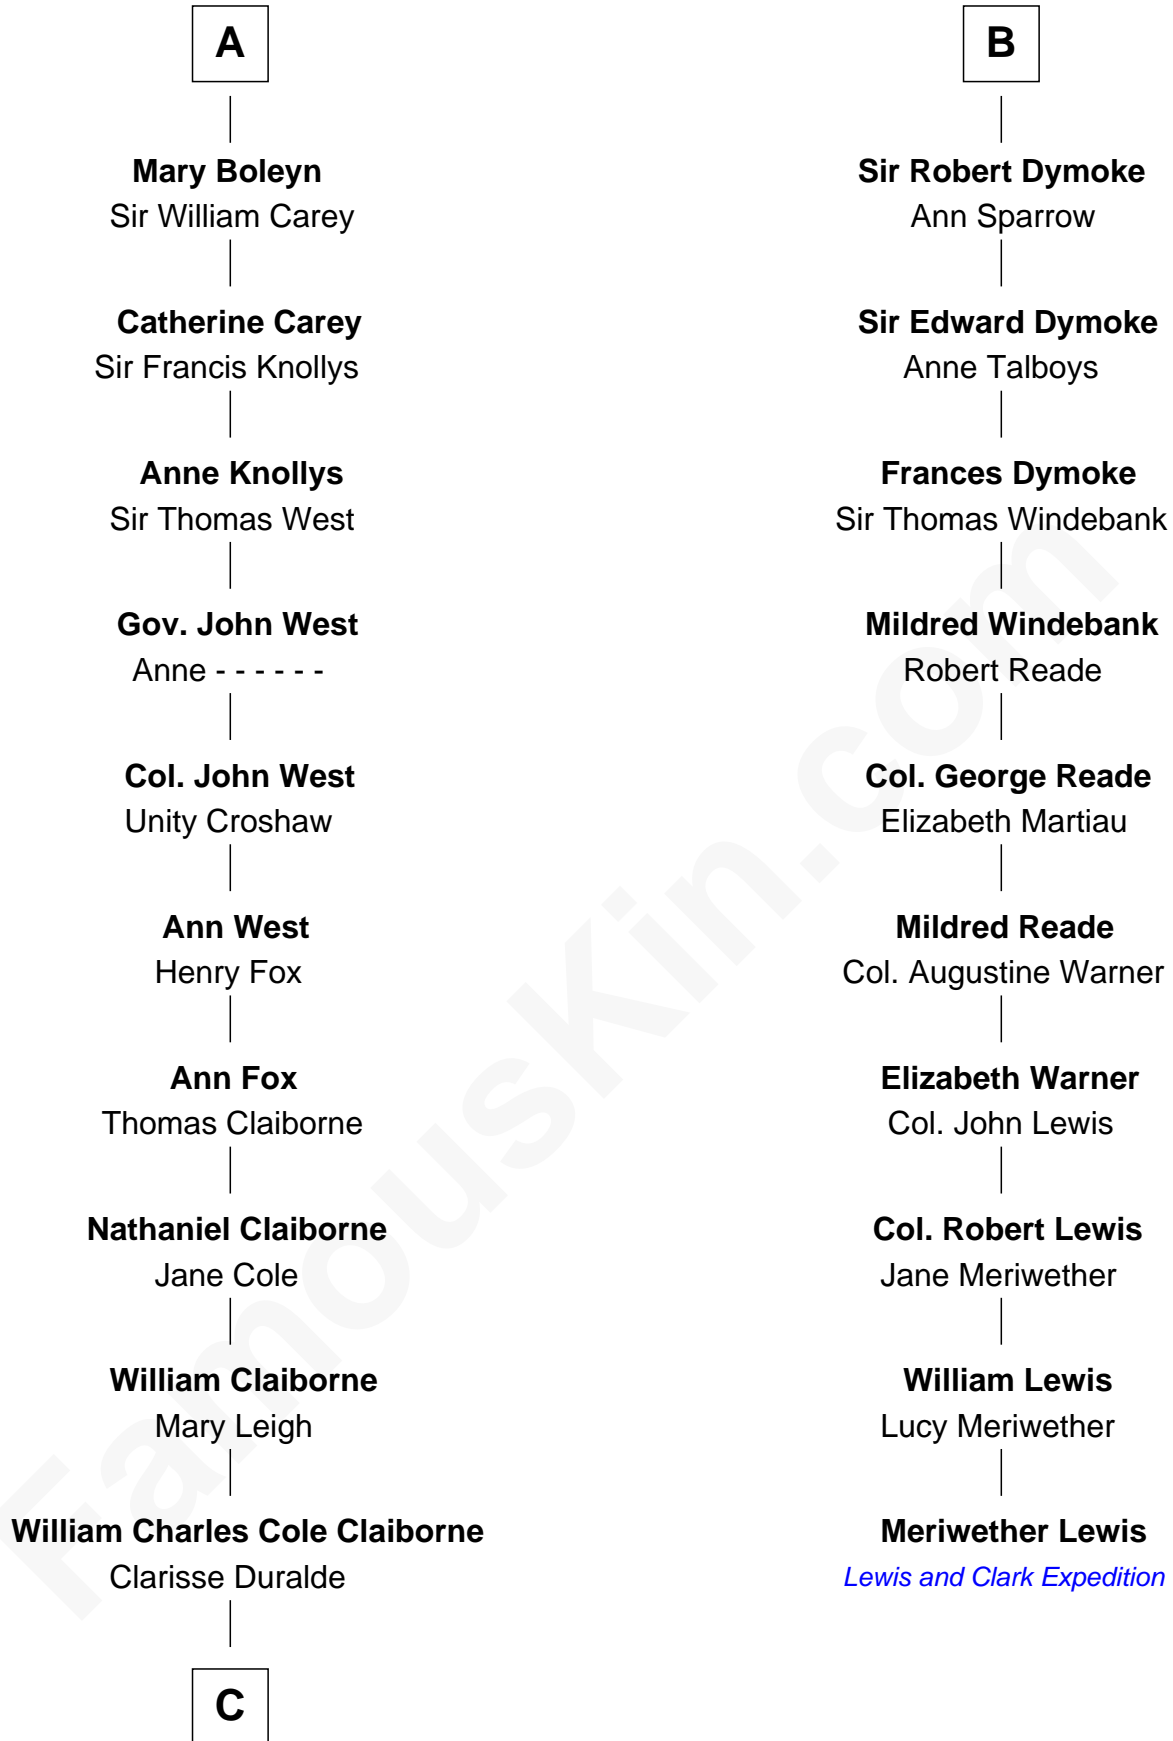

### Liz Claiborne

*Fashion Designer and Founder of Liz Claiborne Inc.*

16th cousin 4 times removed of

### Meriwether Lewis

*Lewis and Clark Expedition*

**Ralph VII de Toeni**

Mary - - - - -

**C**

William Charles Cole Claiborne

Louise de Balathier

Fernand Claiborne