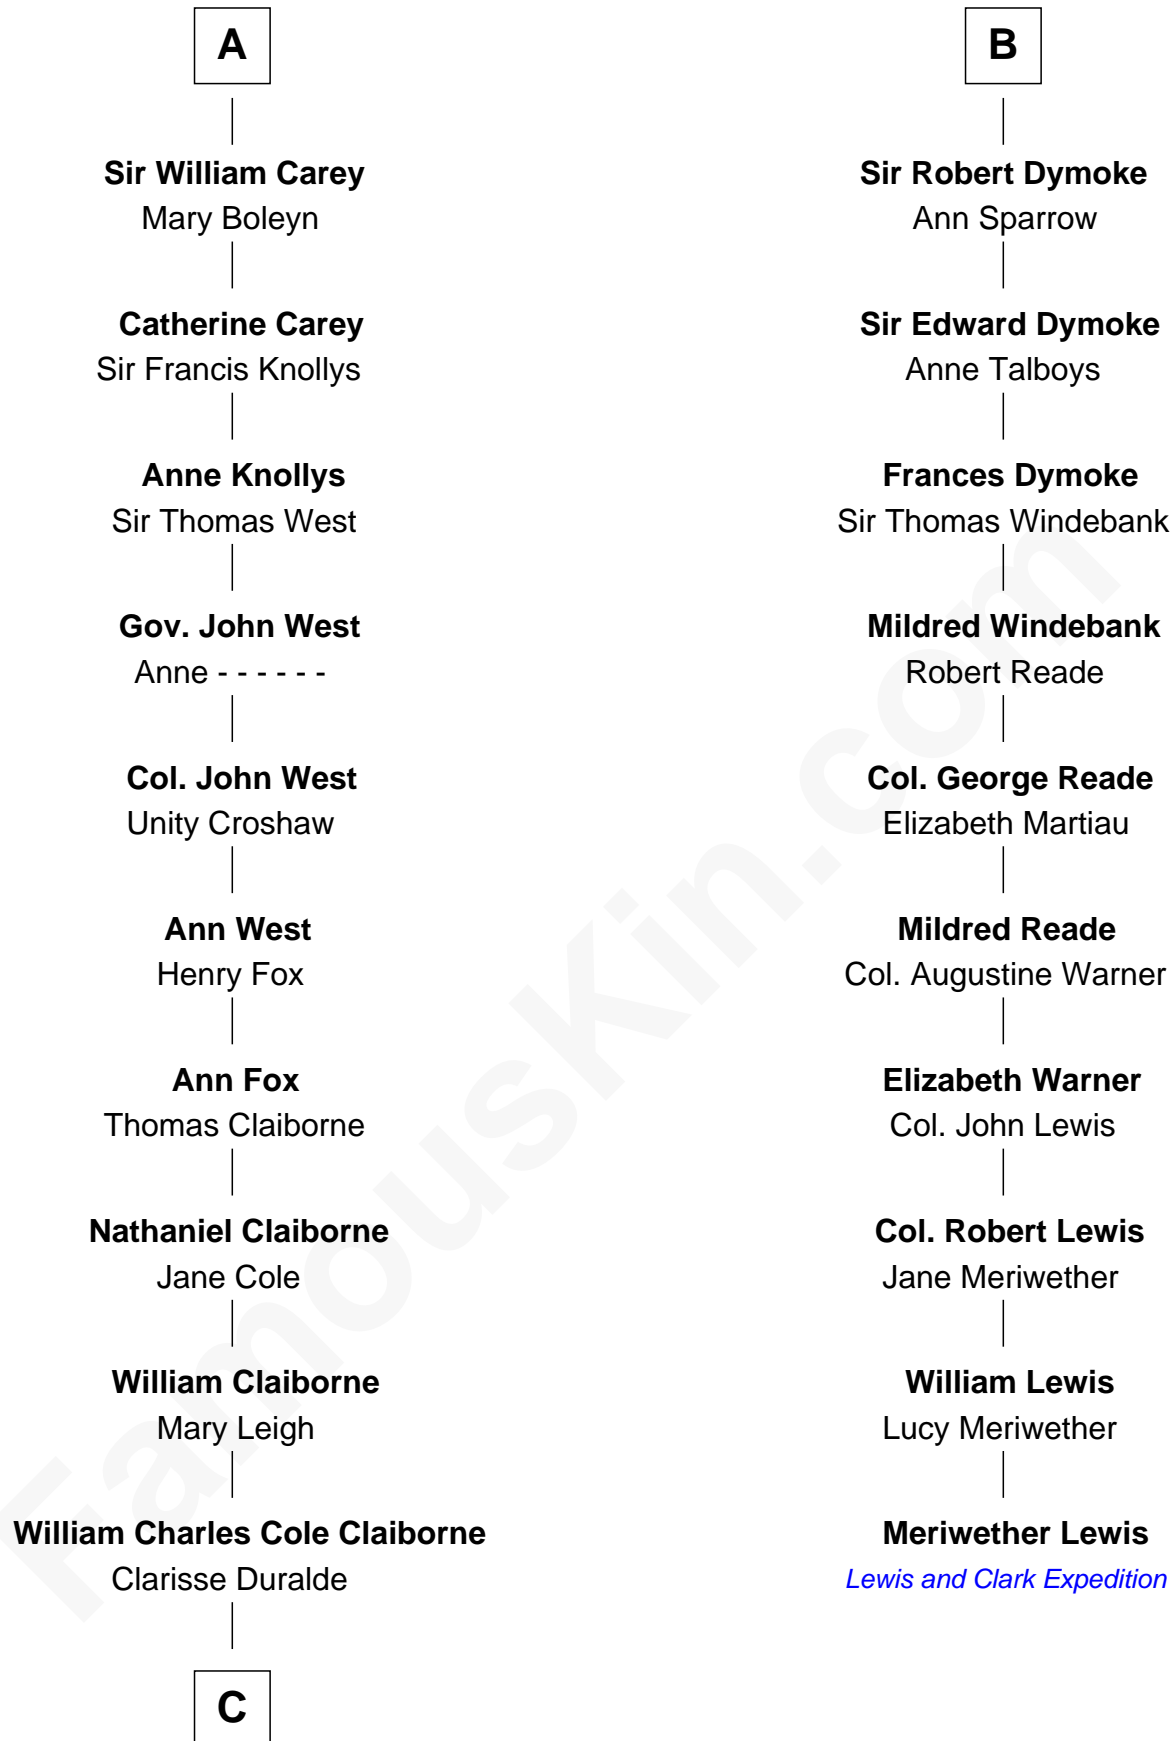

FamousKin.com

Relationship Chart of

Liz Claiborne

Fashion Designer and Founder of Liz Claiborne Inc.

16th cousin 4 times removed of

Meriwether Lewis

Lewis and Clark Expedition

C

William Charles Cole Claiborne

Louise de Balathier

Fernand Claiborne

Marie Louise Villeré

Omer Villere Claiborne

Carolyn Louise Fenner

Liz Claiborne

Found of Liz Claiborne Inc.