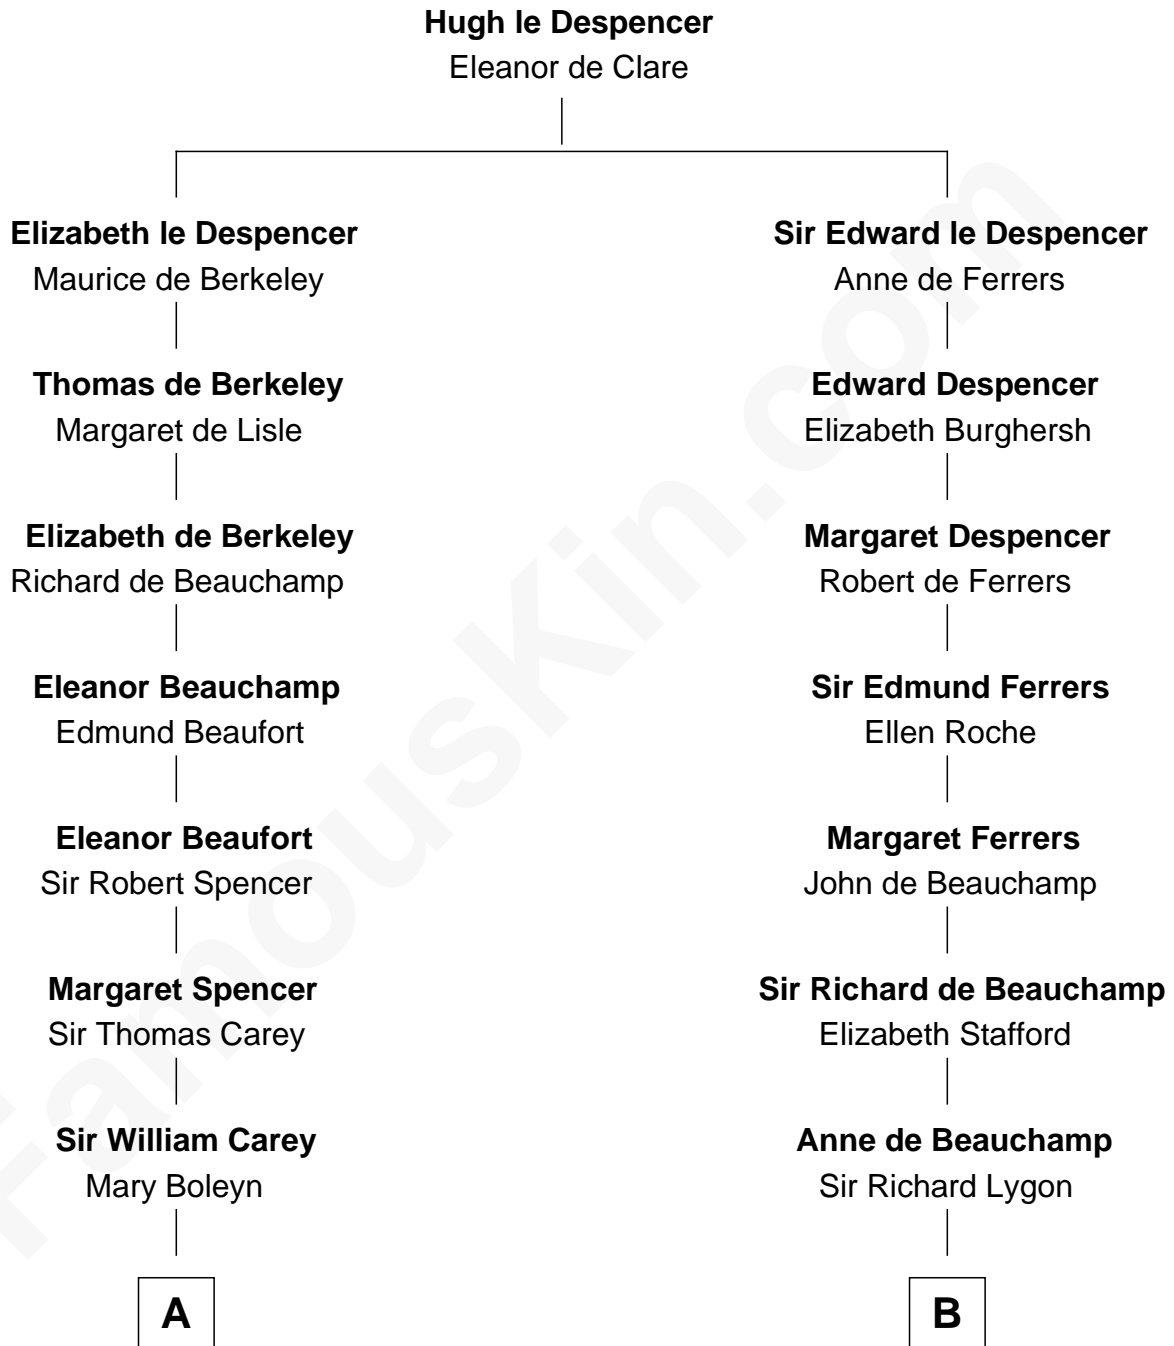

## Relationship Chart of

### Liz Claiborne

*Fashion Designer and Founder of Liz Claiborne Inc.*

17th cousin 2 times removed of

### Meriwether Lewis

*Lewis and Clark Expedition*

**C**

—  
**Fernand Claiborne**  
Marie Louise Villeré

—  
**Omer Villere Claiborne**  
Carolyn Louise Fenner

—  
**Liz Claiborne**  
*Found of Liz Claiborne Inc.*