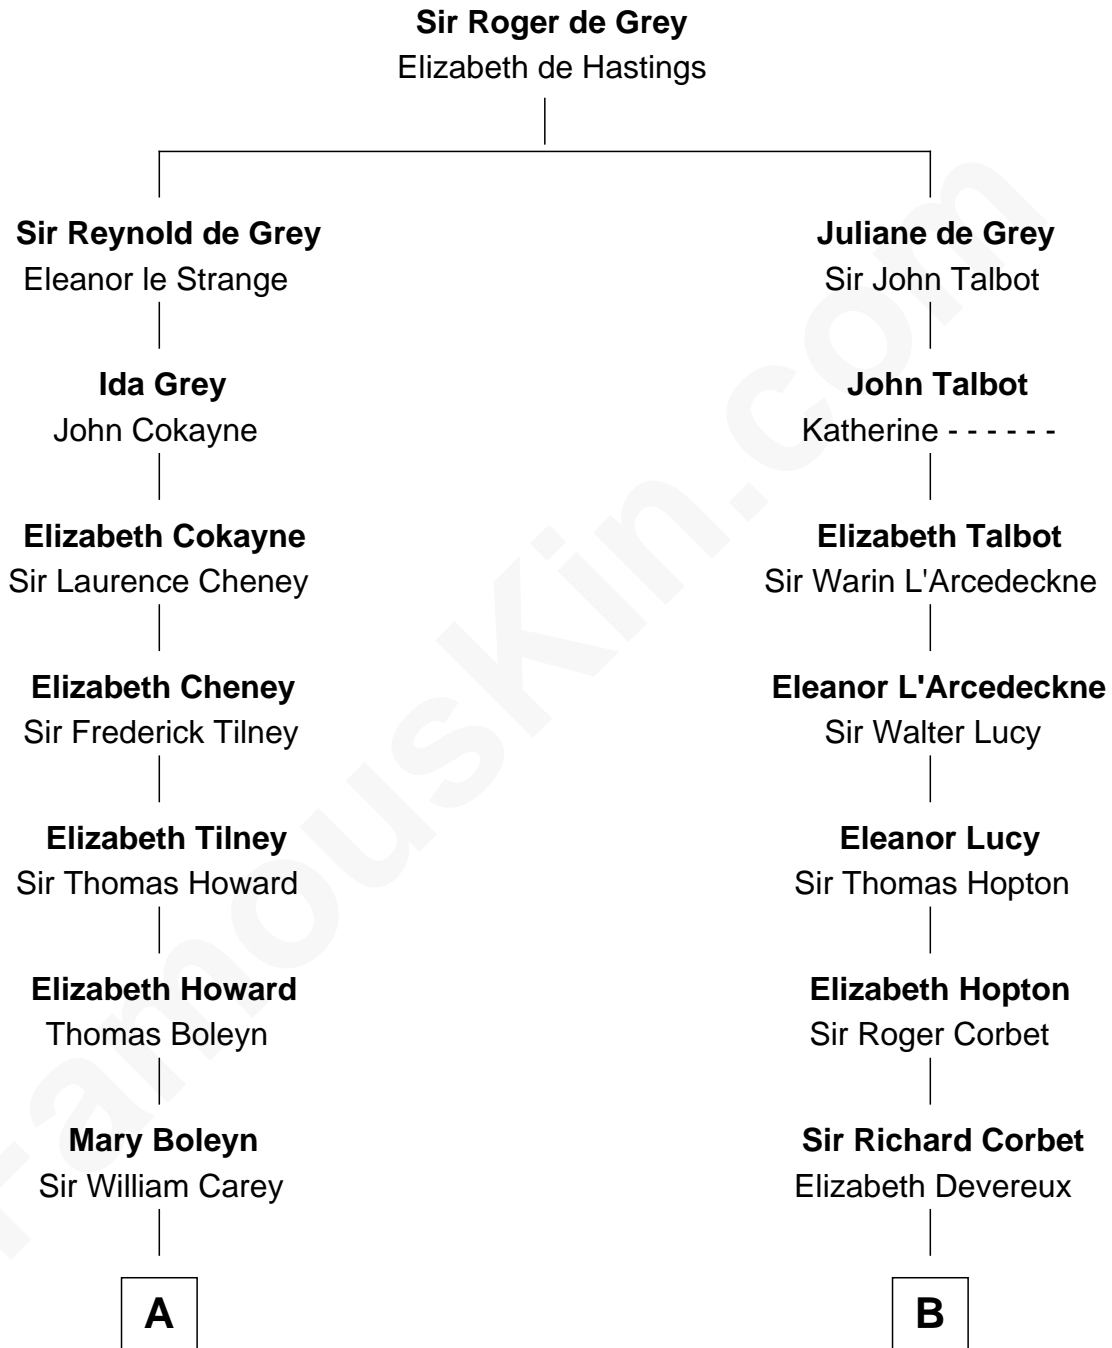

FamousKin.com Relationship Chart of

Liz Claiborne

Fashion Designer and Founder of Liz Claiborne Inc.

19th cousin of

Olivia De Havilland

Movie Actress

C

Fernand Claiborne
Marie Louise Villeré

Omer Villere Claiborne
Carolyn Louise Fenner

Liz Claiborne
Found of Liz Claiborne Inc.

D

Margaret Letitia Molesworth
Charles Richard De Havilland

Walter Augustus De Havilland
Lillian Augusta Ruse

Olivia De Havilland
Movie Actress