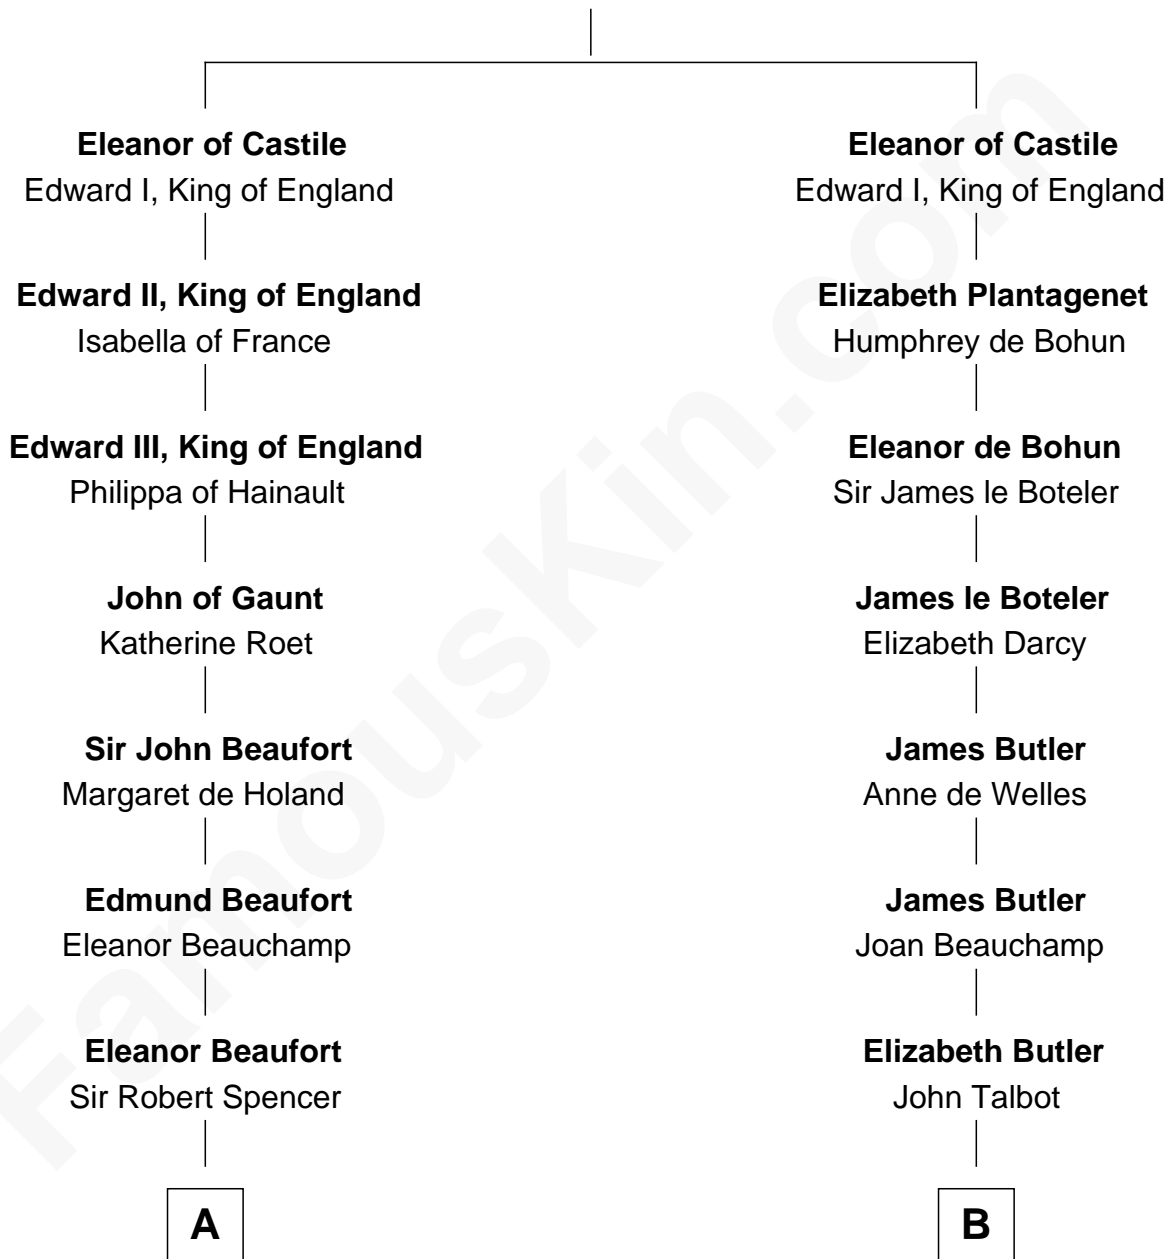

FamousKin.com

Relationship Chart of

Liz Claiborne

Fashion Designer and Founder of Liz Claiborne Inc.

20th cousin 1 time removed of

Olivia De Havilland
Movie Actress

Ferdinand III, King of Castile
Joanna of Ponthieu

C

William Charles Cole Claiborne

Clarisse Duralde

William Charles Cole Claiborne

Louise de Balathier

Fernand Claiborne

Marie Louise Villeré

Omer Villere Claiborne