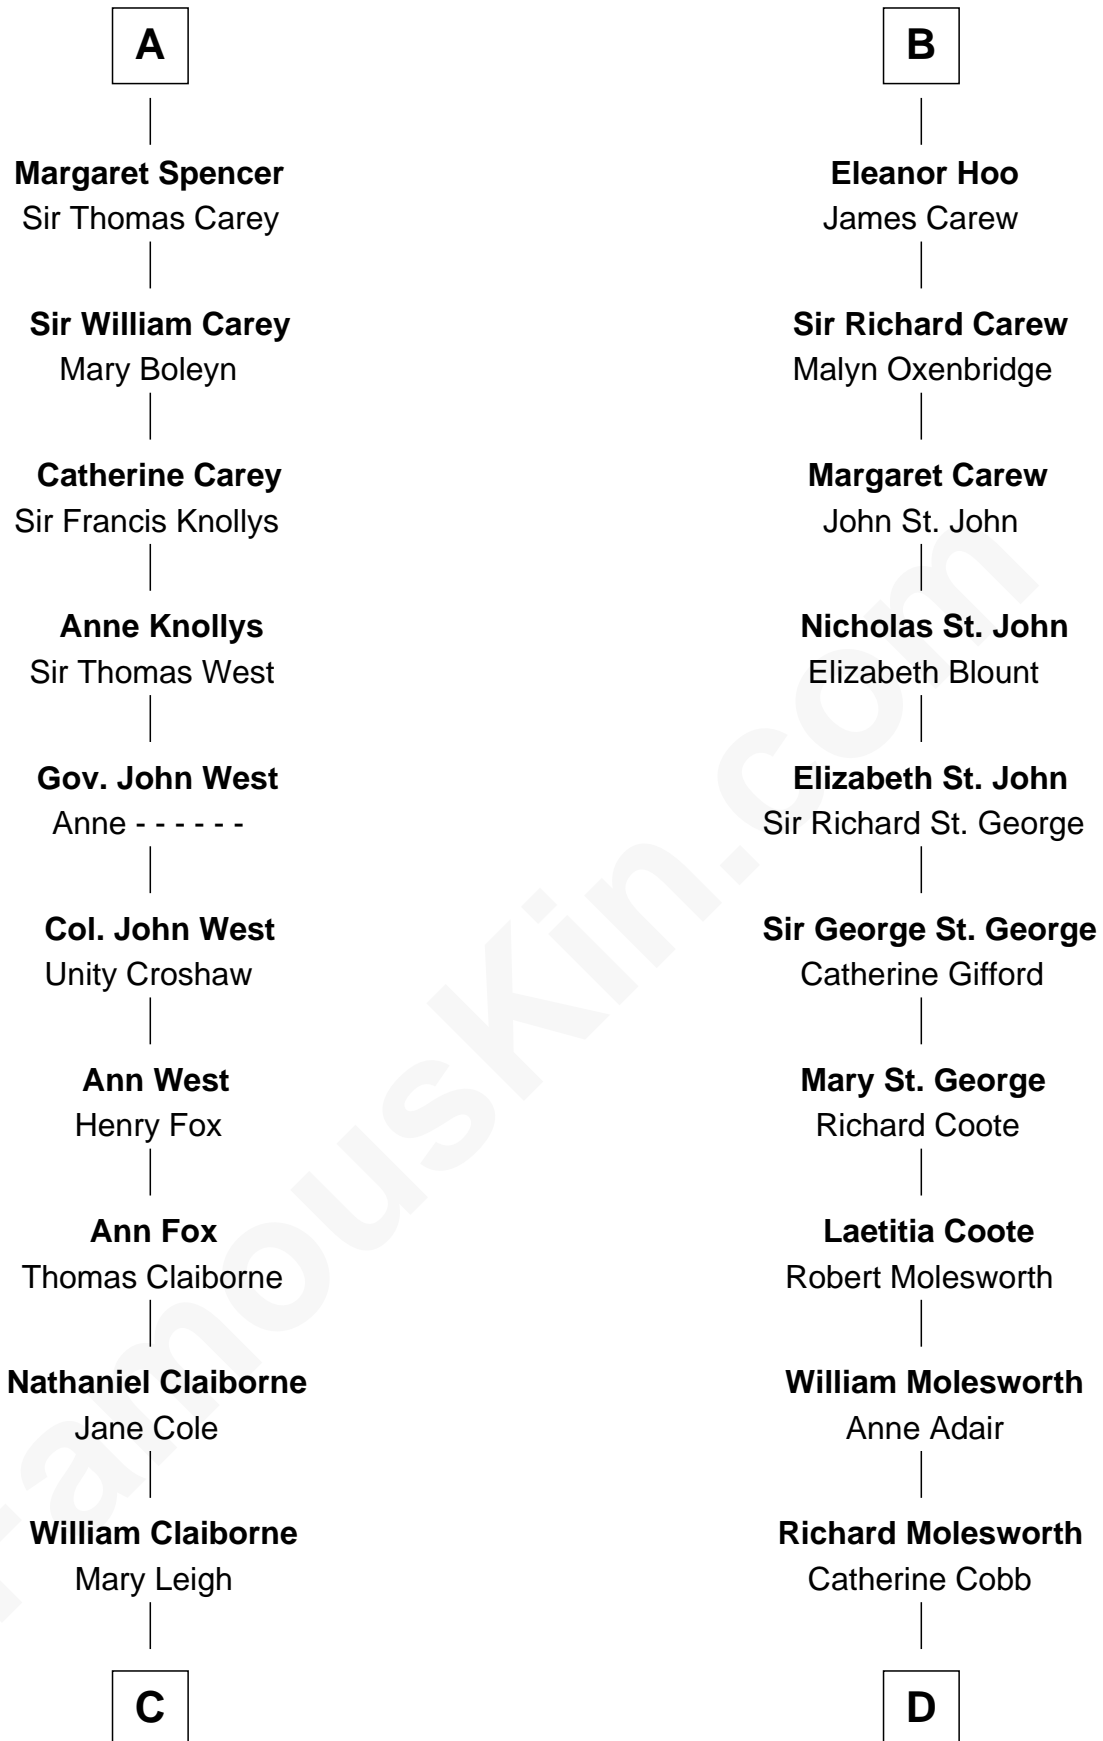

FamousKin.com

Relationship Chart of

Liz Claiborne

Fashion Designer and Founder of Liz Claiborne Inc.

20th cousin 1 time removed of

Olivia De Havilland
Movie Actress

Sir Thomas de Berkeley
Joan de Ferrers

Sir Maurice de Berkeley
Eve la Zouche

Thomas de Berkeley
Margaret de Mortimer

Maurice de Berkeley
Elizabeth le Despencer

Thomas de Berkeley
Margaret de Lisle

Elizabeth de Berkeley
Richard de Beauchamp

Eleanor Beauchamp
Edmund Beaufort

Eleanor Beaufort
Sir Robert Spencer

A

Sir Maurice de Berkeley
Eve la Zouche

Isabel de Berkeley
Sir Robert de Clifford

Sir Roger de Clifford
Maud de Beauchamp

Katherine de Clifford
Sir Ralph de Greystoke

Maud de Greystoke
Eudo de Welles

Sir Lionel de Welles
Joan de Waterton

Eleanor de Welles
Sir Thomas Hoo

B

C

William Charles Cole Claiborne

Clarisse Duralde

William Charles Cole Claiborne

Louise de Balathier

Fernand Claiborne