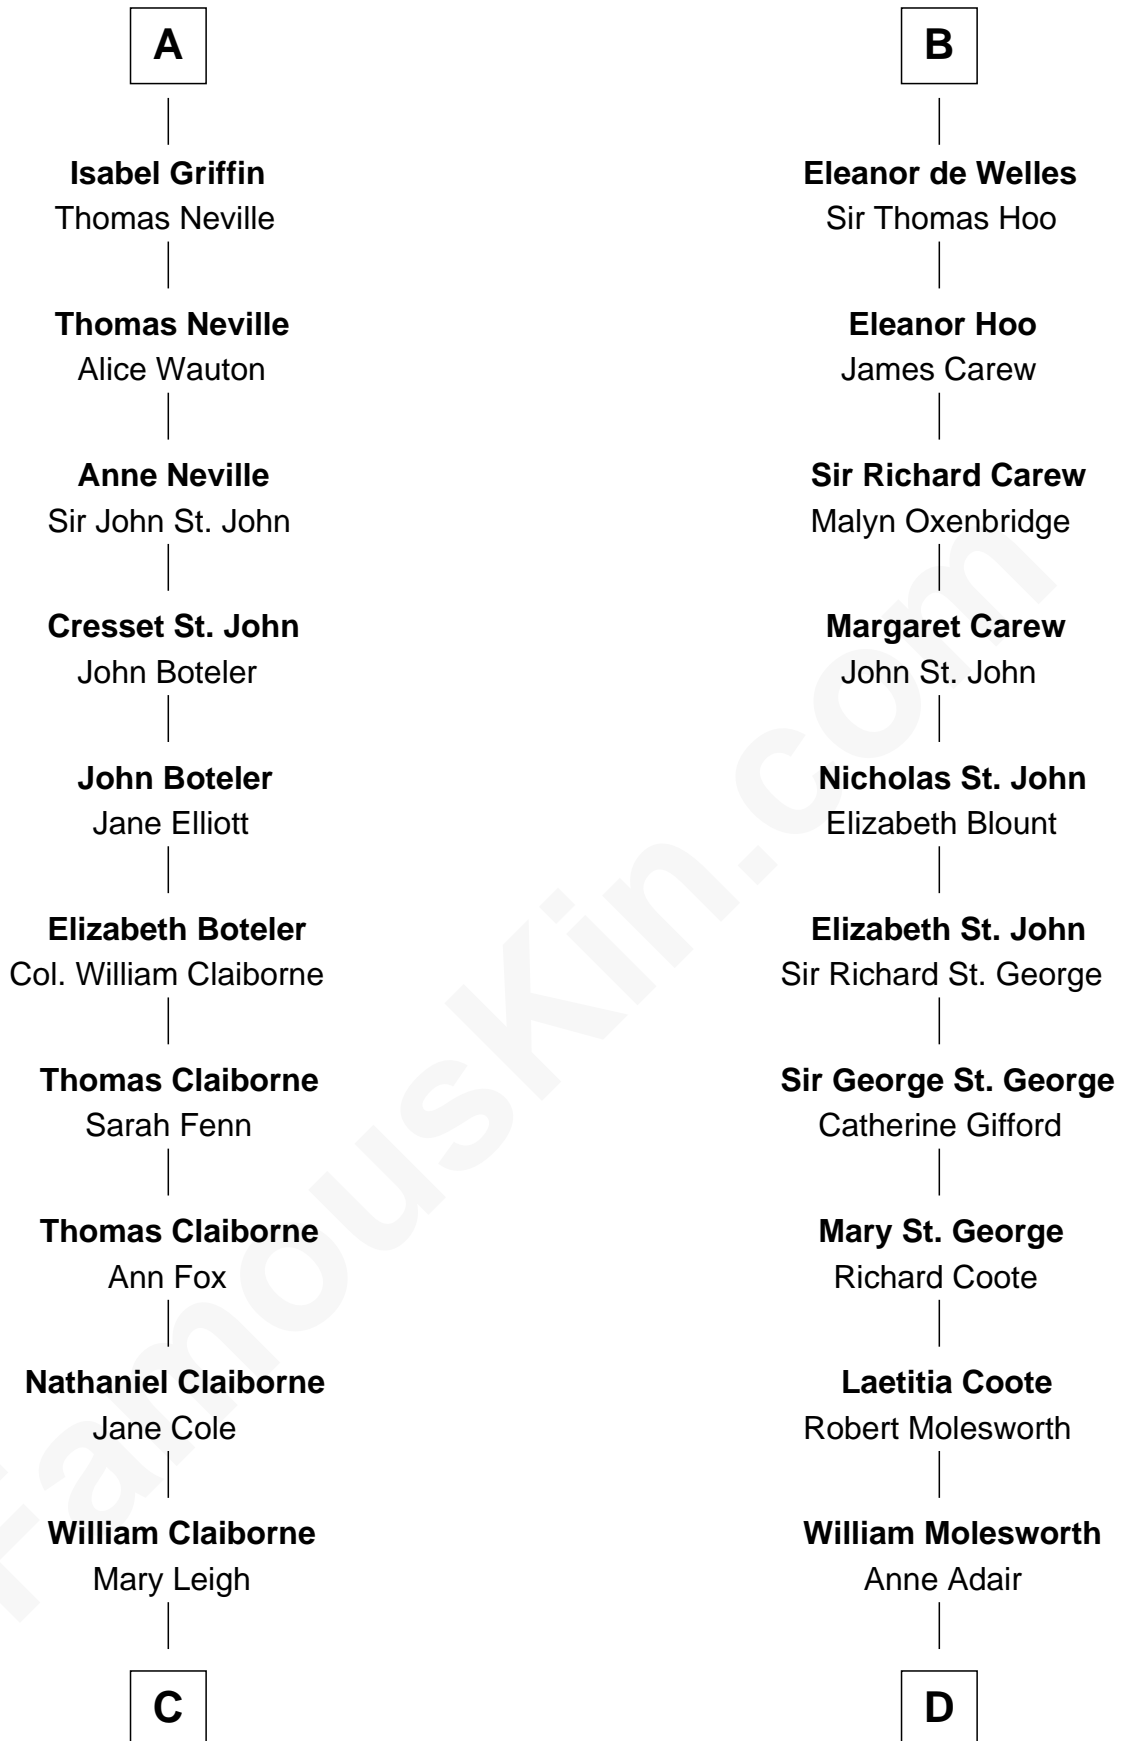

FamousKin.com Relationship Chart of

Liz Claiborne

Fashion Designer and Founder of Liz Claiborne Inc.

21st cousin of

Olivia De Havilland

Movie Actress

Sir William de Cantilupe

Eve de Braiose

Joan de Cantilupe
Sir Henry de Hastings

Lora de Hastings
Thomas Latimer

Sir Warin le Latimer
Catherine de la Warre

Elizabeth le Latimer
Sir Thomas Griffin

Richard Griffin
Anna Chamberlain

Nicholas Griffin
Margaret Pilkington

Nicholas Griffin
Catherine Curzon

A

Milicent de Cantilupe
Eudo la Zouche

Eve la Zouche
Sir Maurice de Berkeley

Isabel de Berkeley
Sir Robert de Clifford

Sir Roger de Clifford
Maud de Beauchamp

Katherine de Clifford
Sir Ralph de Greystoke

Maud de Greystoke
Eudo de Welles

Sir Lionel de Welles
Joan de Waterton

B

C

William Charles Cole Claiborne

Clarisse Duralde

William Charles Cole Claiborne

Louise de Balathier