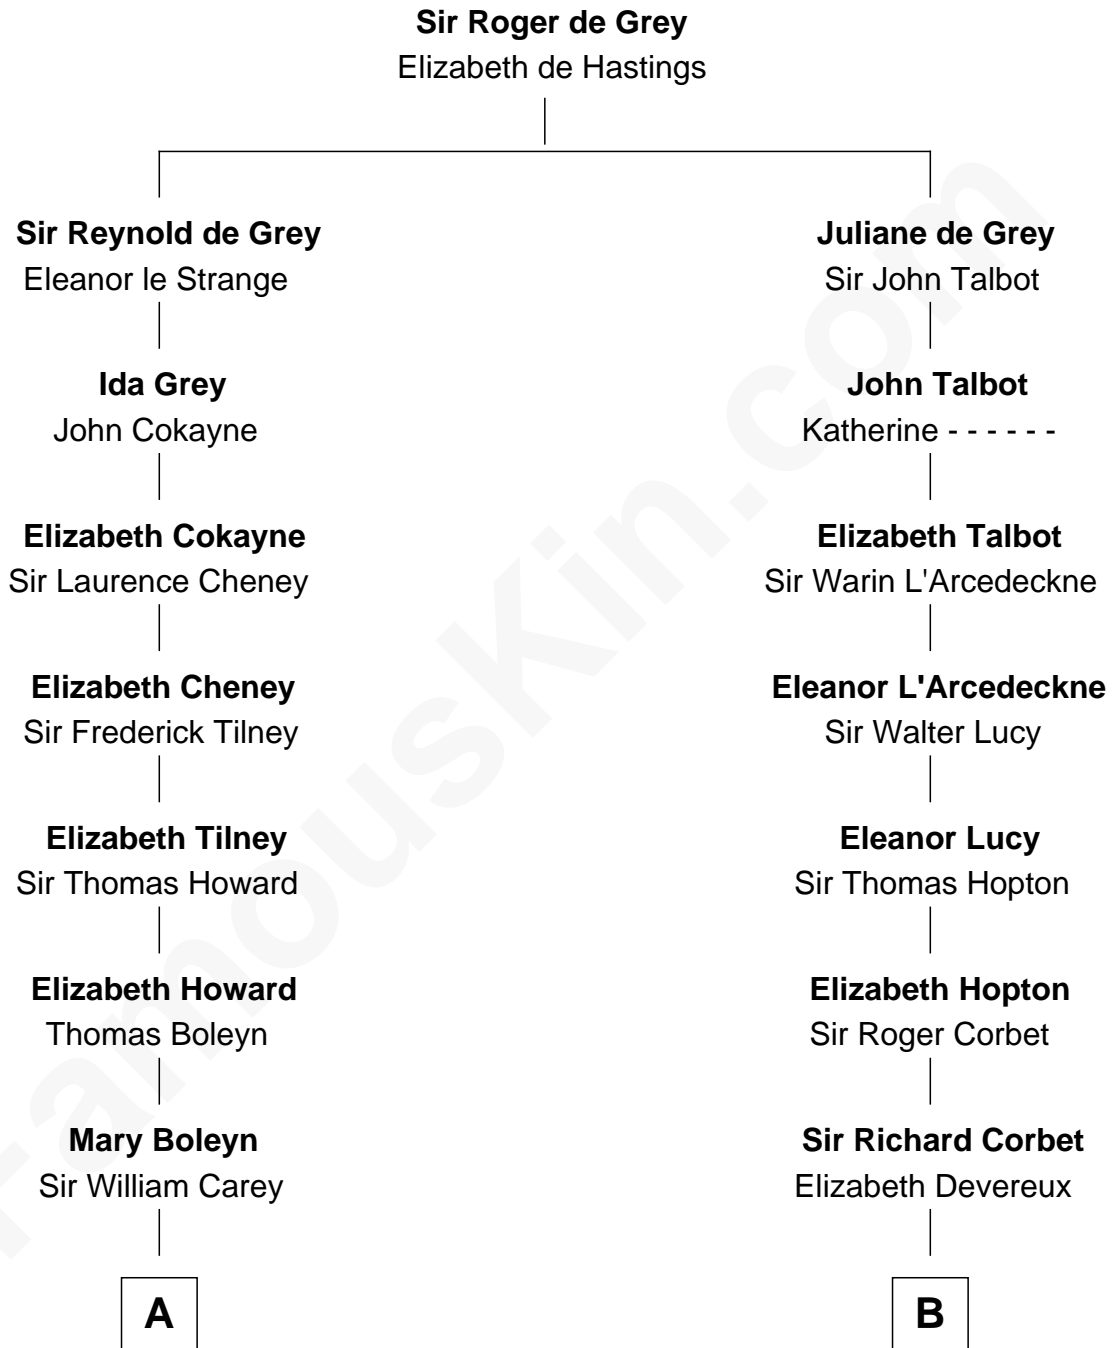

FamousKin.com Relationship Chart of

Liz Claiborne

Fashion Designer and Founder of Liz Claiborne Inc.

19th cousin of

Joan Fontaine

Movie Actress

C

Fernand Claiborne
Marie Louise Villeré

Omer Villere Claiborne
Carolyn Louise Fenner

Liz Claiborne
Found of Liz Claiborne Inc.

D

Margaret Letitia Molesworth
Charles Richard De Havilland

Walter Augustus De Havilland
Lillian Augusta Ruse

Joan Fontaine
Movie Actress