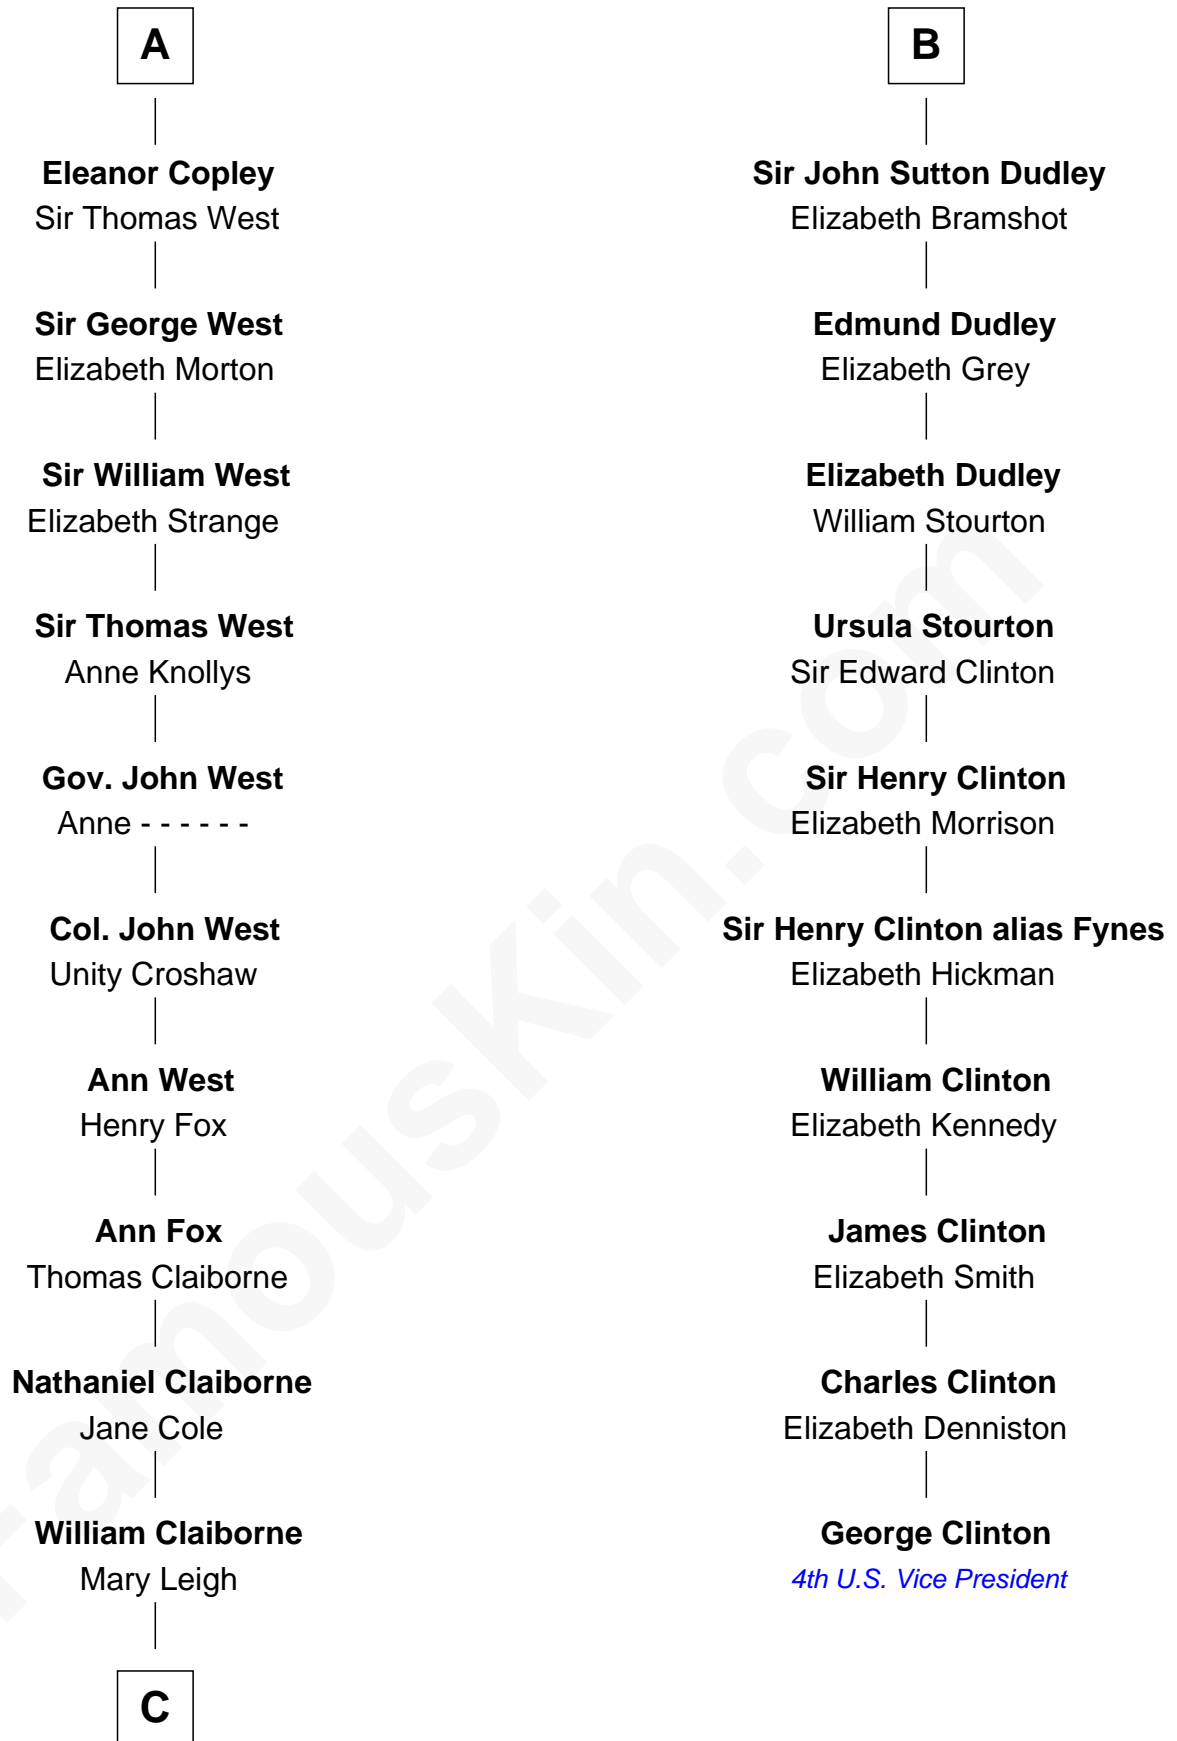

## Relationship Chart of

### Liz Claiborne

*Fashion Designer and Founder of Liz Claiborne Inc.*

16th cousin 5 times removed of

**George Clinton**

*4th U.S. Vice President*

**C**

William Charles Cole Claiborne

Clarisse Duralde