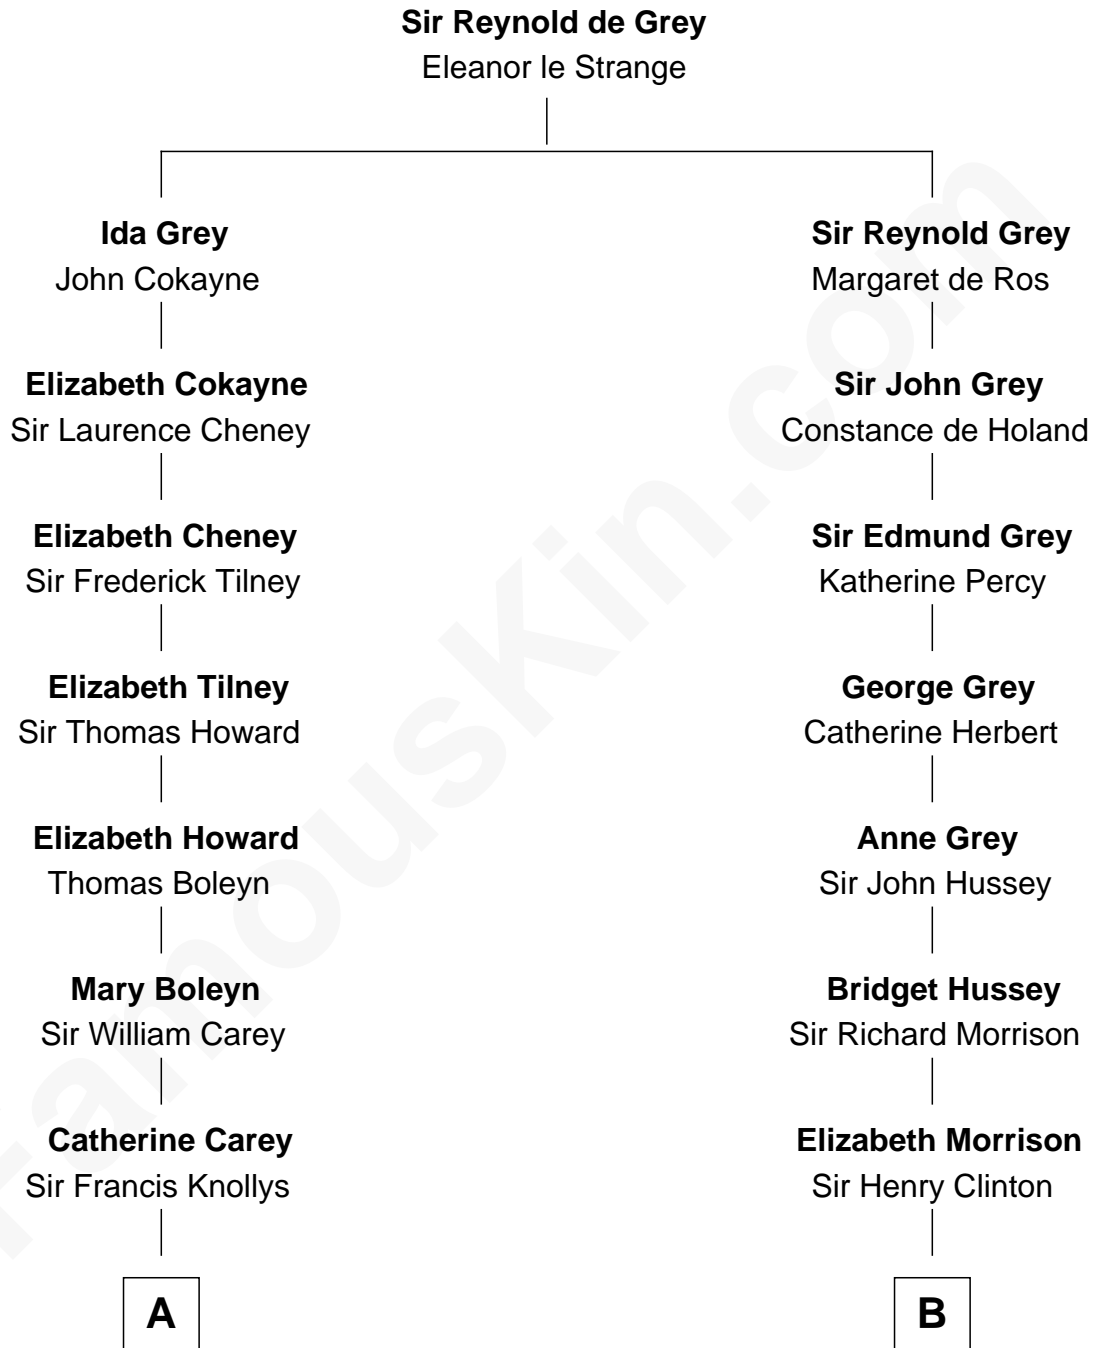

FamousKin.com

Relationship Chart of

Liz Claiborne

Fashion Designer and Founder of Liz Claiborne Inc.

11th cousin 7 times removed of

George Clinton

4th U.S. Vice President

C

—
Omer Villere Claiborne

Carolyn Louise Fenner

—
Liz Claiborne

Found of Liz Claiborne Inc.

FamousKin.com