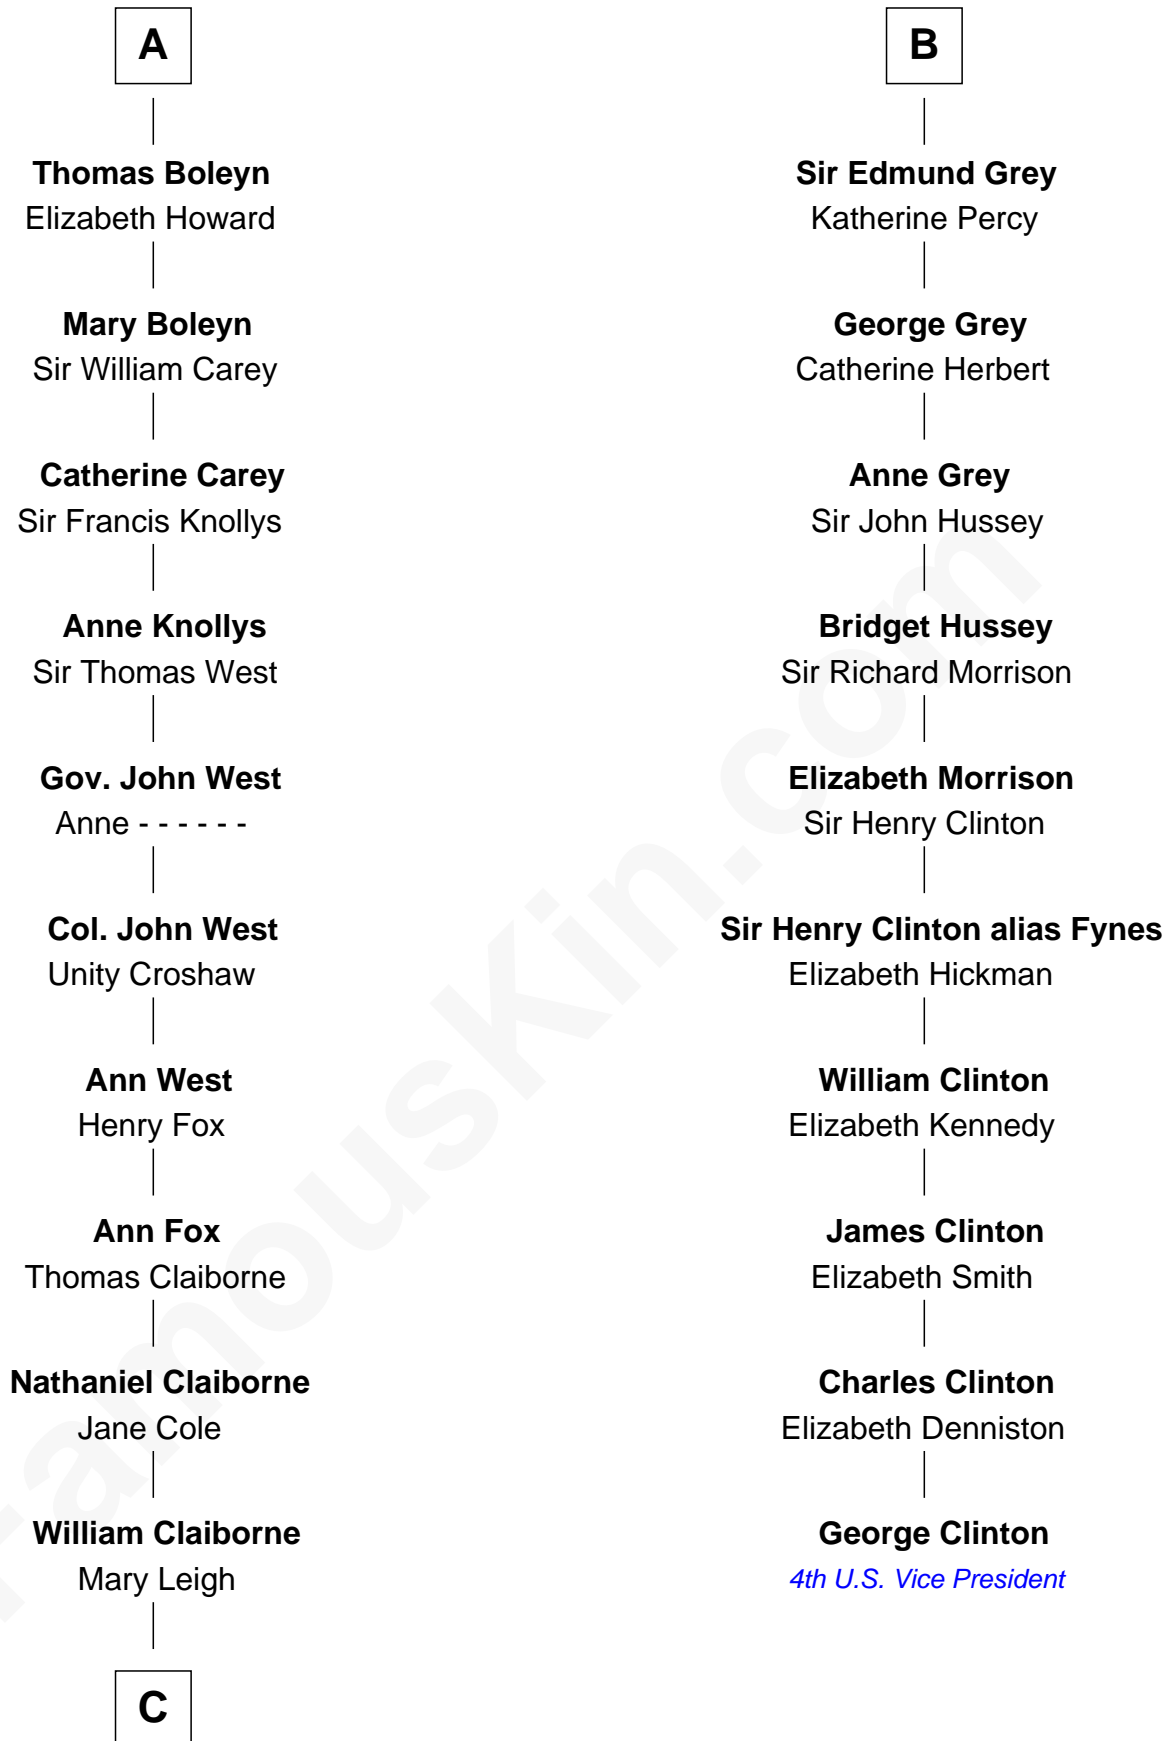

## Relationship Chart of

### Liz Claiborne

*Fashion Designer and Founder of Liz Claiborne Inc.*

16th cousin 5 times removed of

**George Clinton**

*4th U.S. Vice President*

**Sir John FitzGeoffrey**

Isabel le Bigod

**C**

**William Charles Cole Claiborne**

Clarisse Duralde

**William Charles Cole Claiborne**

Louise de Balathier

**Fernand Claiborne**

Marie Louise Villeré

**Omer Villere Claiborne**

Carolyn Louise Fenner