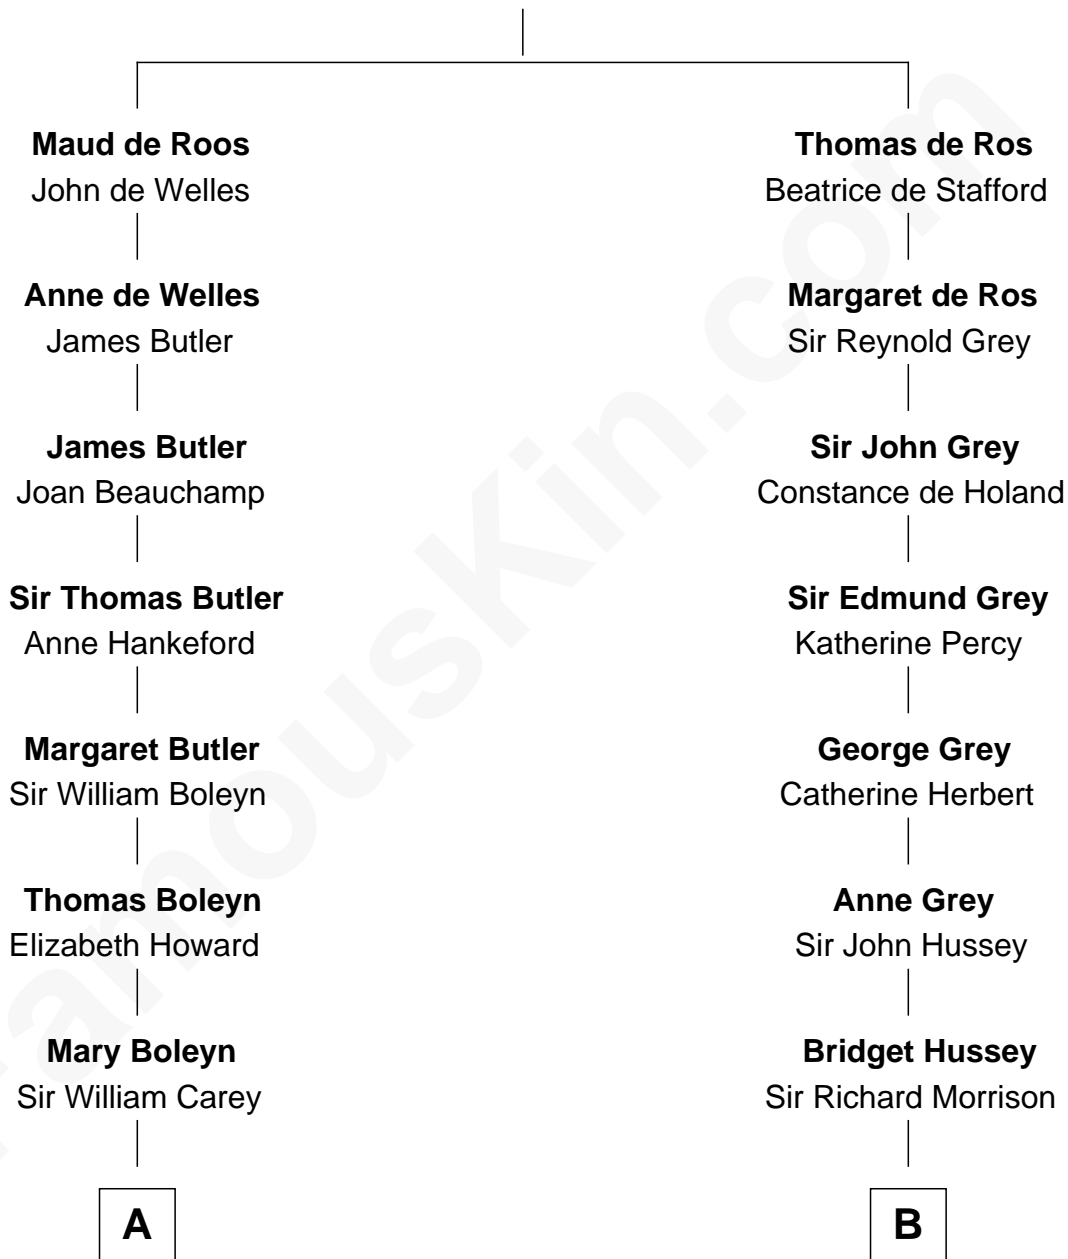

## Relationship Chart of

### Liz Claiborne

*Fashion Designer and Founder of Liz Claiborne Inc.*

12th cousin 7 times removed of

**George Clinton**

*4th U.S. Vice President*

**Sir William de Ros**  
Margery de Badlesmere

**C**

—  
**Fernand Claiborne**  
Marie Louise Villeré

—  
**Omer Villere Claiborne**  
Carolyn Louise Fenner

—  
**Liz Claiborne**  
*Found of Liz Claiborne Inc.*

FamousKin.com