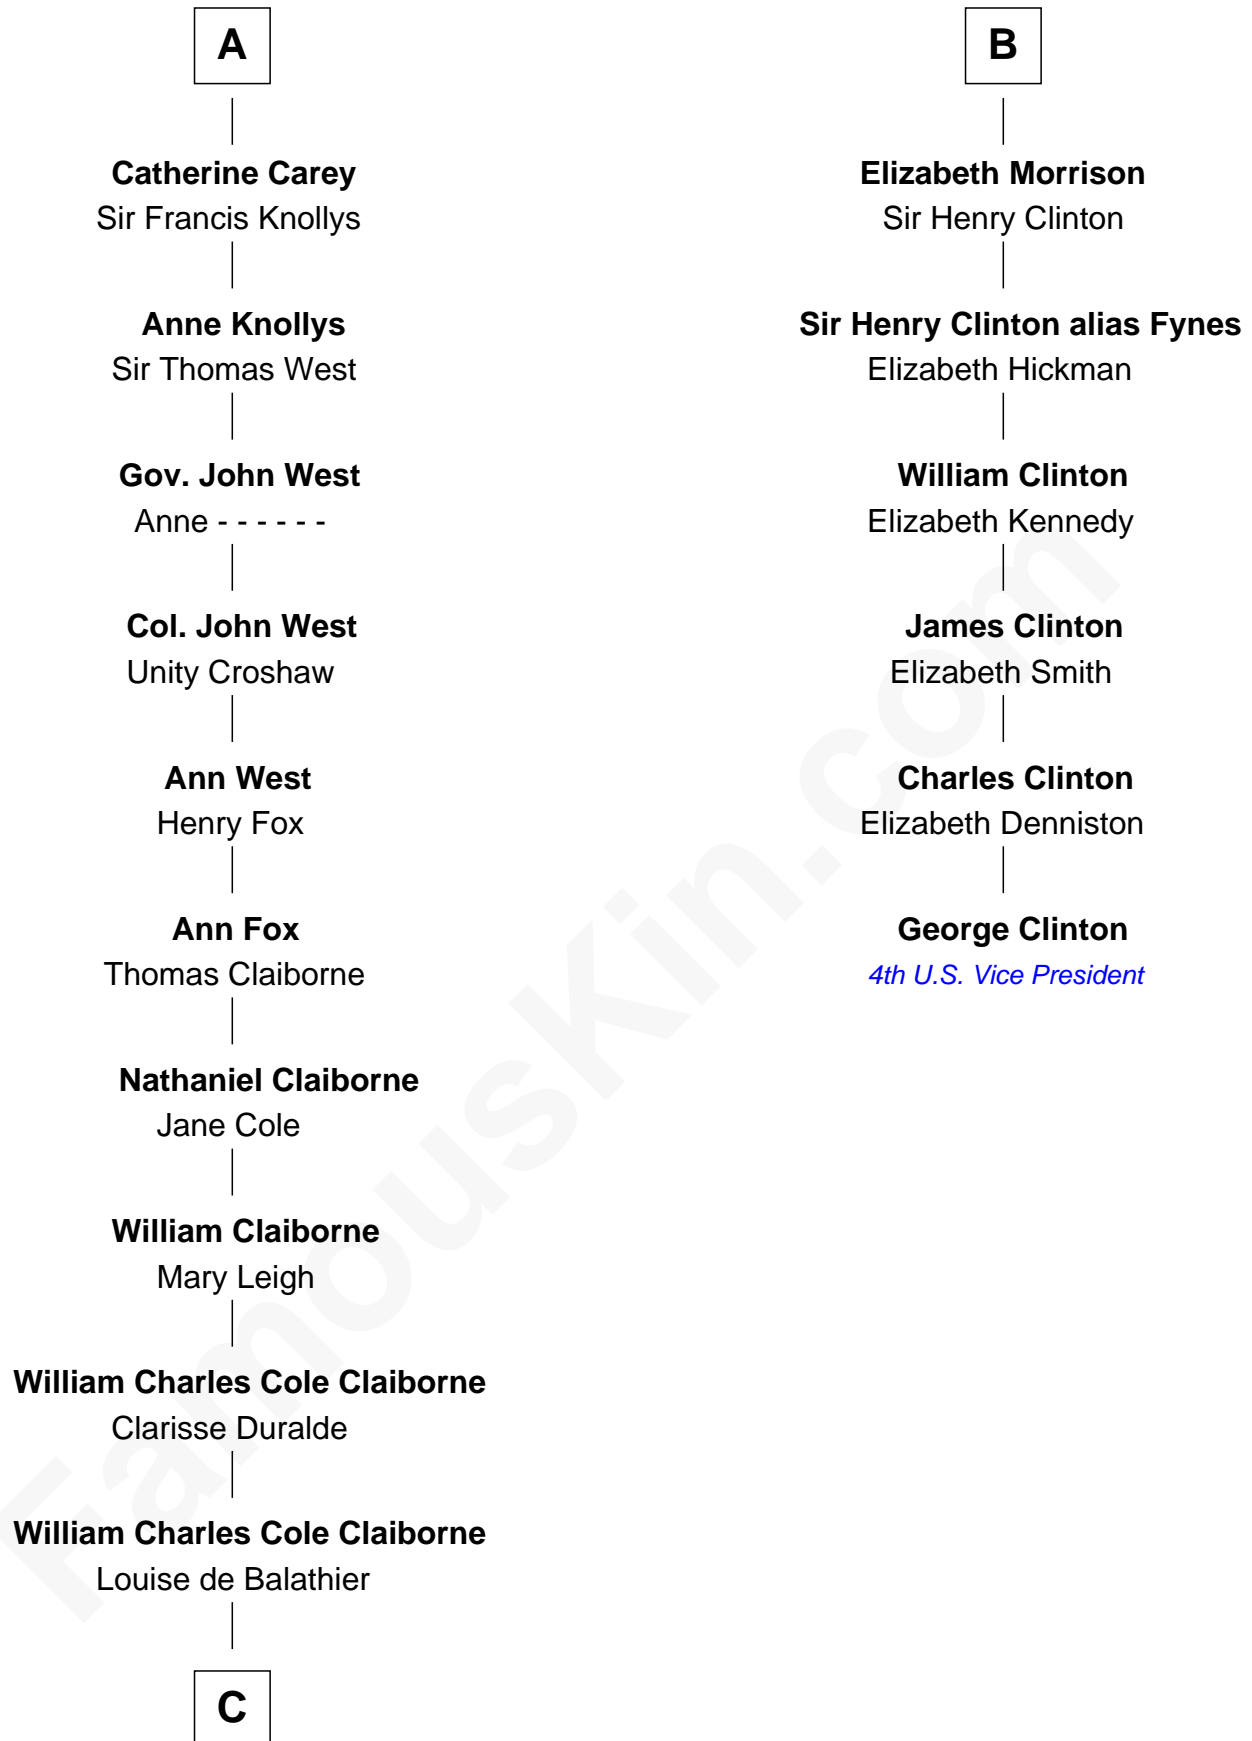

## Relationship Chart of

### Liz Claiborne

*Fashion Designer and Founder of Liz Claiborne Inc.*

12th cousin 7 times removed of

**George Clinton**

*4th U.S. Vice President*

**Sir William de Ros**  
Margery de Badlesmere

**C**

—  
**Fernand Claiborne**  
Marie Louise Villeré