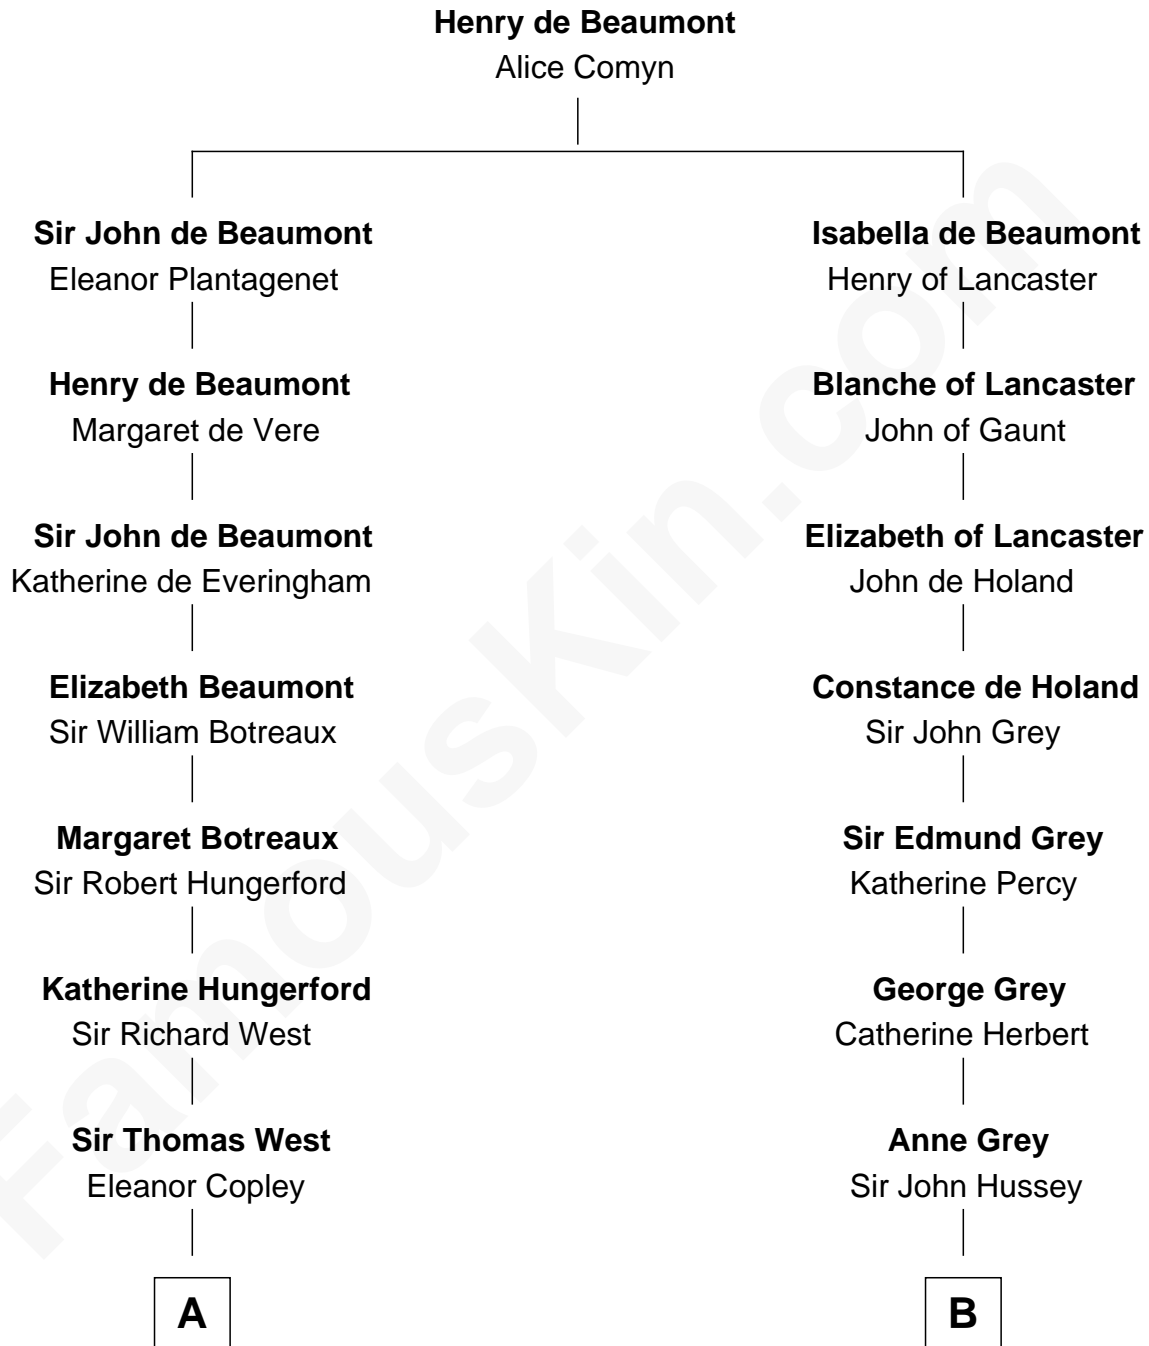

## Relationship Chart of

### Liz Claiborne

*Fashion Designer and Founder of Liz Claiborne Inc.*

13th cousin 7 times removed of

**George Clinton**

*4th U.S. Vice President*

**C**

William Charles Cole Claiborne

Louise de Balathier