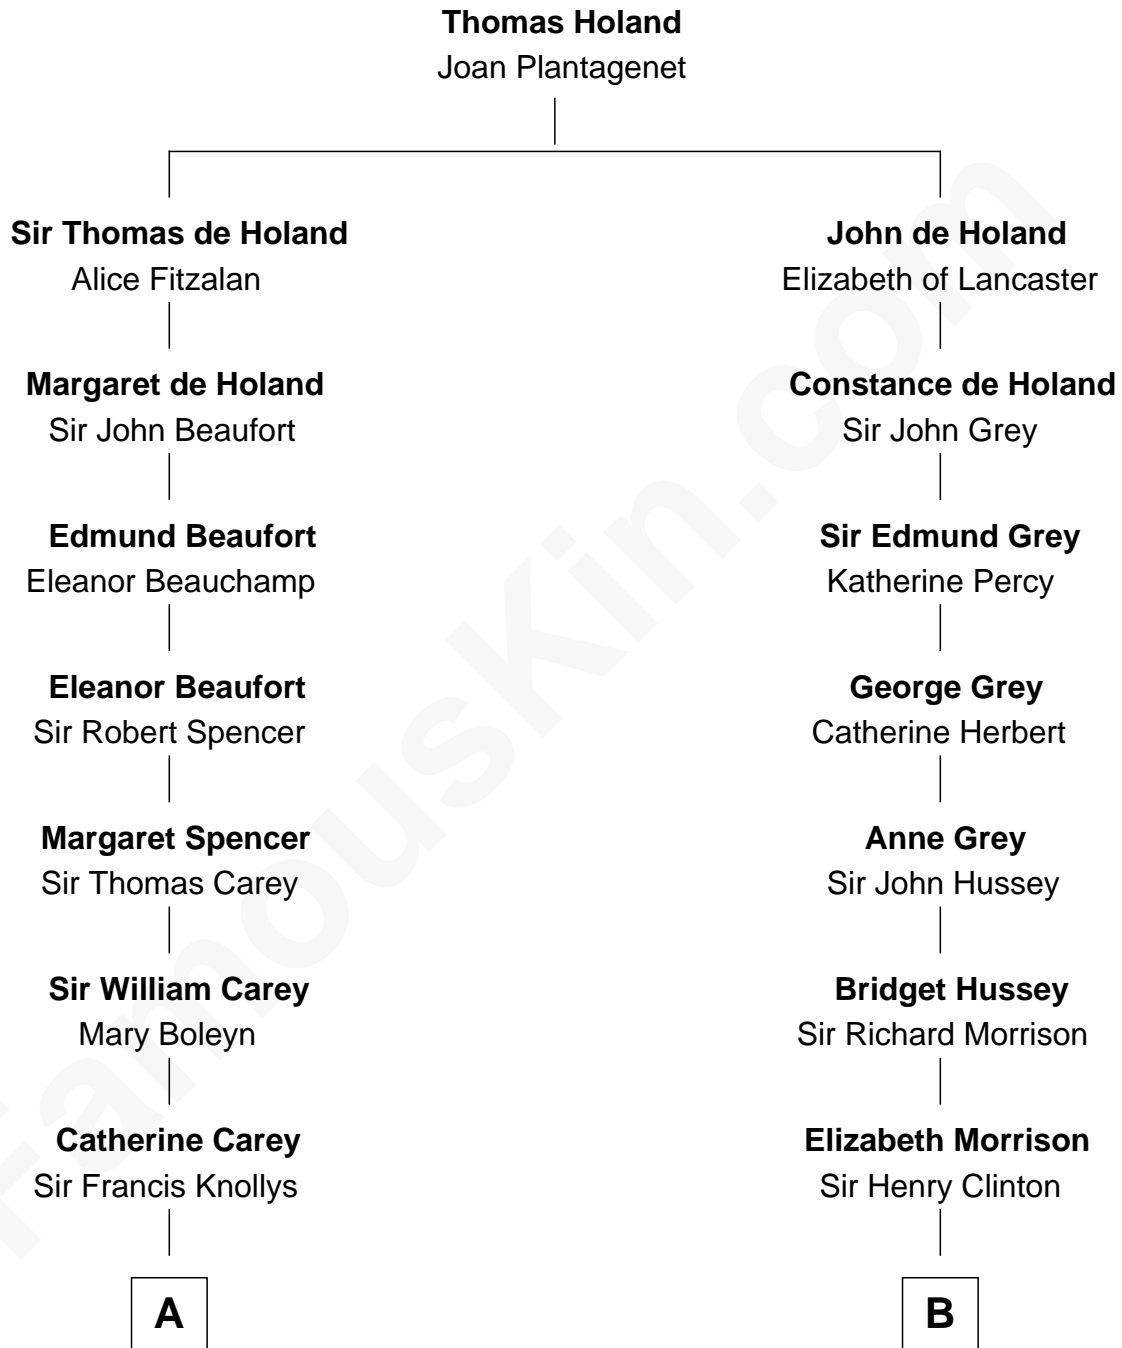

FamousKin.com

Relationship Chart of

Liz Claiborne

Fashion Designer and Founder of Liz Claiborne Inc.

11th cousin 7 times removed of

George Clinton

4th U.S. Vice President

C

—
Omer Villere Claiborne

Carolyn Louise Fenner

—
Liz Claiborne

Found of Liz Claiborne Inc.

FamousKin.com