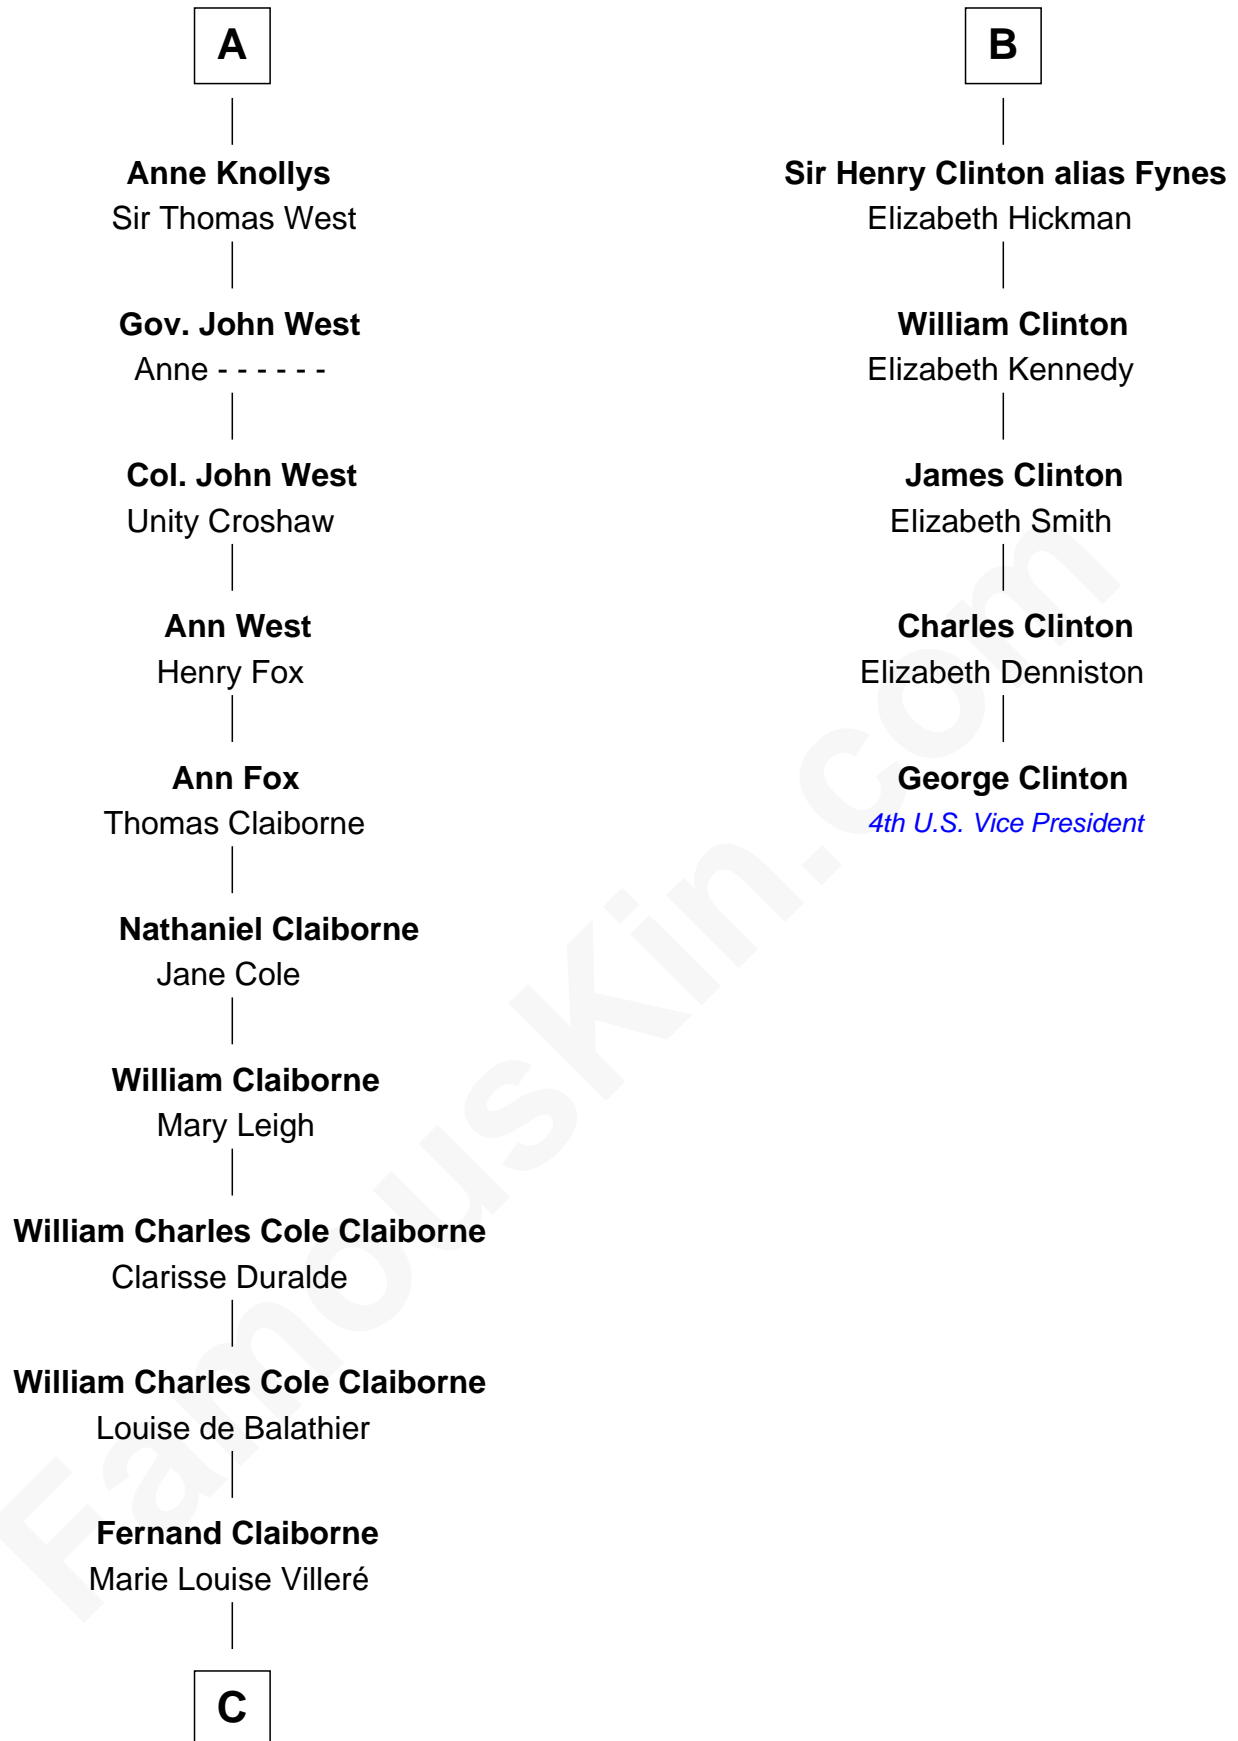

FamousKin.com

Relationship Chart of

Liz Claiborne

Fashion Designer and Founder of Liz Claiborne Inc.

11th cousin 7 times removed of

George Clinton

4th U.S. Vice President

C

—
Omer Villere Claiborne

Carolyn Louise Fenner

—
Liz Claiborne

Found of Liz Claiborne Inc.

FamousKin.com