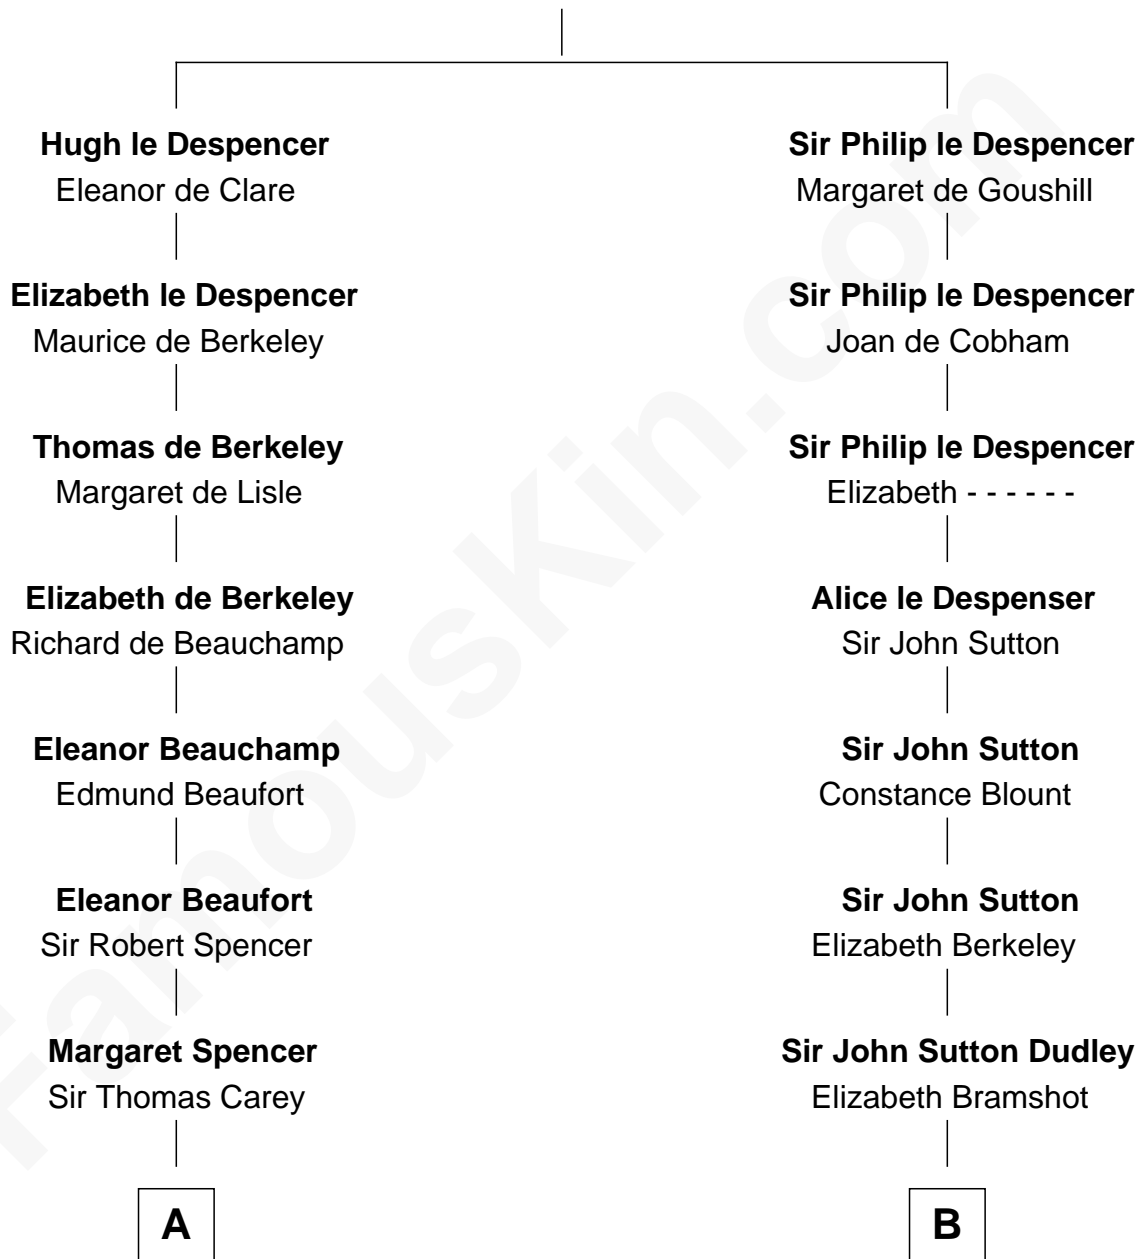

## Relationship Chart of

### Liz Claiborne

*Fashion Designer and Founder of Liz Claiborne Inc.*

15th cousin 5 times removed of

**George Clinton**

*4th U.S. Vice President*

**Sir Hugh le Despencer**

Isabella de Beauchamp

**C**