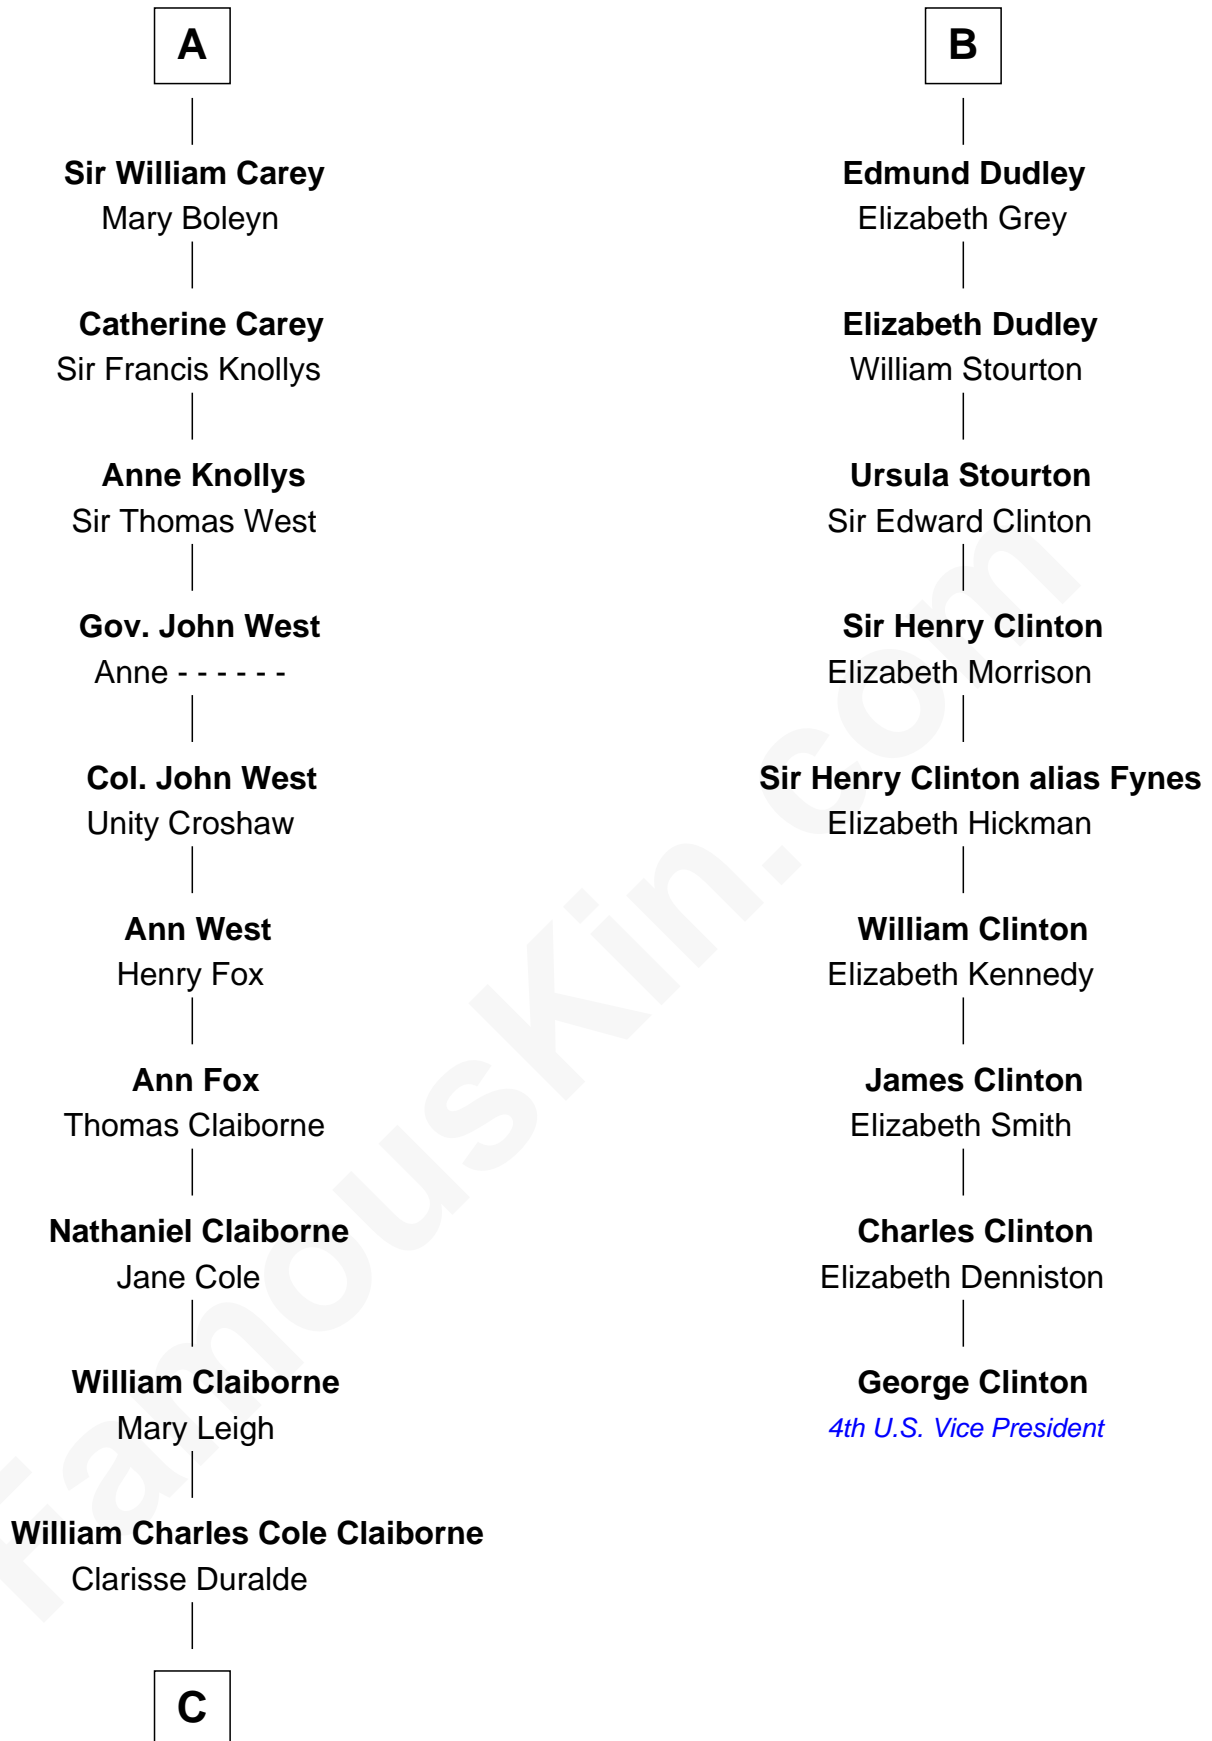

## Relationship Chart of

### Liz Claiborne

*Fashion Designer and Founder of Liz Claiborne Inc.*

15th cousin 5 times removed of

**George Clinton**

*4th U.S. Vice President*

**Sir Hugh le Despencer**

Isabella de Beauchamp

**C**