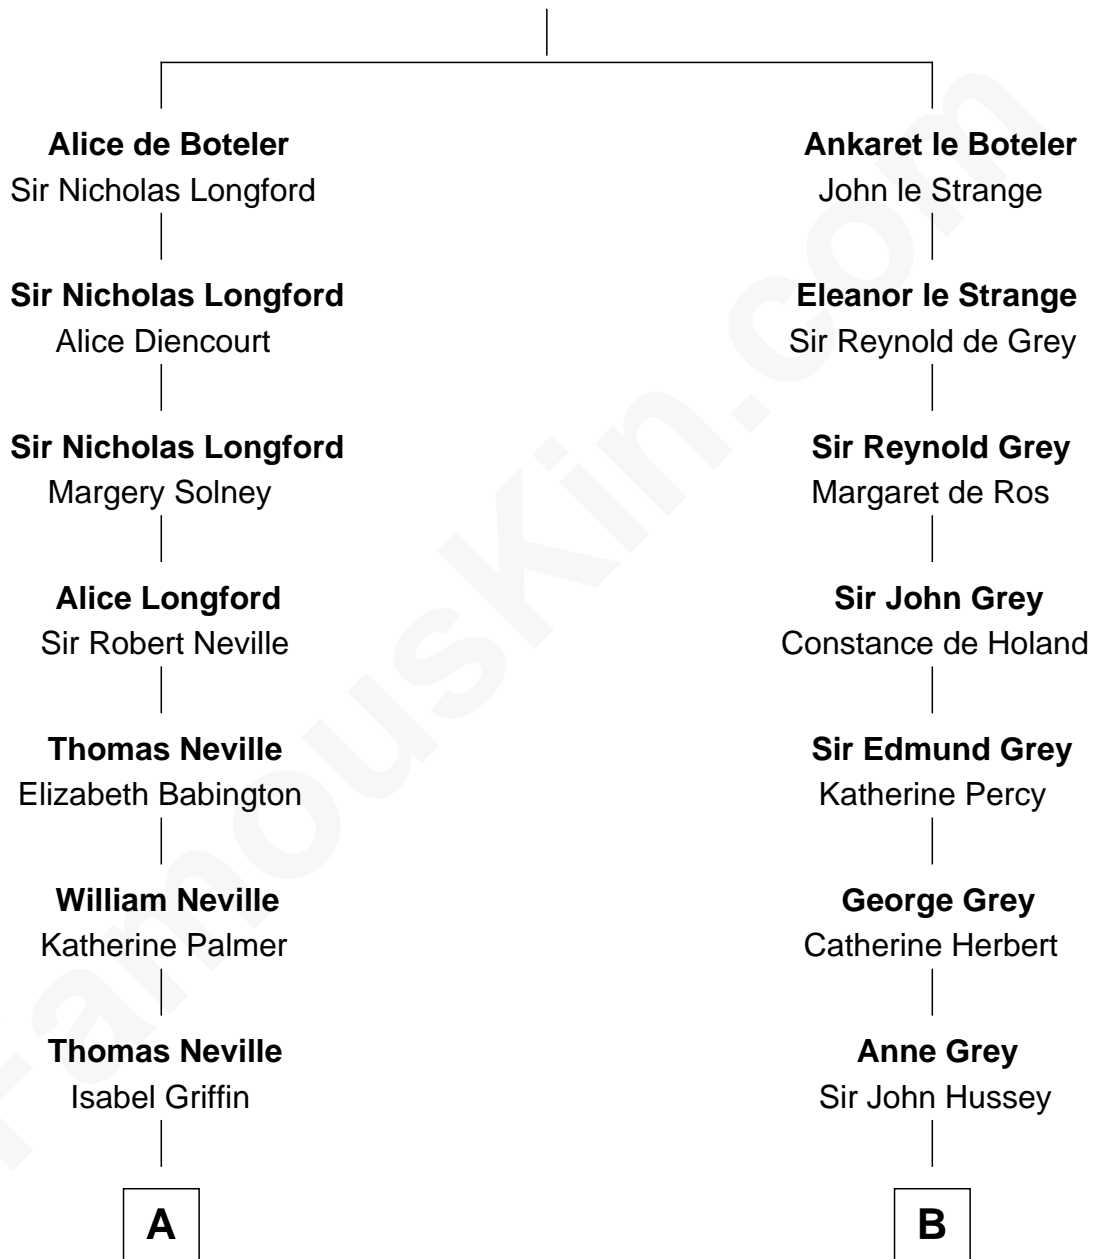

FamousKin.com

Relationship Chart of

Liz Claiborne

Fashion Designer and Founder of Liz Claiborne Inc.

14th cousin 6 times removed of

DeWitt Clinton

6th Governor of New York

Sir William de Boteler

Ela Herdeburgh

C

—
William Charles Cole Claiborne

Louise de Balathier

—
Fernand Claiborne

Marie Louise Villeré

—
Omer Villere Claiborne

Carolyn Louise Fenner