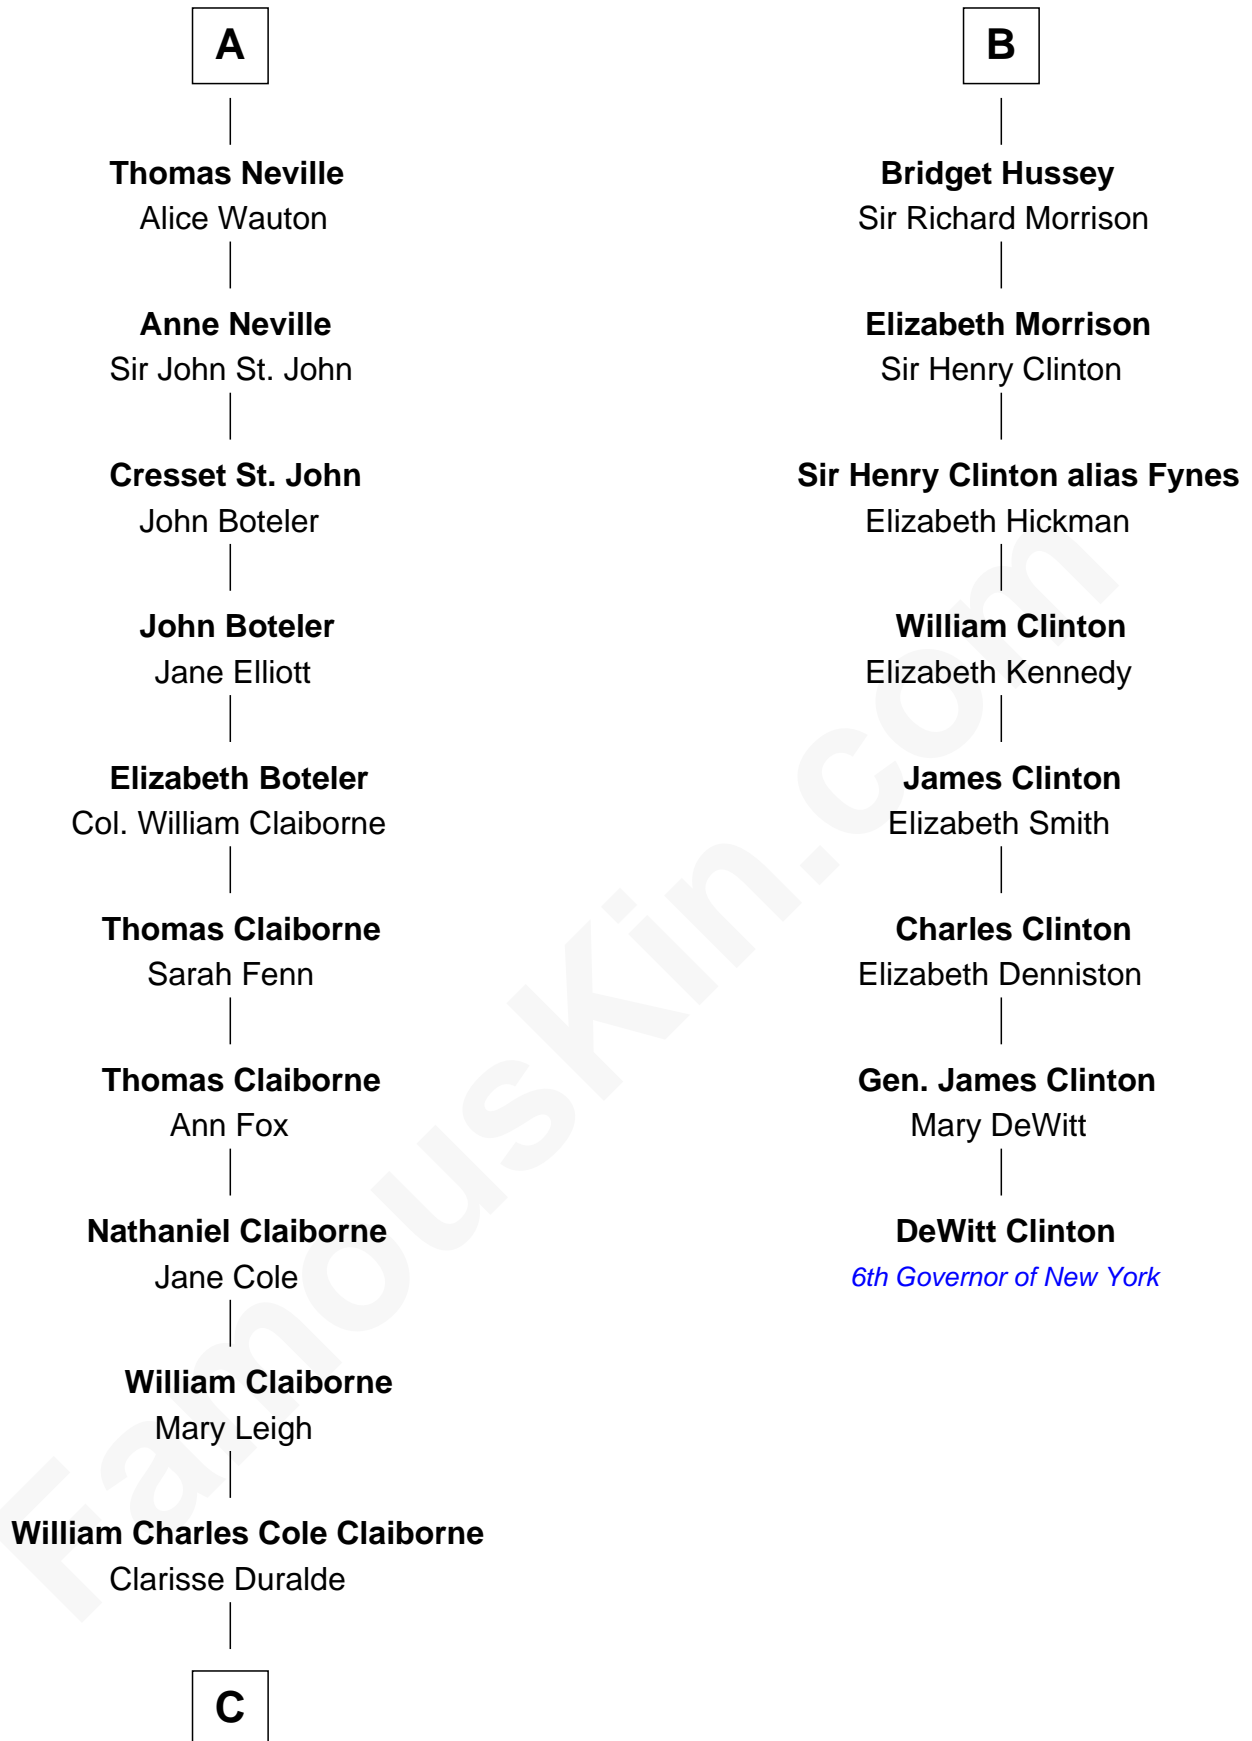

FamousKin.com

Relationship Chart of

Liz Claiborne

Fashion Designer and Founder of Liz Claiborne Inc.

14th cousin 6 times removed of

DeWitt Clinton

6th Governor of New York

Sir William de Boteler

Ela Herdeburgh

C

—
William Charles Cole Claiborne

Louise de Balathier

—
Fernand Claiborne

Marie Louise Villeré

—
Omer Villere Claiborne

Carolyn Louise Fenner