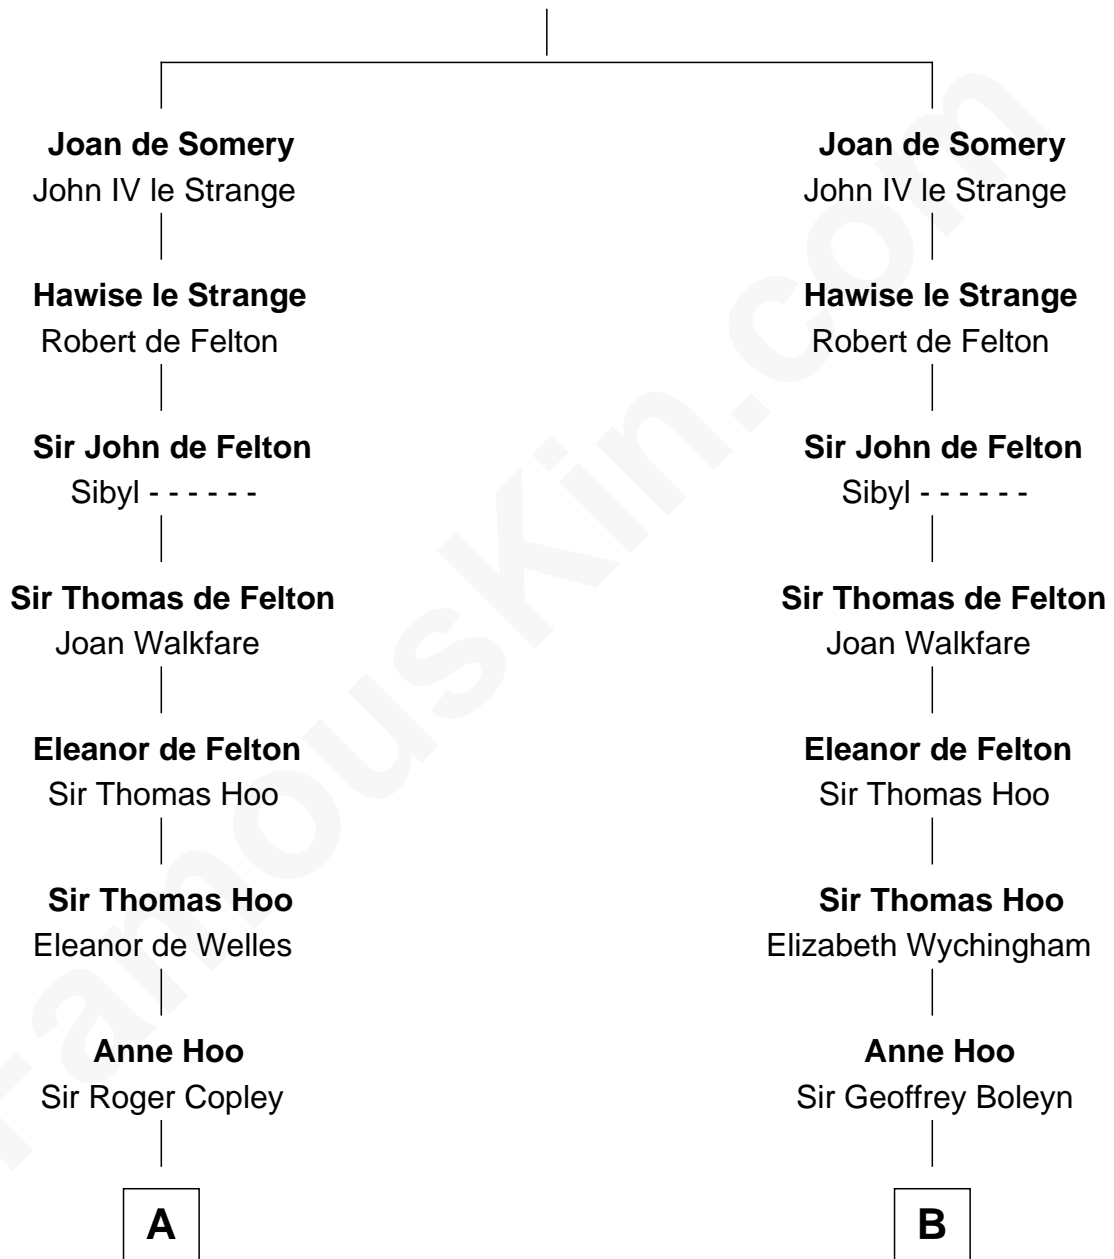

FamousKin.com

Relationship Chart of

Liz Claiborne

Fashion Designer and Founder of Liz Claiborne Inc.

19th cousin 2 times removed of

Lt. Gen. James Brudenell

Leader of the "Charge of the Light Brigade"

Sir Roger de Somery
Nichole d'Aubenev

C

William Charles Cole Claiborne

Clarisse Duralde

William Charles Cole Claiborne

Louise de Balathier

Fernand Claiborne

Marie Louise Villeré

Omer Villere Claiborne