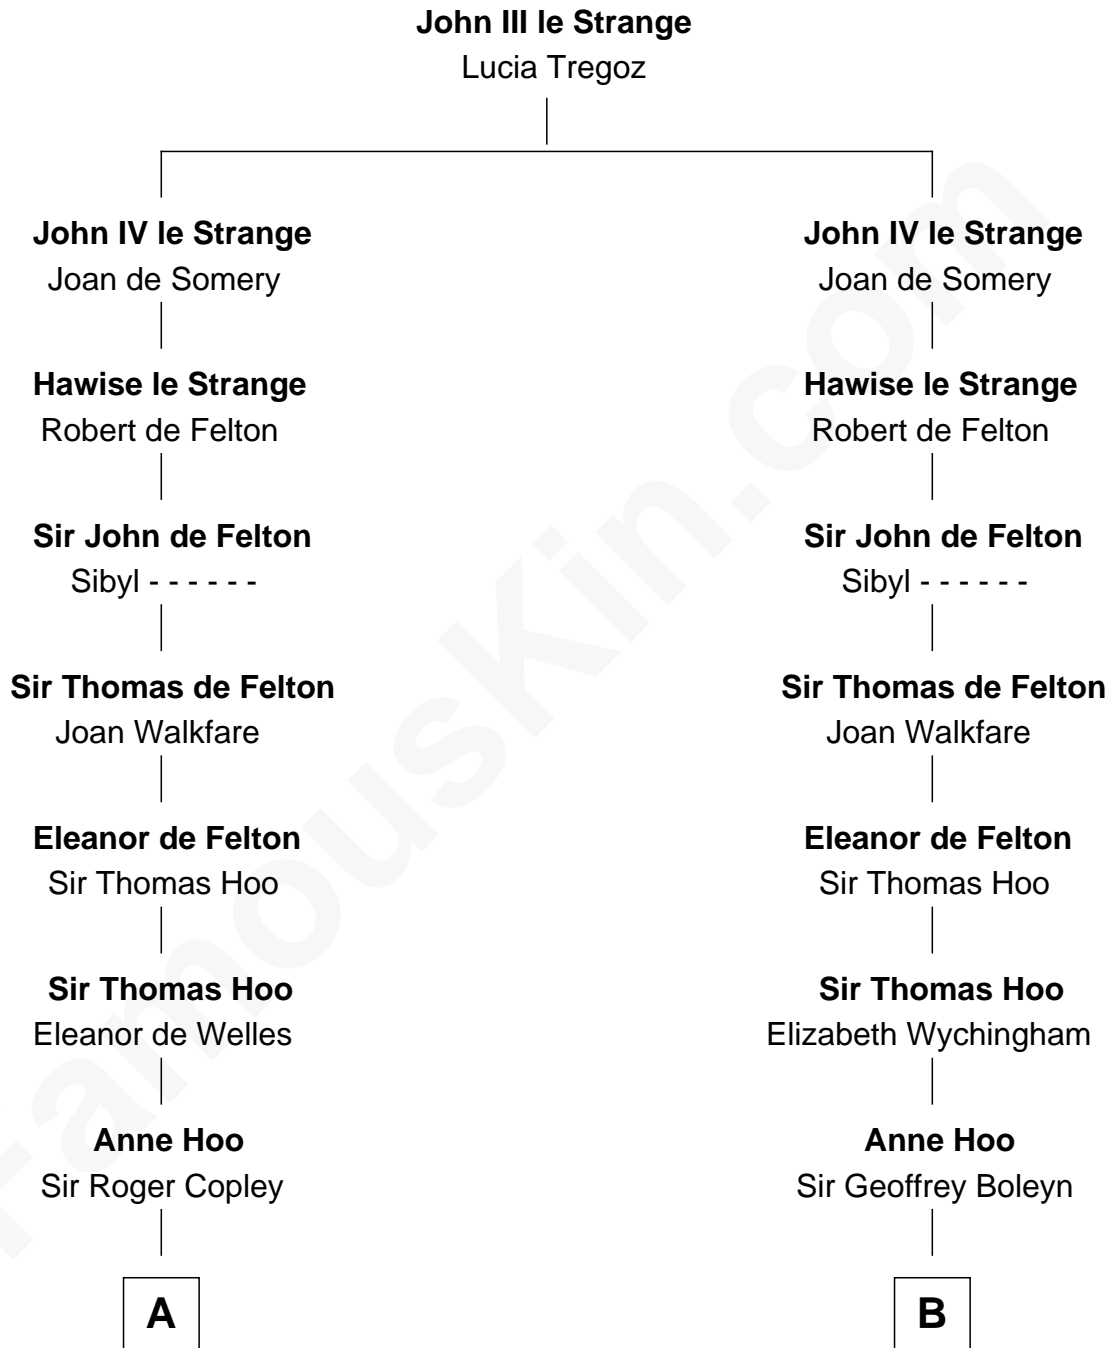

FamousKin.com

Relationship Chart of

Liz Claiborne

Fashion Designer and Founder of Liz Claiborne Inc.

19th cousin 2 times removed of

Lt. Gen. James Brudenell

Leader of the "Charge of the Light Brigade"

C

William Charles Cole Claiborne
Clarisse Duralde

William Charles Cole Claiborne
Louise de Balathier

Fernand Claiborne
Marie Louise Villeré

Omer Villere Claiborne
Carolyn Louise Fenner

Liz Claiborne
Found of Liz Claiborne Inc.