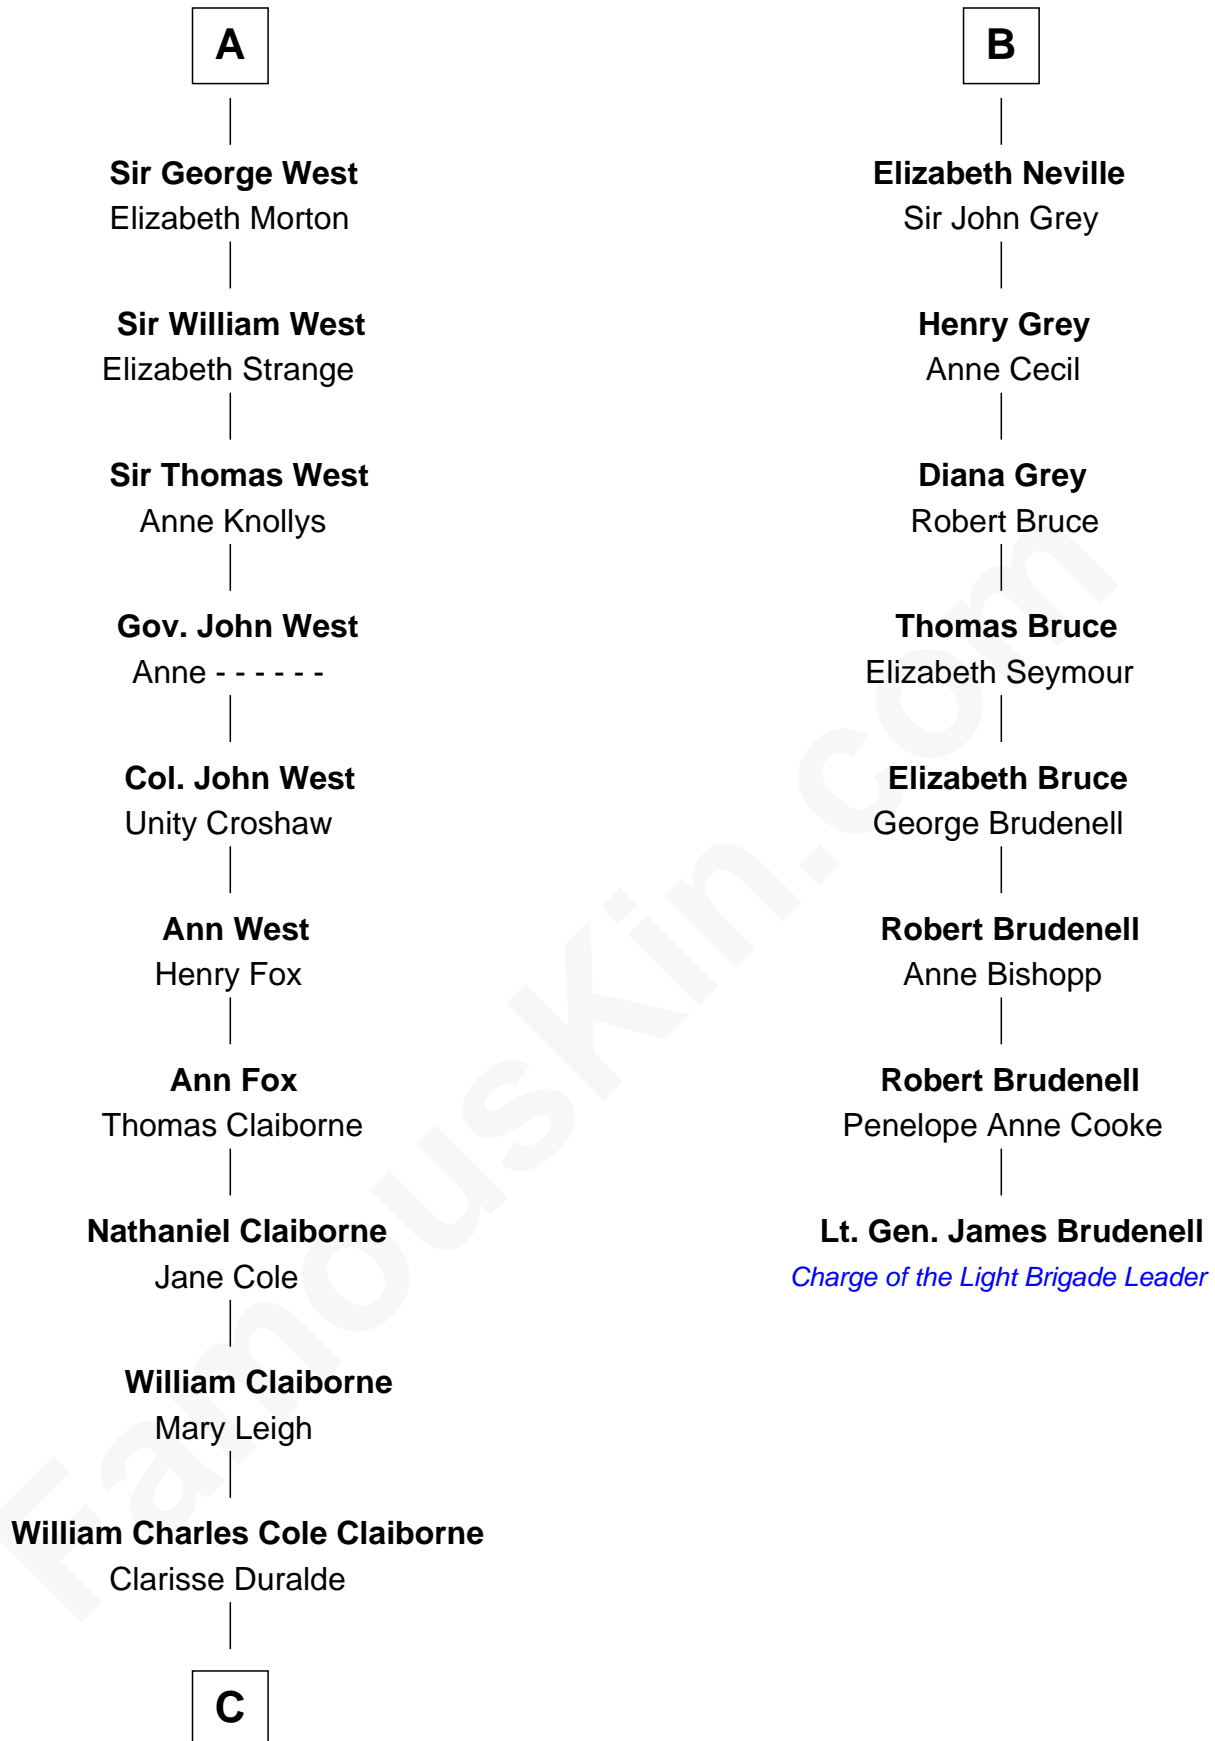

FamousKin.com

Relationship Chart of

Liz Claiborne

Fashion Designer and Founder of Liz Claiborne Inc.

14th cousin 6 times removed of

Lt. Gen. James Brudenell

Leader of the "Charge of the Light Brigade"

C

—
William Charles Cole Claiborne

Louise de Balathier

—
Fernand Claiborne

Marie Louise Villeré

—
Omer Villere Claiborne

Carolyn Louise Fenner

—
Liz Claiborne

Found of Liz Claiborne Inc.