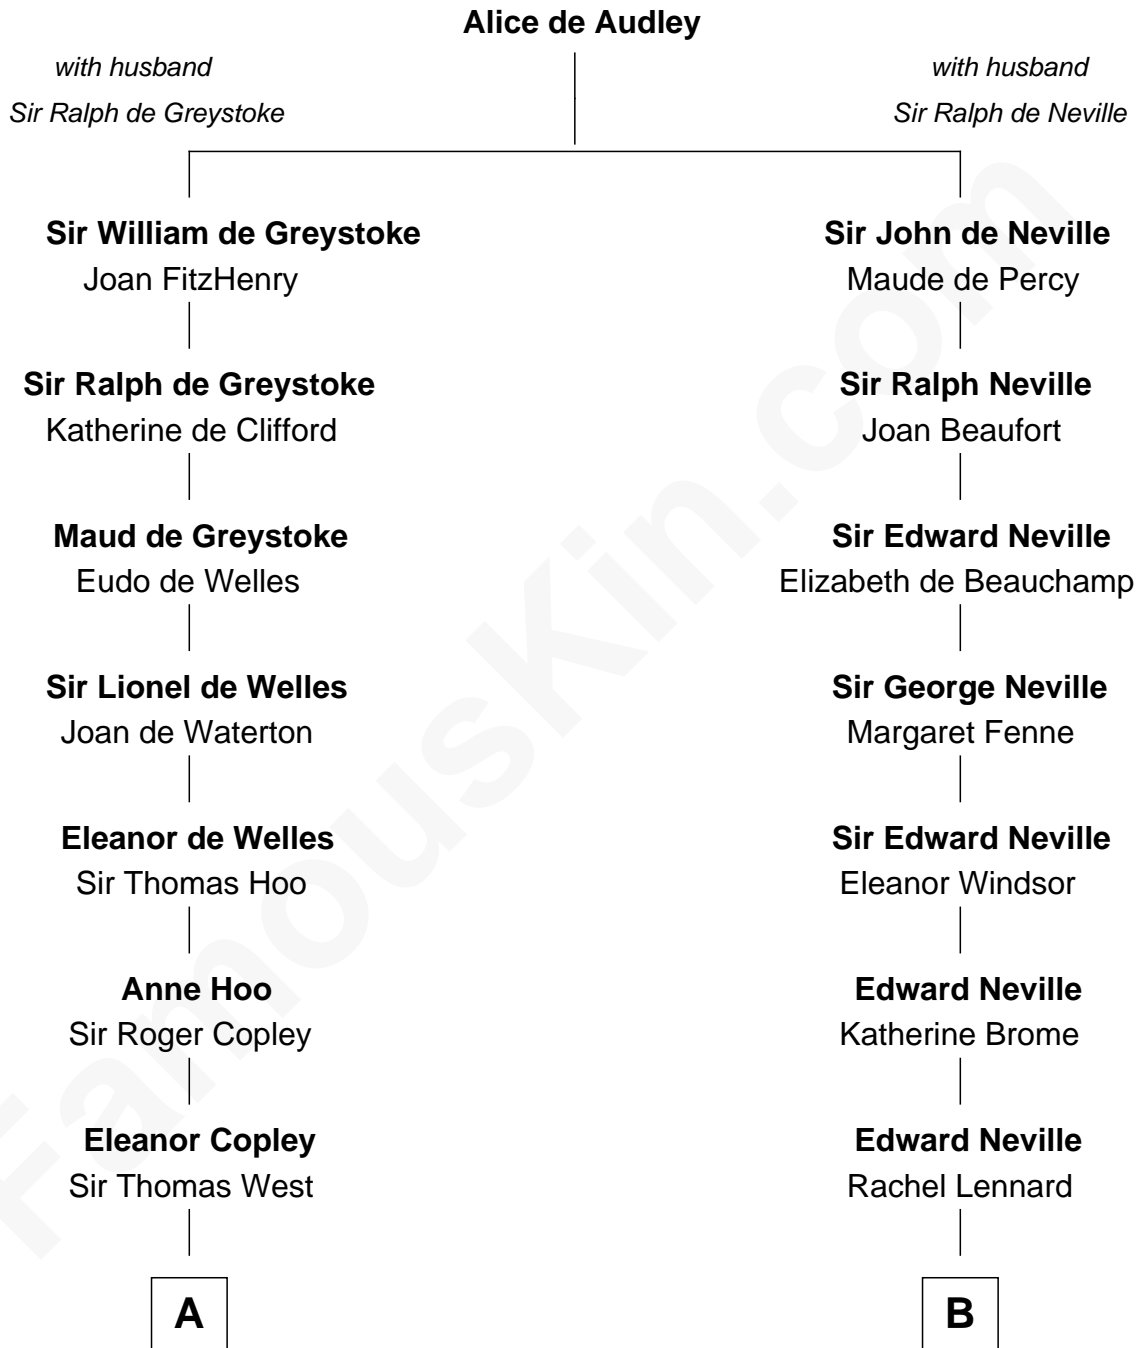

FamousKin.com

Relationship Chart of

Liz Claiborne

Fashion Designer and Founder of Liz Claiborne Inc.

14th cousin 6 times removed of

Lt. Gen. James Brudenell

Leader of the "Charge of the Light Brigade"

C

—
William Charles Cole Claiborne

Louise de Balathier

—
Fernand Claiborne

Marie Louise Villeré

—
Omer Villere Claiborne

Carolyn Louise Fenner

—
Liz Claiborne

Found of Liz Claiborne Inc.