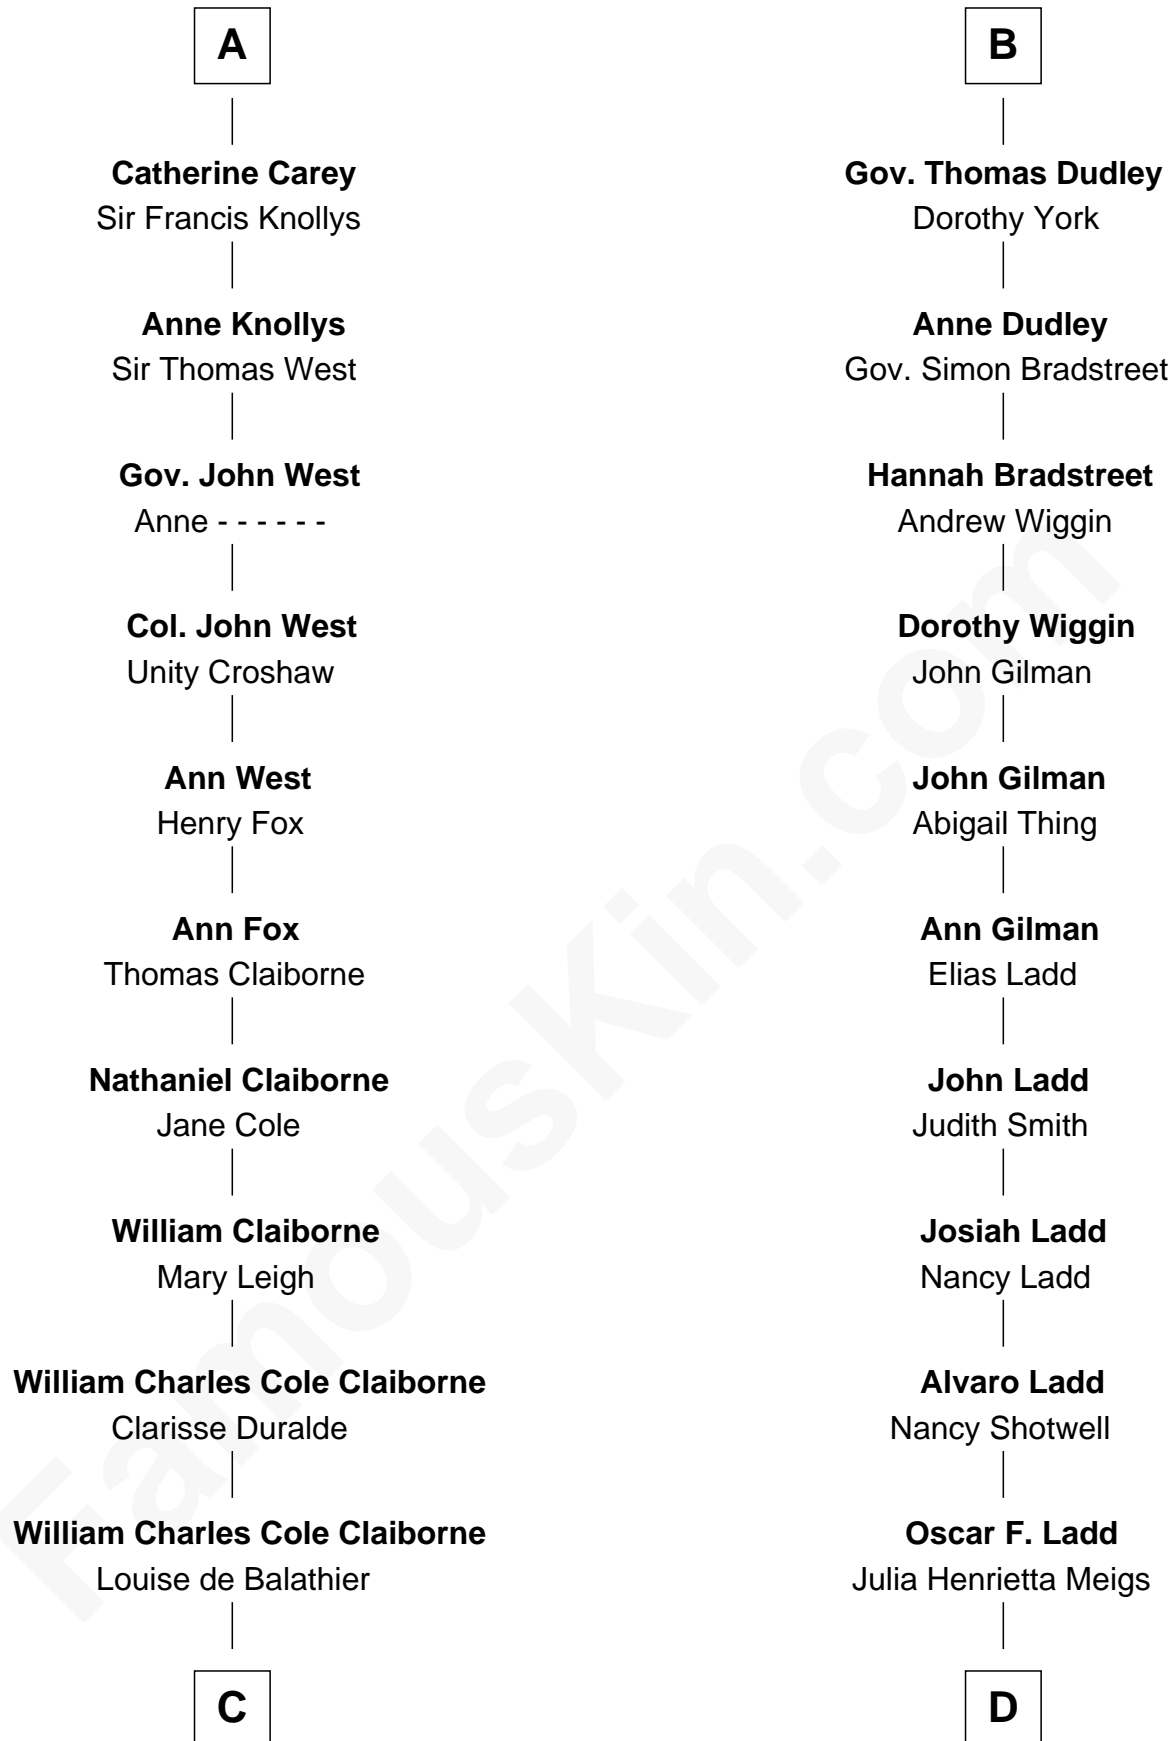

## Relationship Chart of

### Liz Claiborne

*Fashion Designer and Founder of Liz Claiborne Inc.*

18th cousin 1 time removed of

**Alan Ladd**  
*Movie Actor*

FamousKin.com