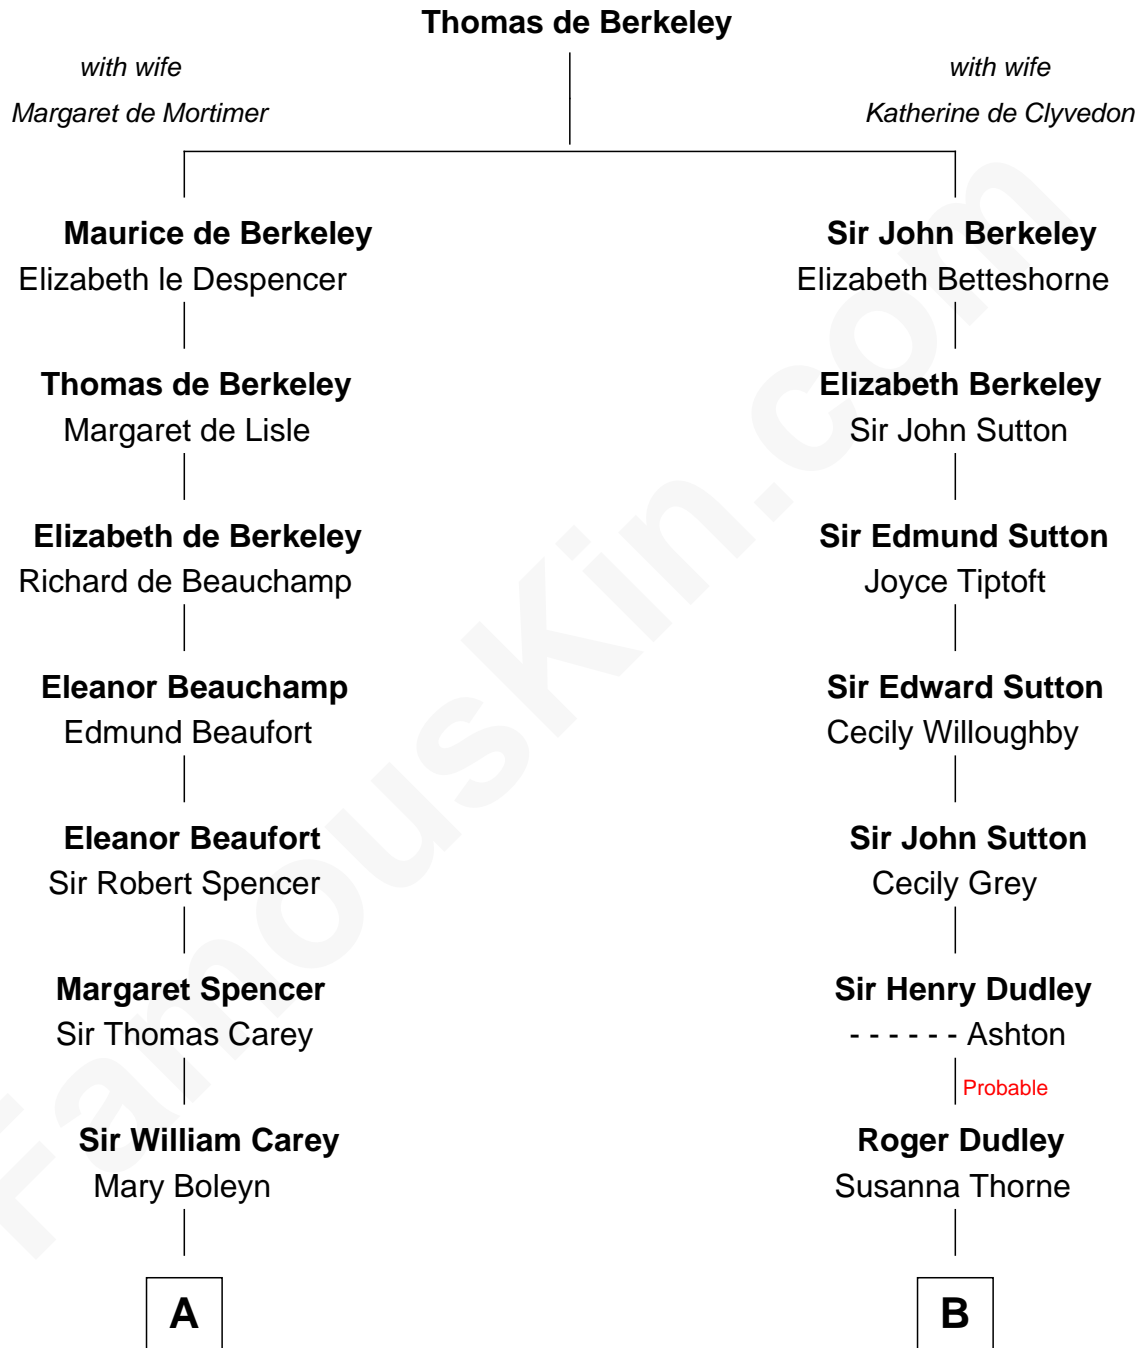

# FamousKin.com

## Relationship Chart of

### Liz Claiborne

*Fashion Designer and Founder of Liz Claiborne Inc.*

18th cousin 1 time removed of

**Alan Ladd**  
*Movie Actor*

FamousKin.com