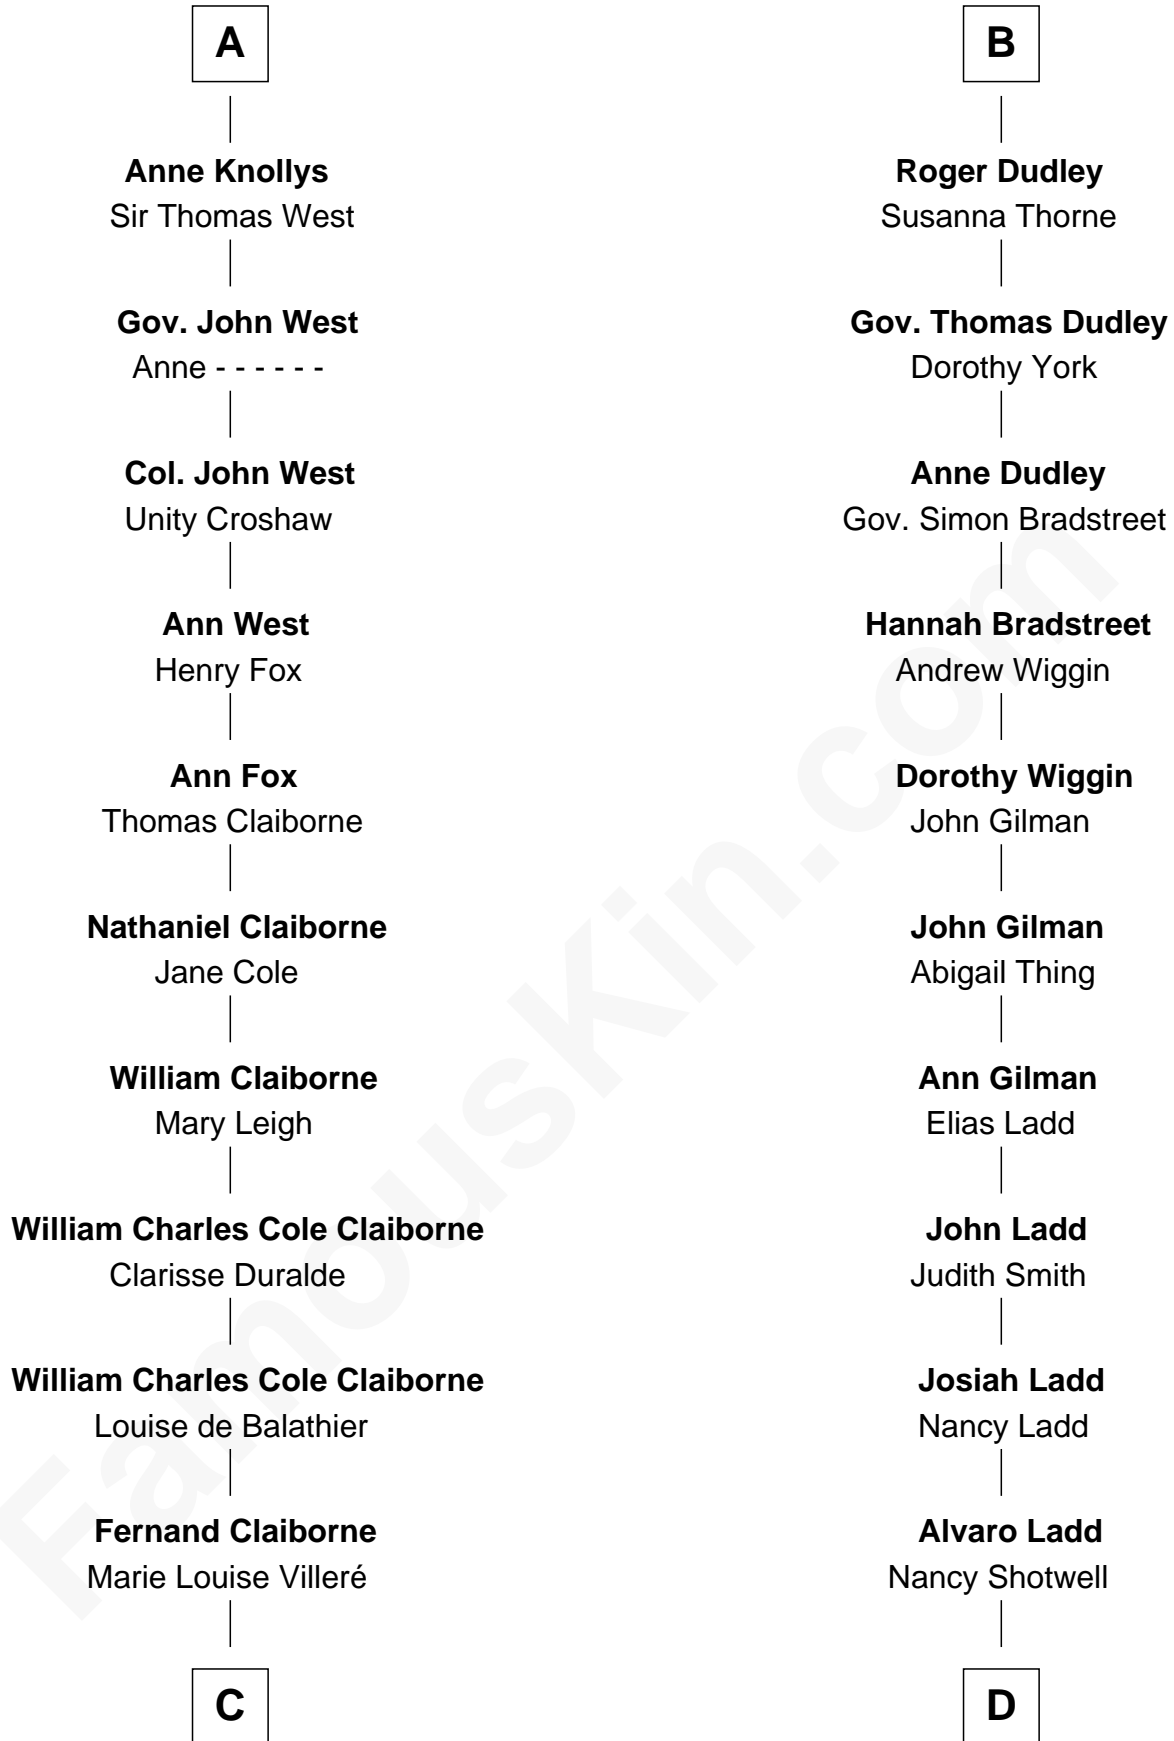

## Relationship Chart of

### Liz Claiborne

*Fashion Designer and Founder of Liz Claiborne Inc.*

18th cousin 1 time removed of

**Alan Ladd**  
*Movie Actor*

**C**

**Omer Villere Claiborne**

Carolyn Louise Fenner

**Liz Claiborne**