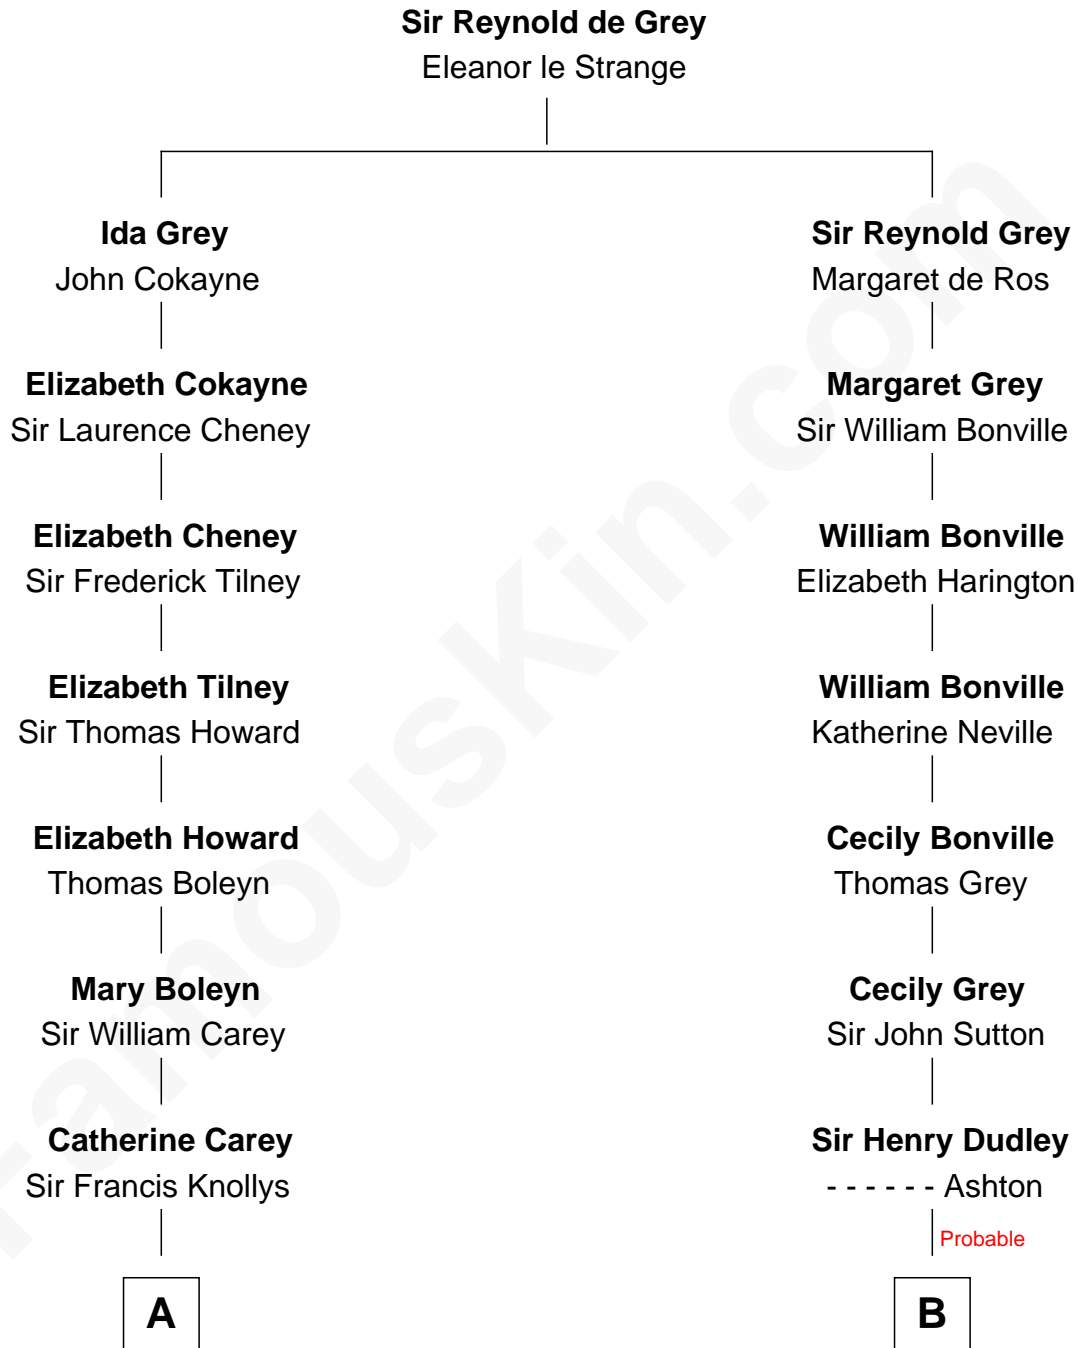

# FamousKin.com

## Relationship Chart of

### Liz Claiborne

*Fashion Designer and Founder of Liz Claiborne Inc.*

18th cousin 1 time removed of

**Alan Ladd**  
*Movie Actor*

**C**

**Omer Villere Claiborne**

Carolyn Louise Fenner

**Liz Claiborne**