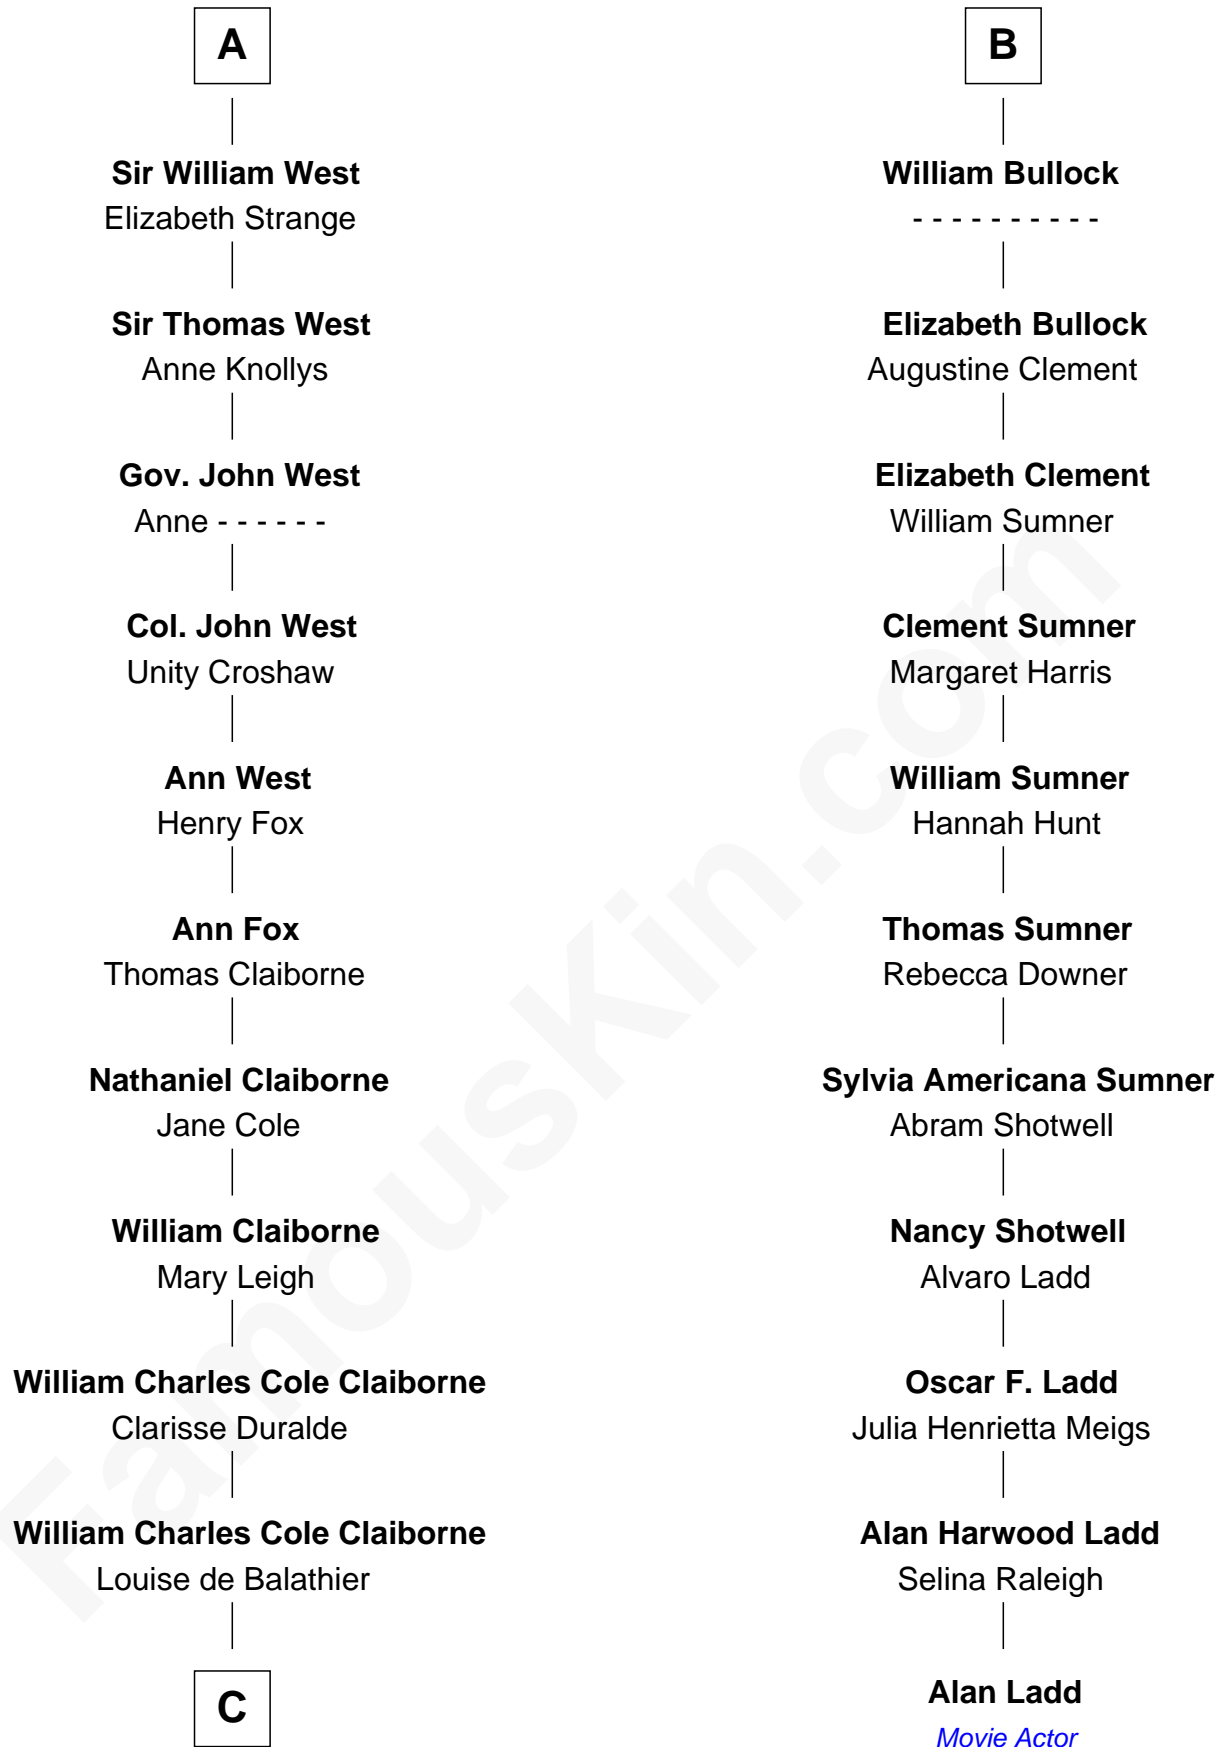

FamousKin.com

Relationship Chart of

Liz Claiborne

Fashion Designer and Founder of Liz Claiborne Inc.

17th cousin 2 times removed of

Alan Ladd
Movie Actor

C

—
Fernand Claiborne
Marie Louise Villeré

—
Omer Villere Claiborne
Carolyn Louise Fenner

—
Liz Claiborne
Found of Liz Claiborne Inc.

FamousKin.com