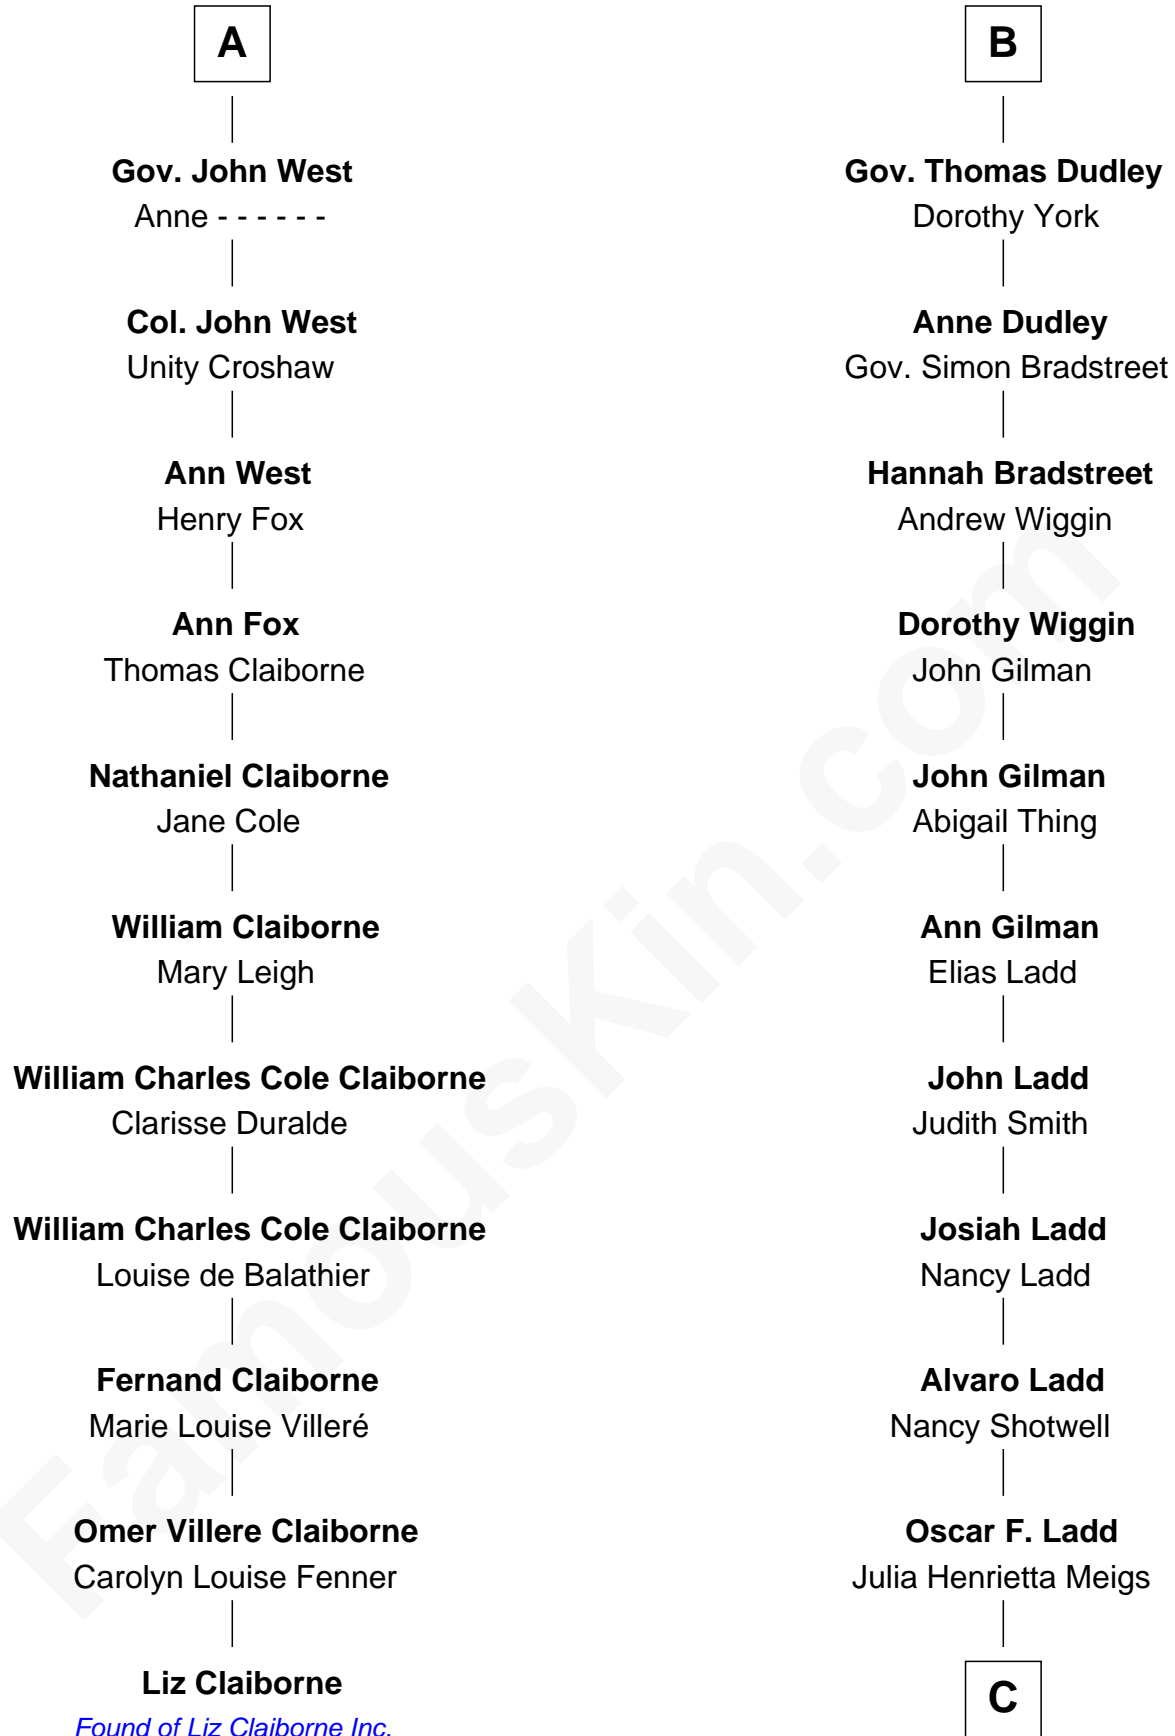

FamousKin.com

Relationship Chart of

Liz Claiborne

Fashion Designer and Founder of Liz Claiborne Inc.

17th cousin 1 time removed of

Alan Ladd
Movie Actor

Sir Thomas de Holand
Alice Fitzalan

Margaret de Holand

Sir John Beaufort

Edmund Beaufort

Eleanor Beauchamp

Eleanor Beaufort

Sir Robert Spencer

Margaret Spencer

Sir Thomas Carey

Sir William Carey

Joyce Cherleton

Sir John Tiptoft

Joyce Tiptoft

Sir Edmund Sutton

Sir Edward Sutton

Cecily Willoughby

Sir John Sutton

Cecily Grey

Sir Henry Dudley

----- Ashton

Probable

Roger Dudley

Susanna Thorne

B

C

Alan Harwood Ladd