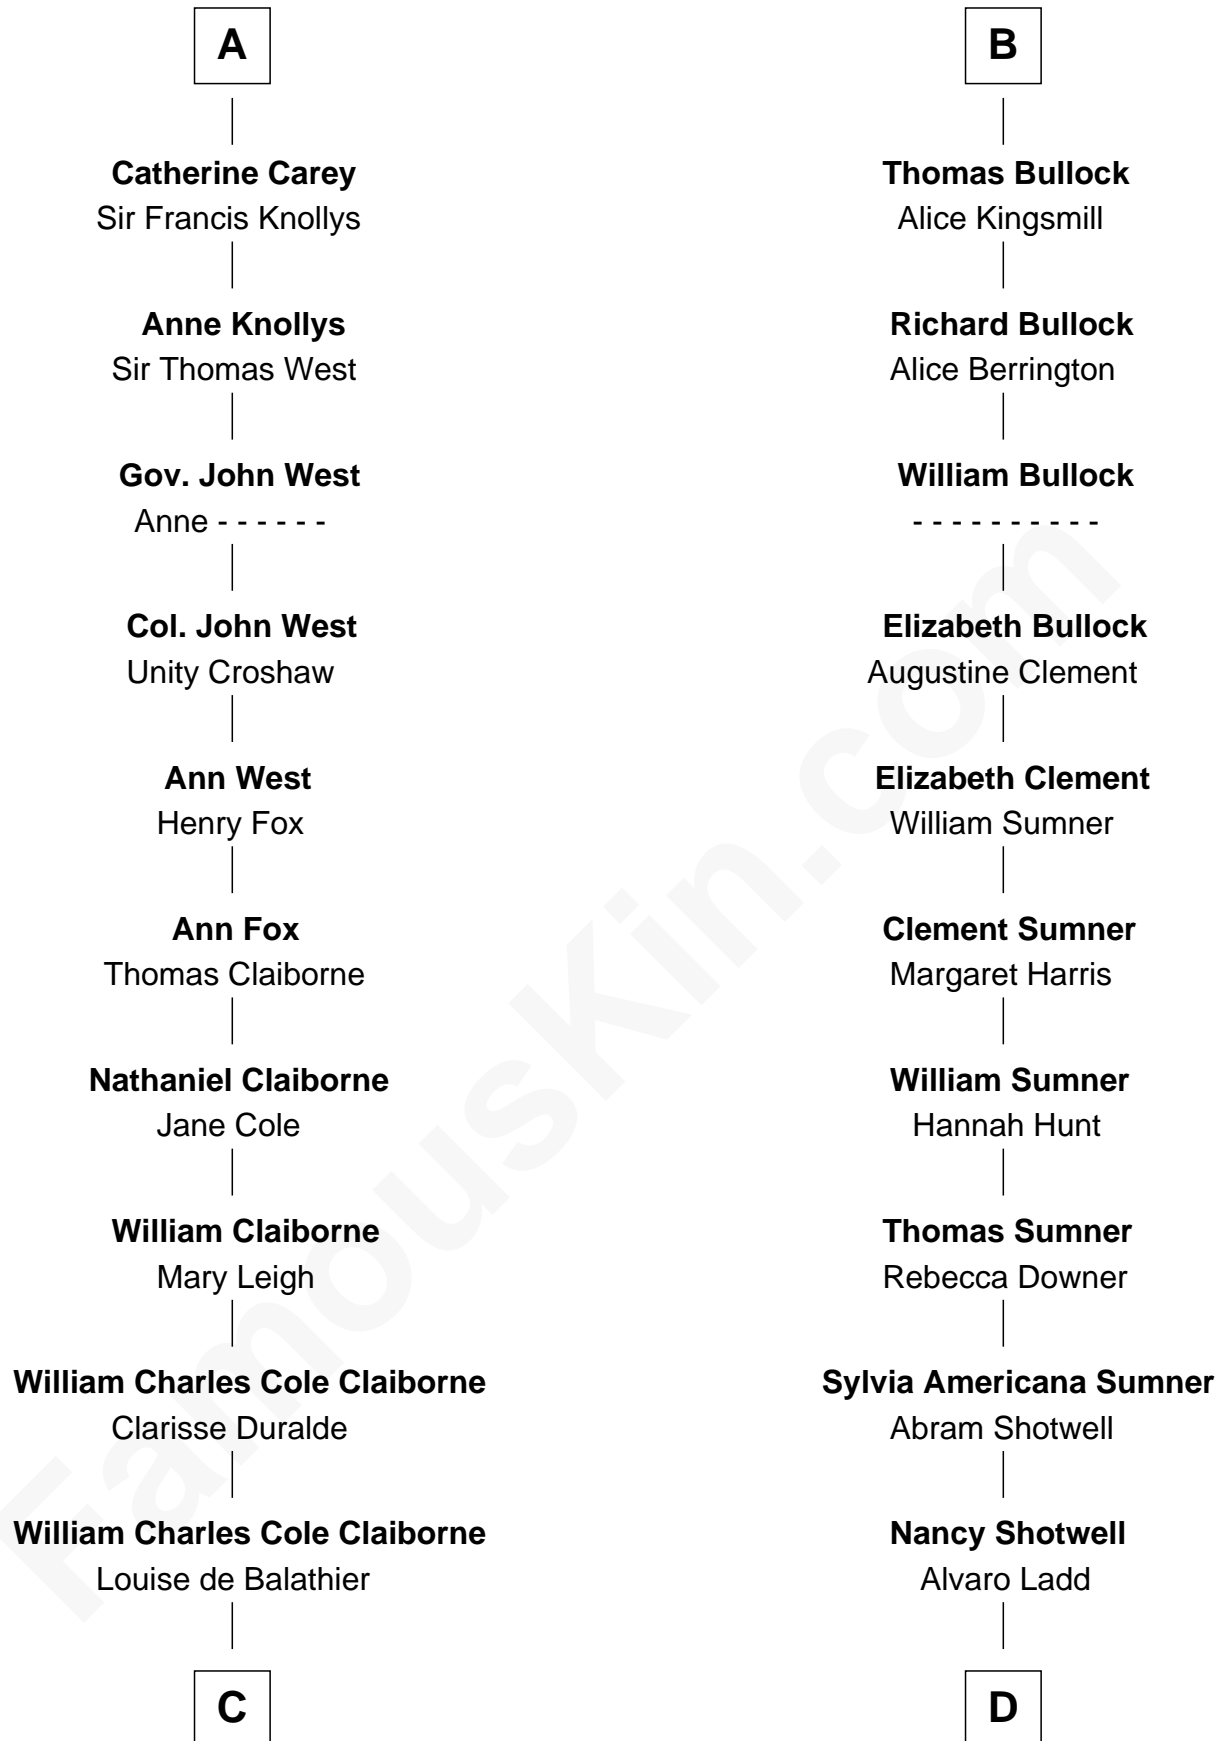

FamousKin.com

Relationship Chart of

Liz Claiborne

Fashion Designer and Founder of Liz Claiborne Inc.

19th cousin of

Alan Ladd
Movie Actor

Hugh le Despencer
Eleanor de Clare

Elizabeth le Despencer
Maurice de Berkeley

Thomas de Berkeley
Margaret de Lisle

Elizabeth de Berkeley
Richard de Beauchamp

Eleanor Beauchamp
Edmund Beaufort

Eleanor Beaufort
Sir Robert Spencer

Margaret Spencer
Sir Thomas Carey

Sir William Carey
Mary Boleyn

A

Isabel le Despencer
Richard Fitzalan

Sir Edmund Fitzalan
Sibyl de Montagu

Philippe Fitzalan
Sir Richard Sergeaux

Alice Sergeaux
Sir Richard de Vere

Sir John de Vere
Elizabeth Howard

Joan de Vere
Sir William Norreys

Margaret Norreys
Gilbert Bullock

B

C

Fernand Claiborne
Marie Louise Villeré

Omer Villere Claiborne
Carolyn Louise Fenner

Liz Claiborne
Found of Liz Claiborne Inc.

D

Oscar F. Ladd
Julia Henrietta Meigs