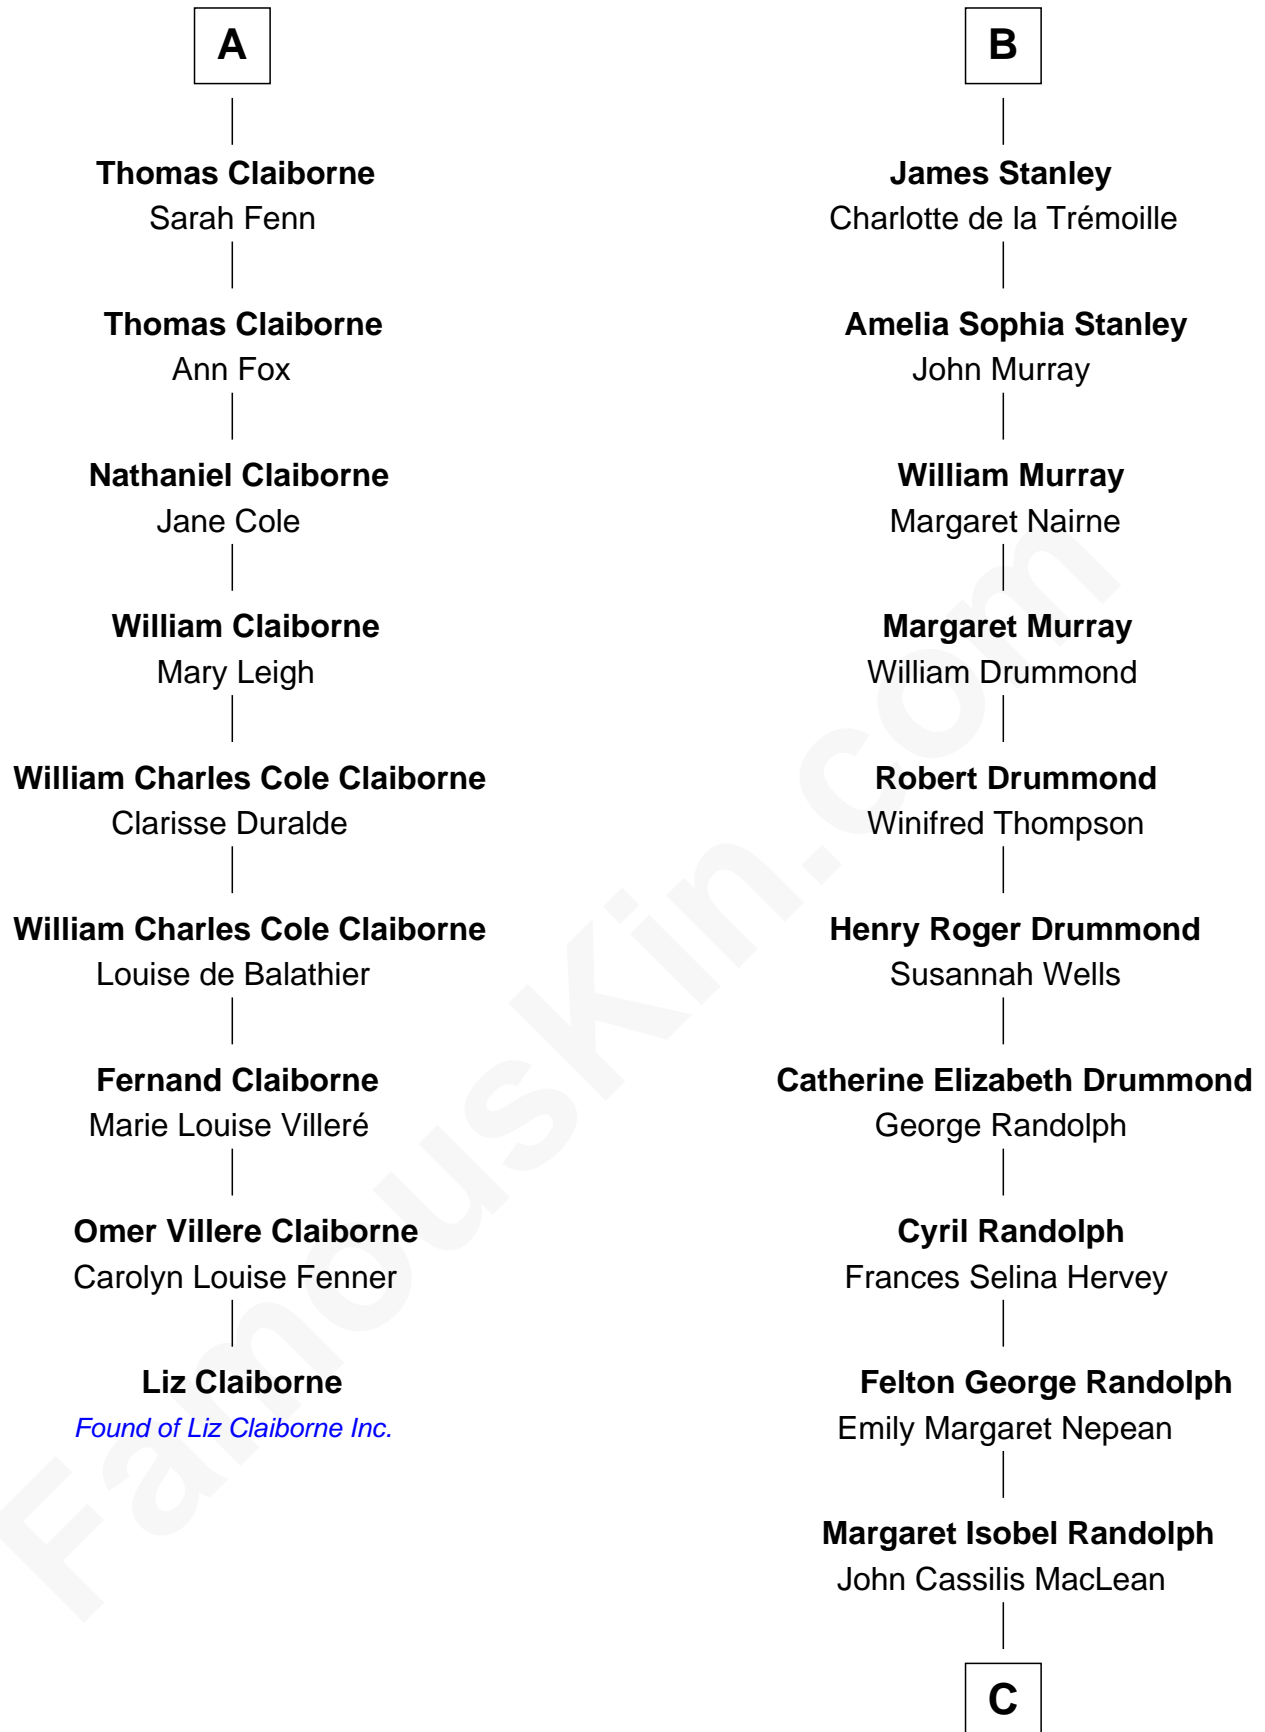

FamousKin.com

Relationship Chart of

Liz Claiborne

Fashion Designer and Founder of Liz Claiborne Inc.

15th cousin 3 times removed of

Hugh Grant
Movie Actor

C

Fynvola Susan MacLean