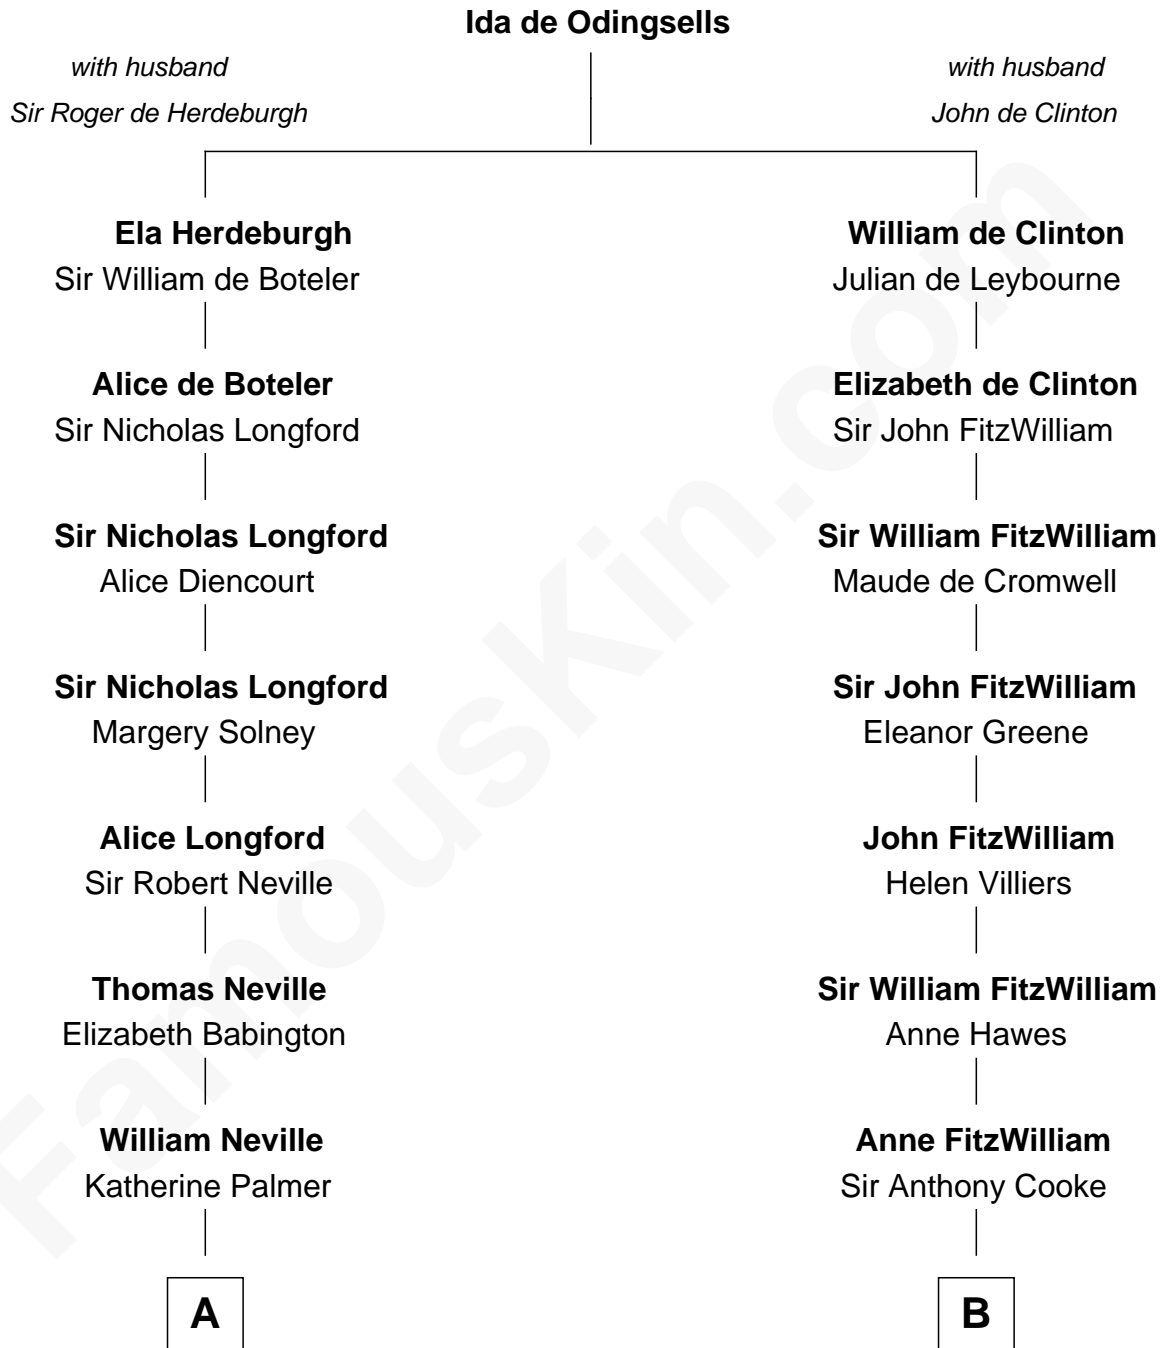

FamousKin.com Relationship Chart of

Liz Claiborne

Fashion Designer and Founder of Liz Claiborne Inc.

21st cousin of

Hugh Grant

Movie Actor

C

William Charles Cole Claiborne

Clarisse Duralde

William Charles Cole Claiborne

Louise de Balathier

Fernand Claiborne

Marie Louise Villeré

Omer Villere Claiborne

Carolyn Louise Fenner

Liz Claiborne