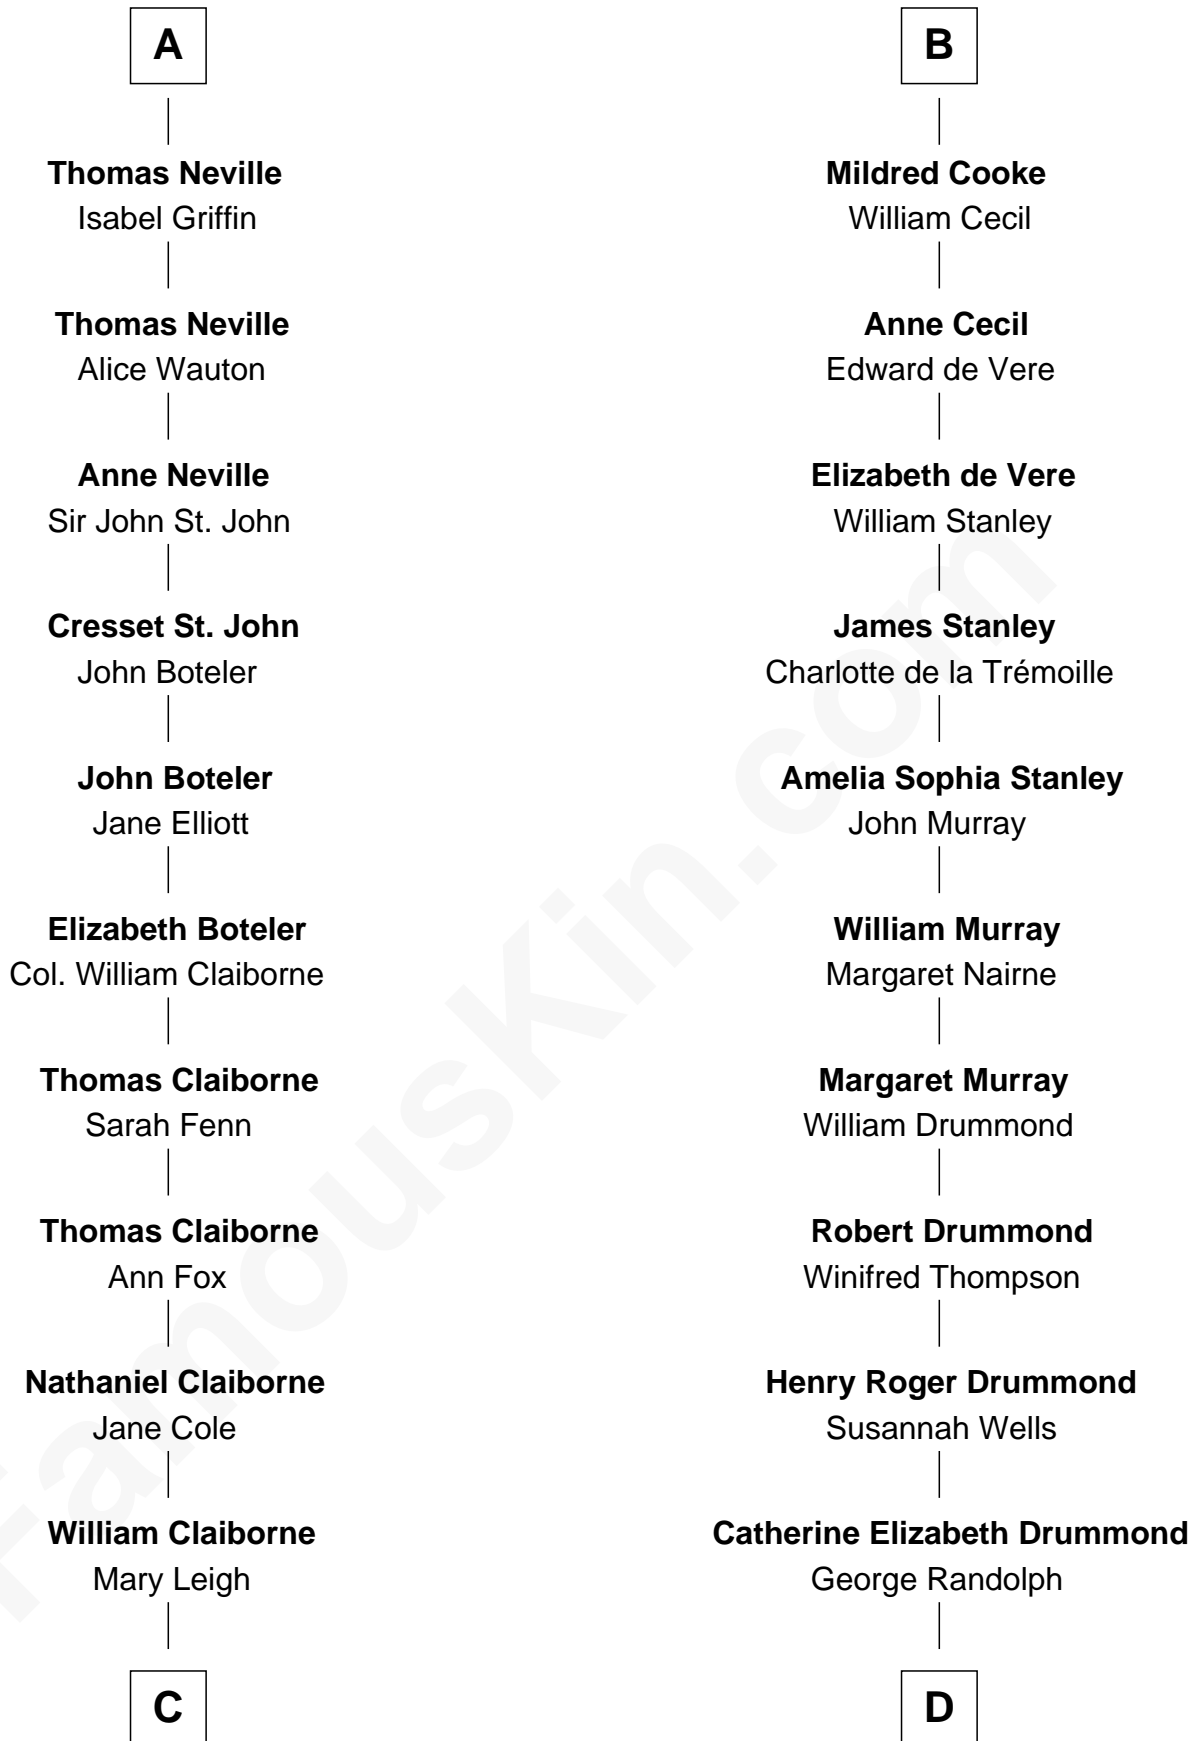

FamousKin.com Relationship Chart of

Liz Claiborne

Fashion Designer and Founder of Liz Claiborne Inc.

21st cousin of

Hugh Grant

Movie Actor

C

William Charles Cole Claiborne

Clarisse Duralde

William Charles Cole Claiborne

Louise de Balathier

Fernand Claiborne

Marie Louise Villeré

Omer Villere Claiborne

Carolyn Louise Fenner

Liz Claiborne