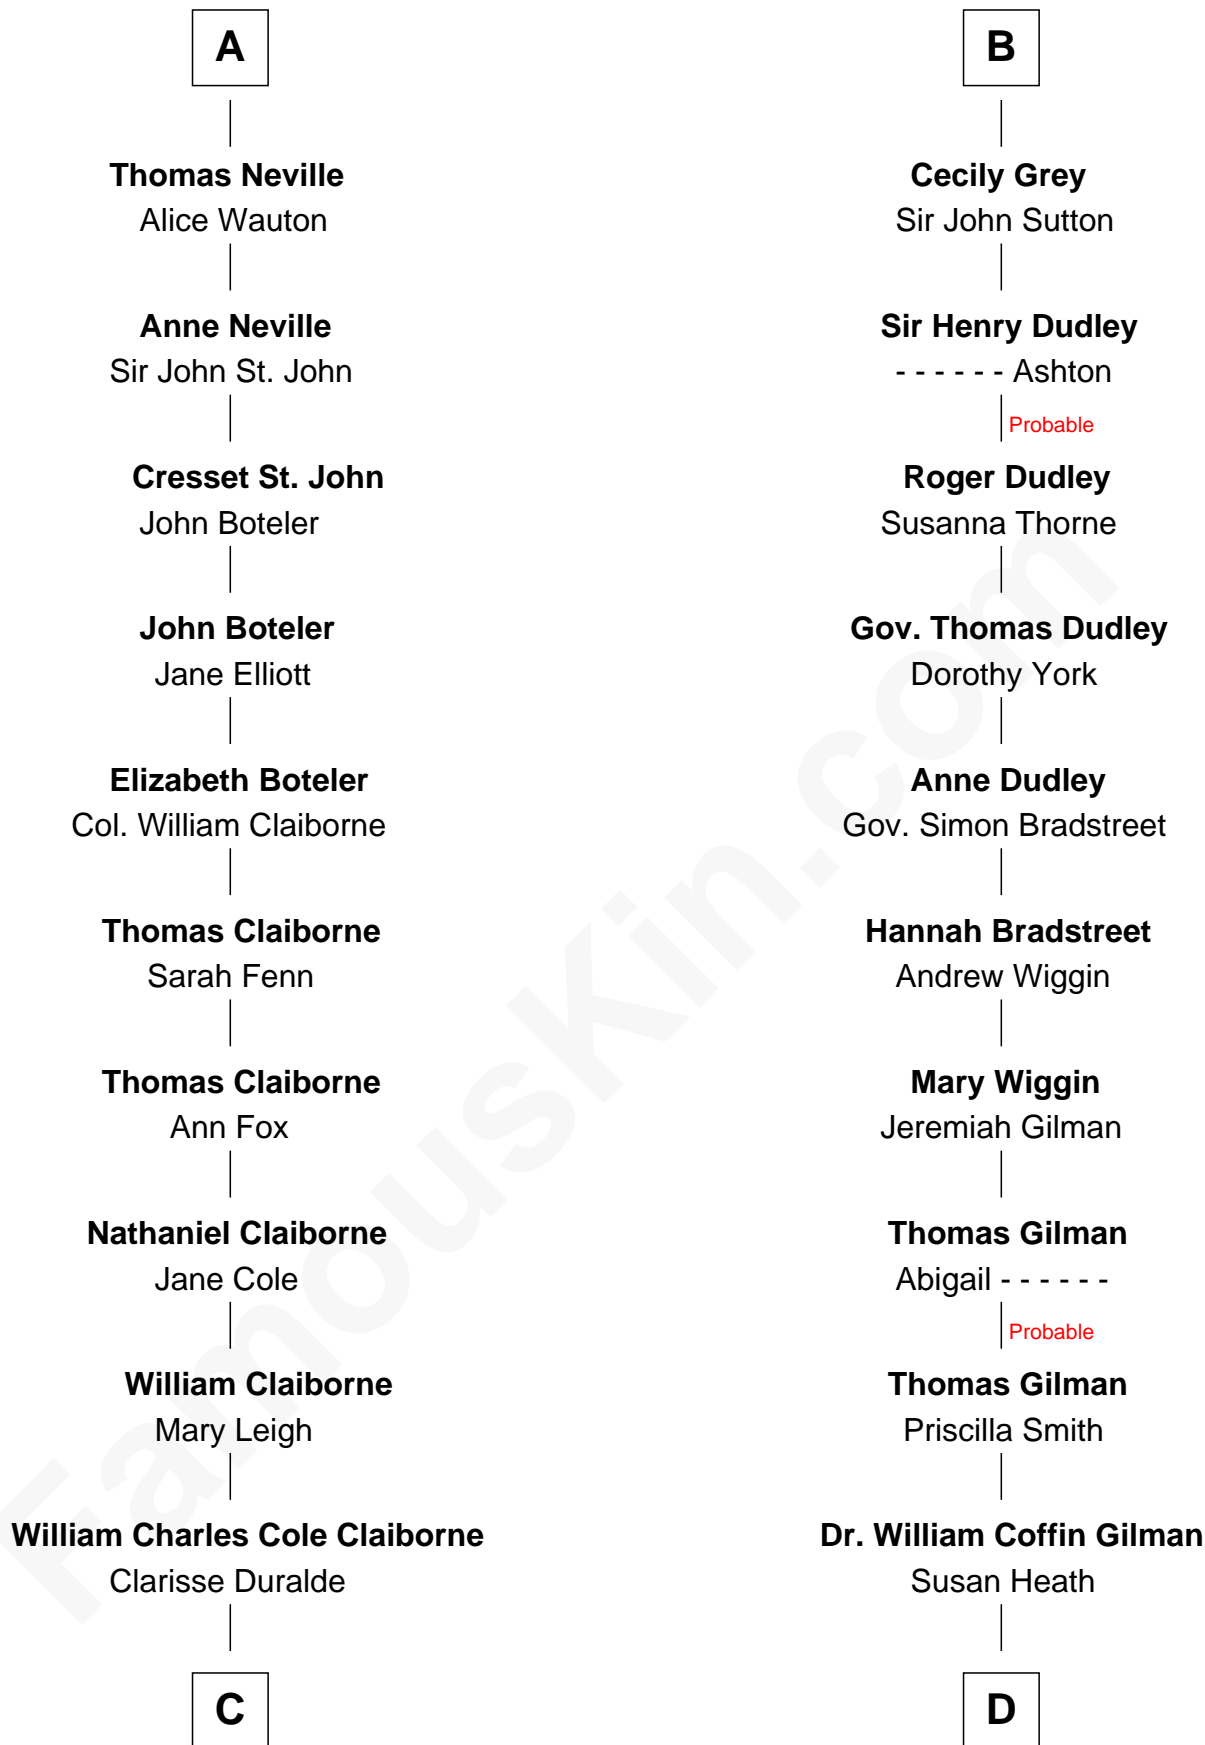

FamousKin.com

Relationship Chart of

Liz Claiborne

Fashion Designer and Founder of Liz Claiborne Inc.

20th cousin 1 time removed of

George Hamilton
TV and Movie Actor

Sir William de Boteler
Ela Herdeburgh

Alice de Boteler
Sir Nicholas Longford

Sir Nicholas Longford
Alice Diencourt

Sir Nicholas Longford
Margery Solney

Alice Longford
Sir Robert Neville

Thomas Neville
Elizabeth Babington

William Neville
Katherine Palmer

Thomas Neville
Isabel Griffin

A

Ankaret le Boteler
John le Strange

Eleanor le Strange
Sir Reynold de Grey

Sir Reynold Grey
Margaret de Ros

Margaret Grey
Sir William Bonville

William Bonville
Elizabeth Harington

William Bonville
Katherine Neville

Cecily Bonville
Thomas Grey

B

C

William Charles Cole Claiborne

Louise de Balathier

Fernand Claiborne

Marie Louise Villeré

Omer Villere Claiborne