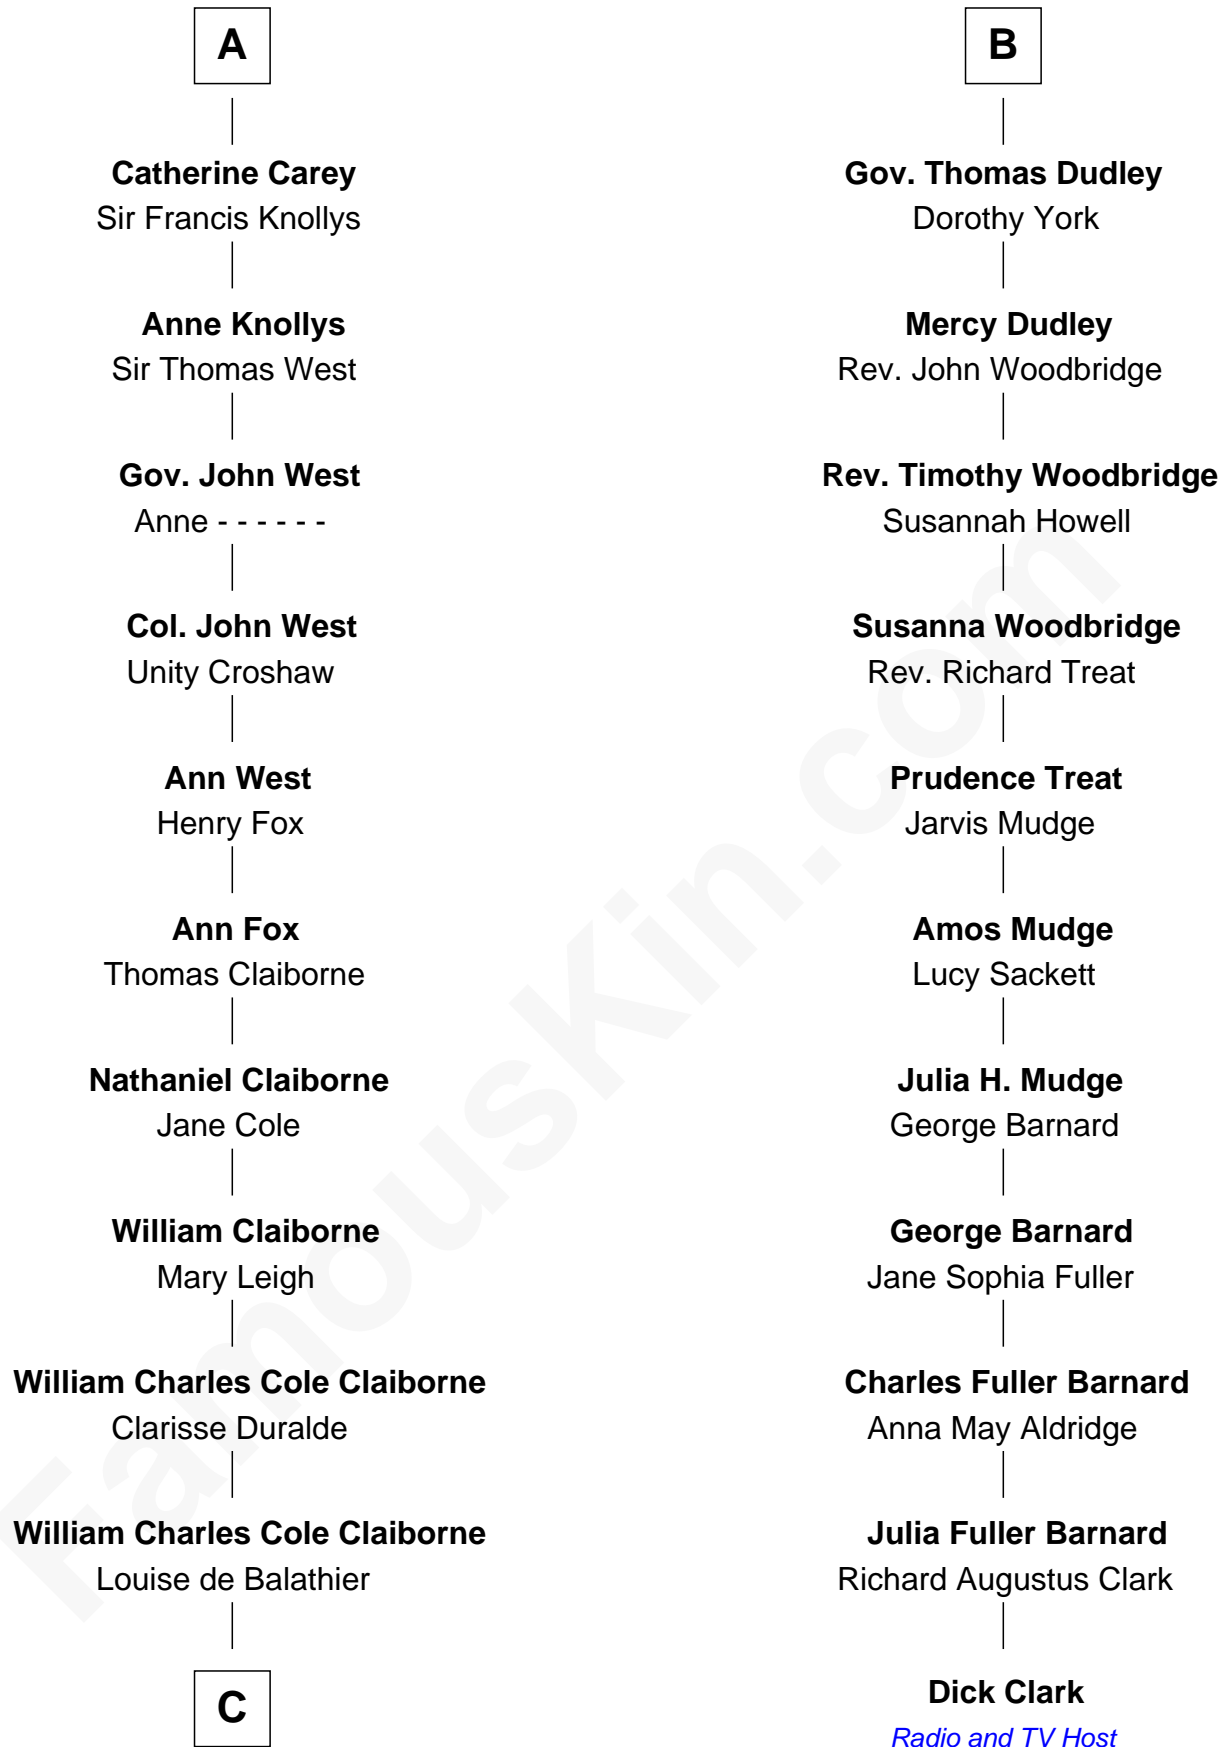

## Relationship Chart of

### Liz Claiborne

*Fashion Designer and Founder of Liz Claiborne Inc.*

17th cousin 2 times removed of

### Dick Clark

*Radio and TV Host*

**C**

—  
**Fernand Claiborne**  
Marie Louise Villeré

—  
**Omer Villere Claiborne**  
Carolyn Louise Fenner

—  
**Liz Claiborne**  
*Found of Liz Claiborne Inc.*

FamousKin.com