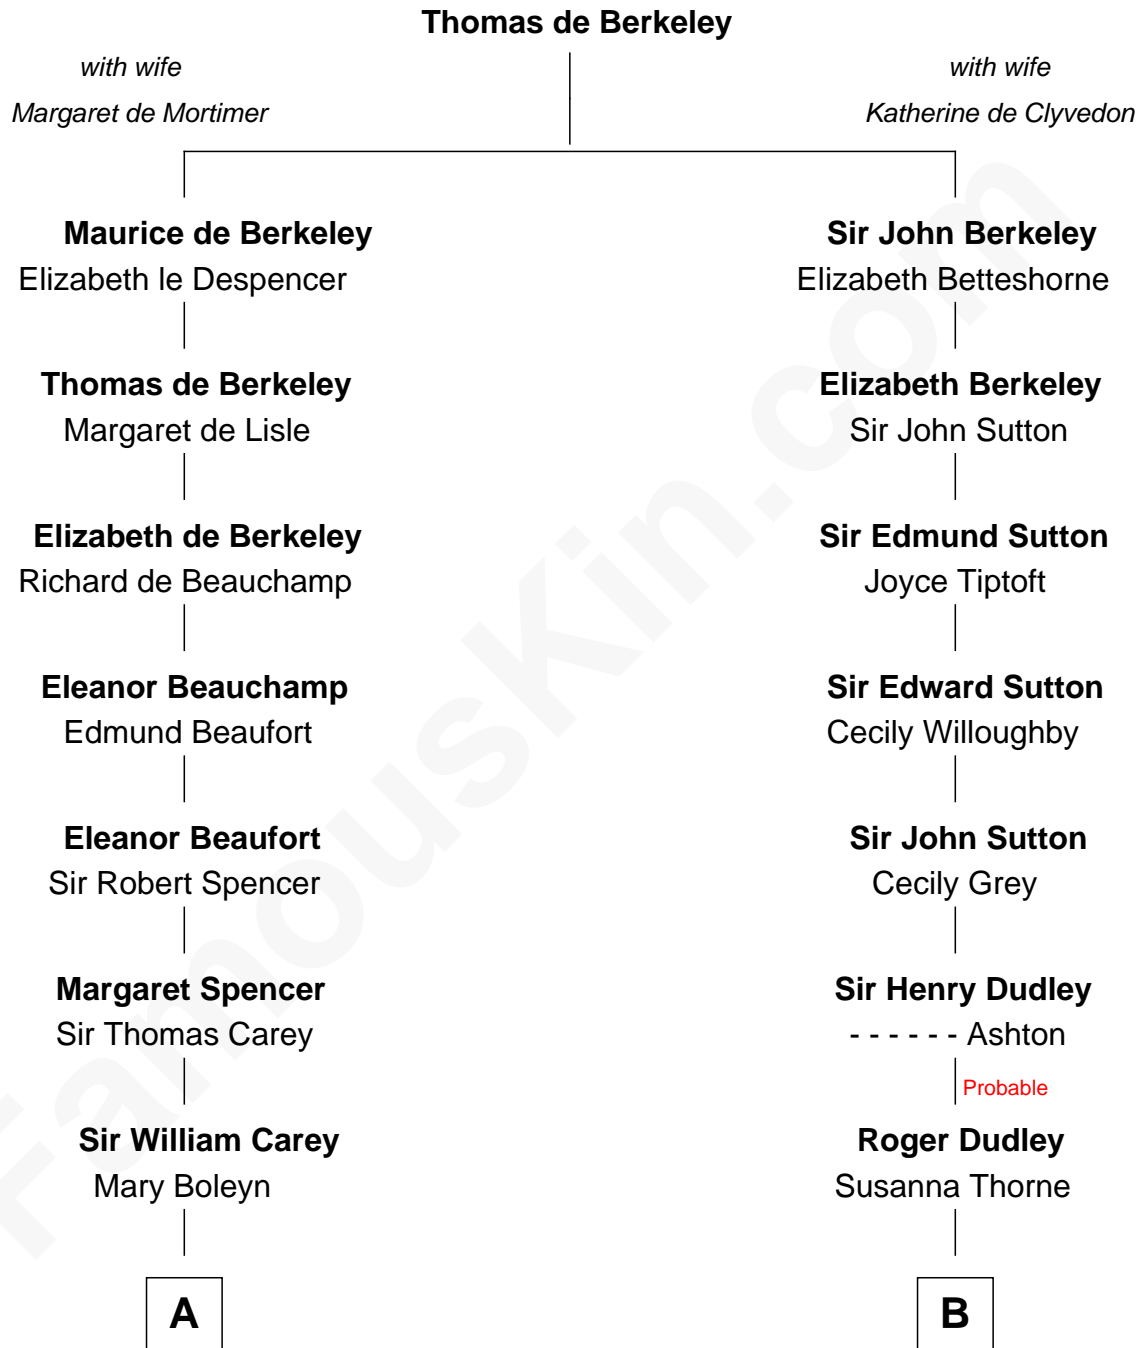

FamousKin.com

Relationship Chart of

Liz Claiborne

Fashion Designer and Founder of Liz Claiborne Inc.

17th cousin 2 times removed of

Dick Clark

Radio and TV Host