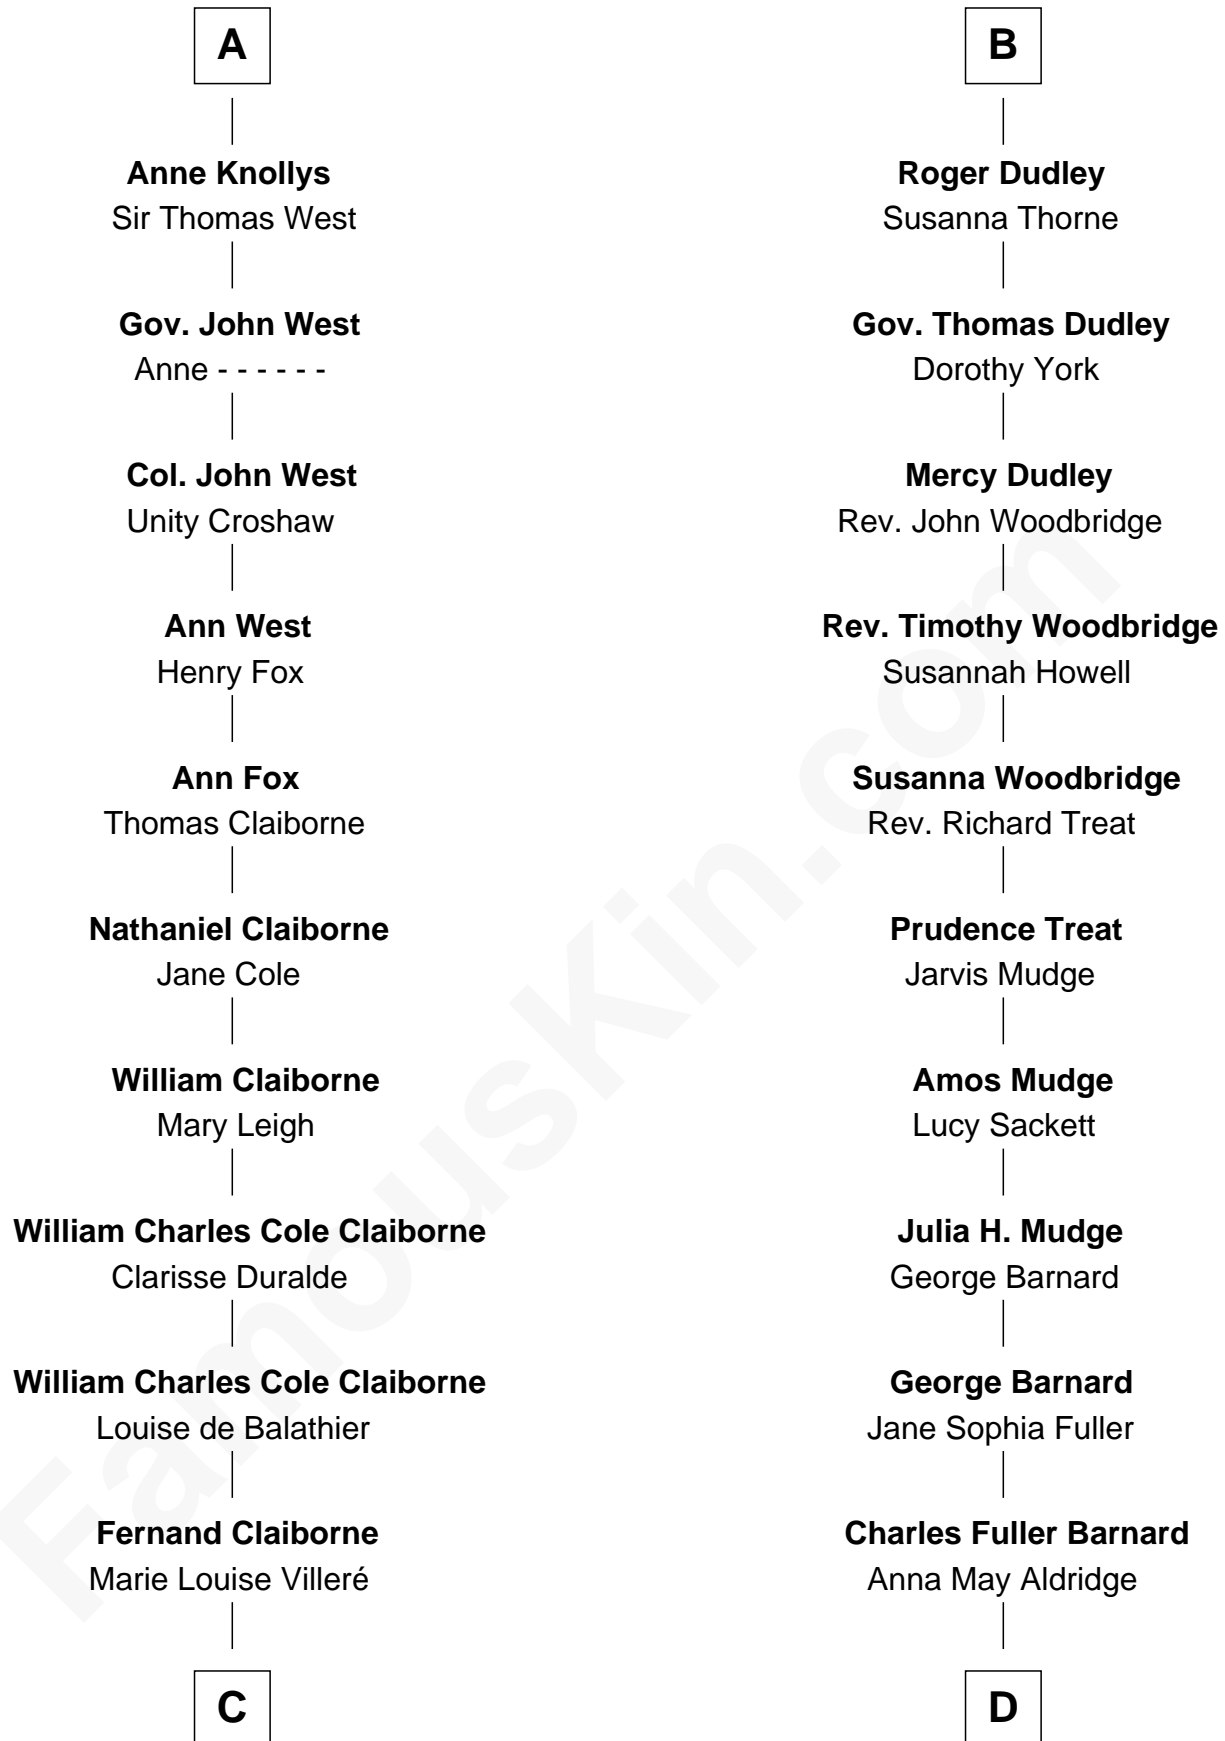

# FamousKin.com Relationship Chart of

**Liz Claiborne**

*Fashion Designer and Founder of Liz Claiborne Inc.*

18th cousin of

**Dick Clark**

*Radio and TV Host*

**Sir Reynold de Grey**  
Eleanor le Strange

**C**

**Omer Villere Claiborne**  
Carolyn Louise Fenner

**Liz Claiborne**  
*Found of Liz Claiborne Inc.*

**D**

**Julia Fuller Barnard**  
Richard Augustus Clark

**Dick Clark**  
*Radio and TV Host*

FamousKin.com