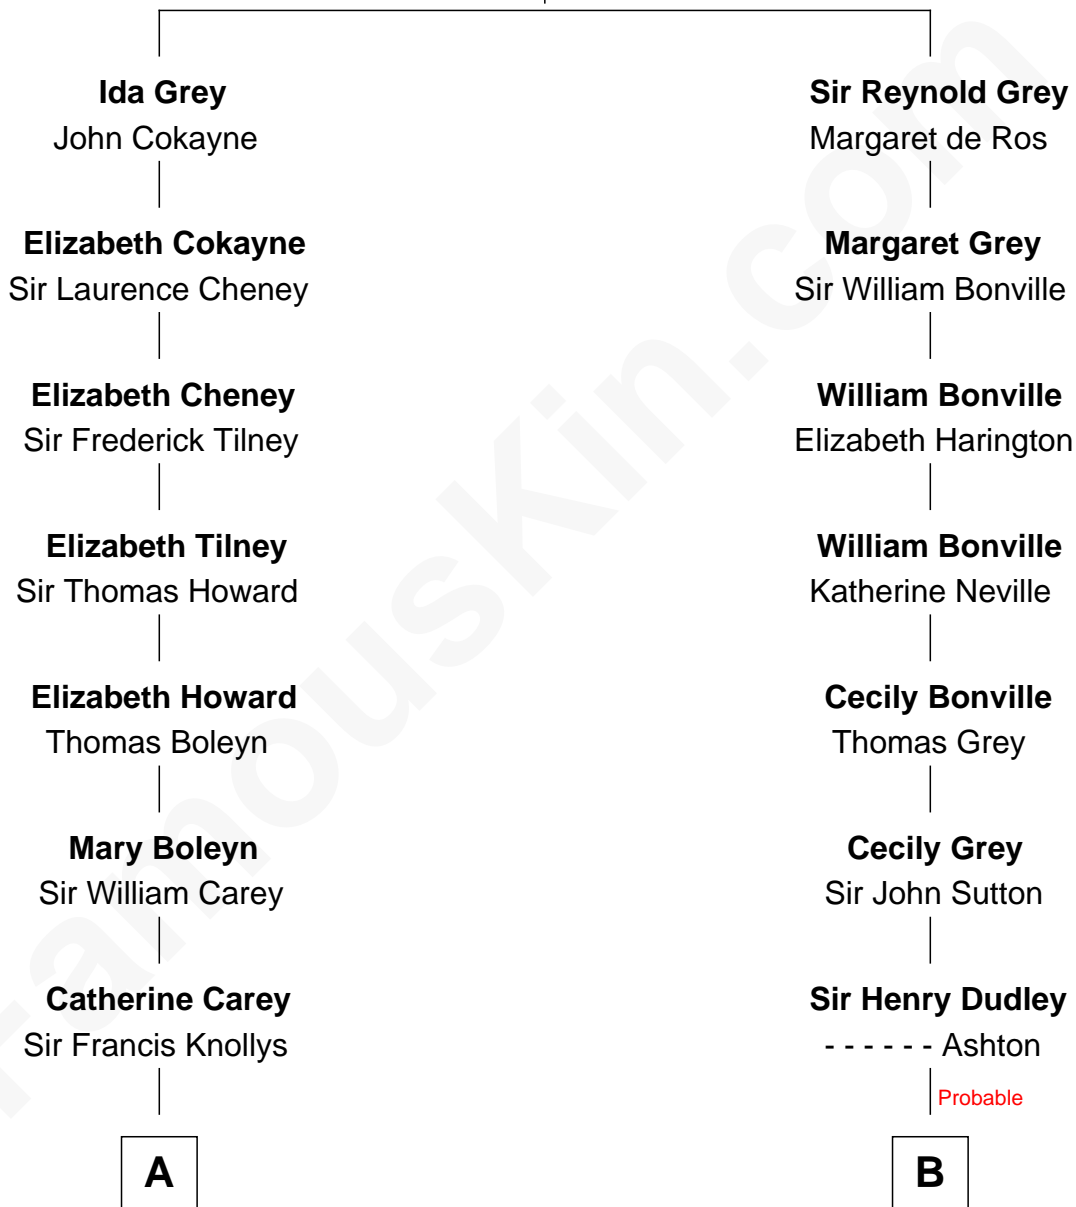

# FamousKin.com Relationship Chart of

**Liz Claiborne**

*Fashion Designer and Founder of Liz Claiborne Inc.*

18th cousin of

**Dick Clark**

*Radio and TV Host*

**Sir Reynold de Grey**  
Eleanor le Strange

**C**

**Omer Villere Claiborne**  
Carolyn Louise Fenner

**Liz Claiborne**  
*Found of Liz Claiborne Inc.*

**D**

**Julia Fuller Barnard**  
Richard Augustus Clark

**Dick Clark**  
*Radio and TV Host*

FamousKin.com