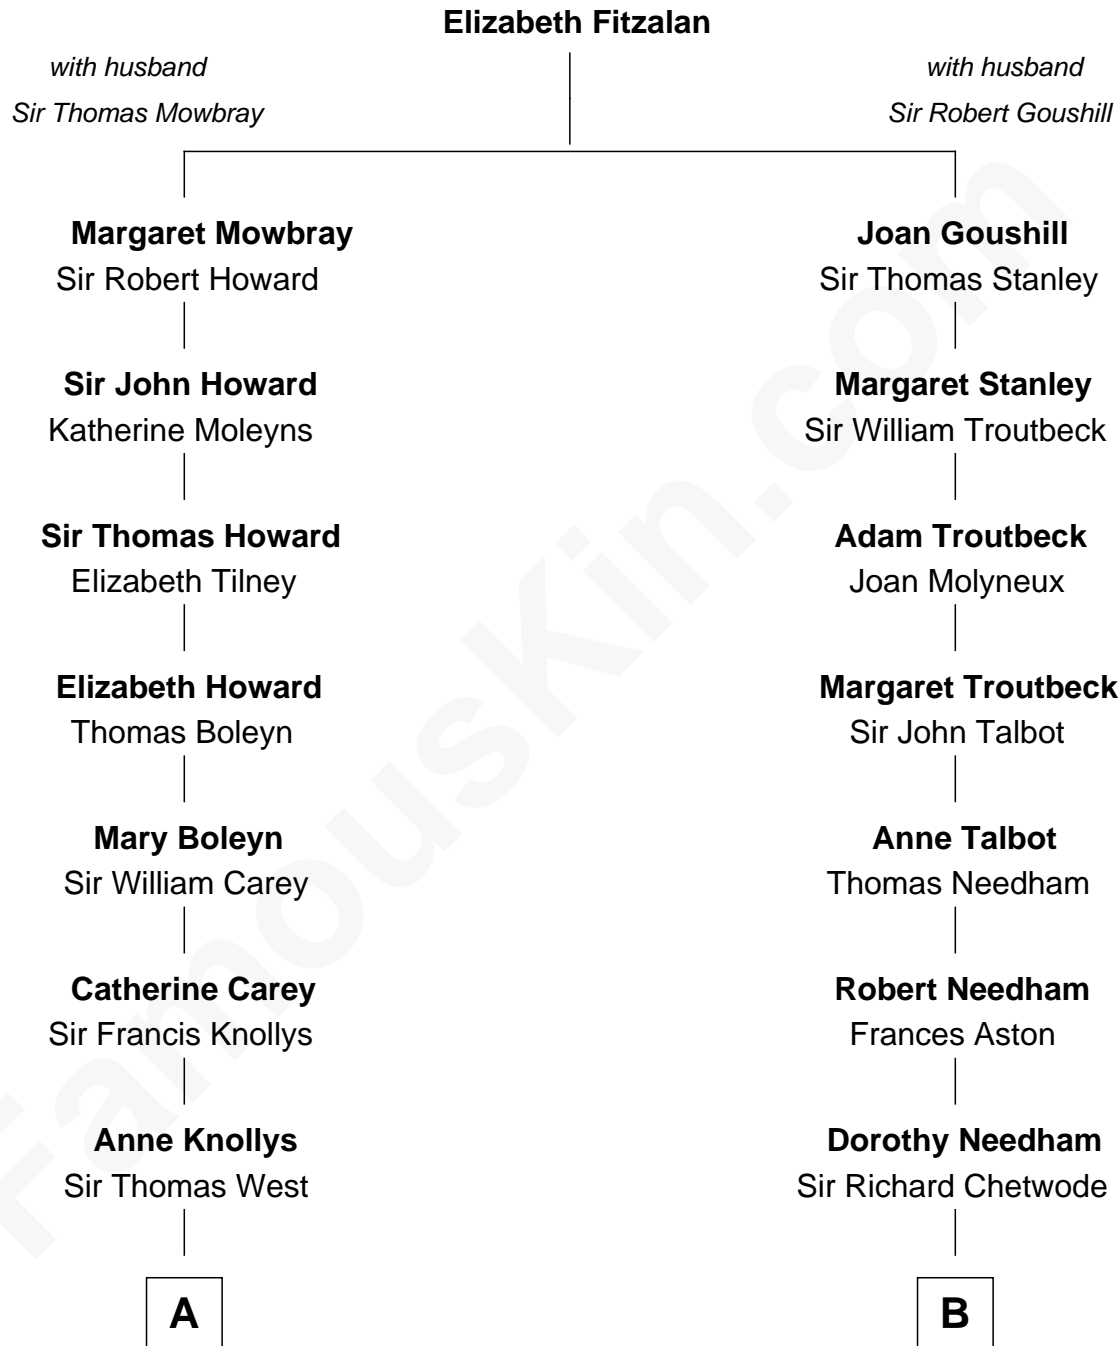

FamousKin.com Relationship Chart of

Liz Claiborne

Fashion Designer and Founder of Liz Claiborne Inc.

17th cousin of

Dick Clark

Radio and TV Host

Dick Clark photo by [Alan Light](#) (CC BY 2.0)