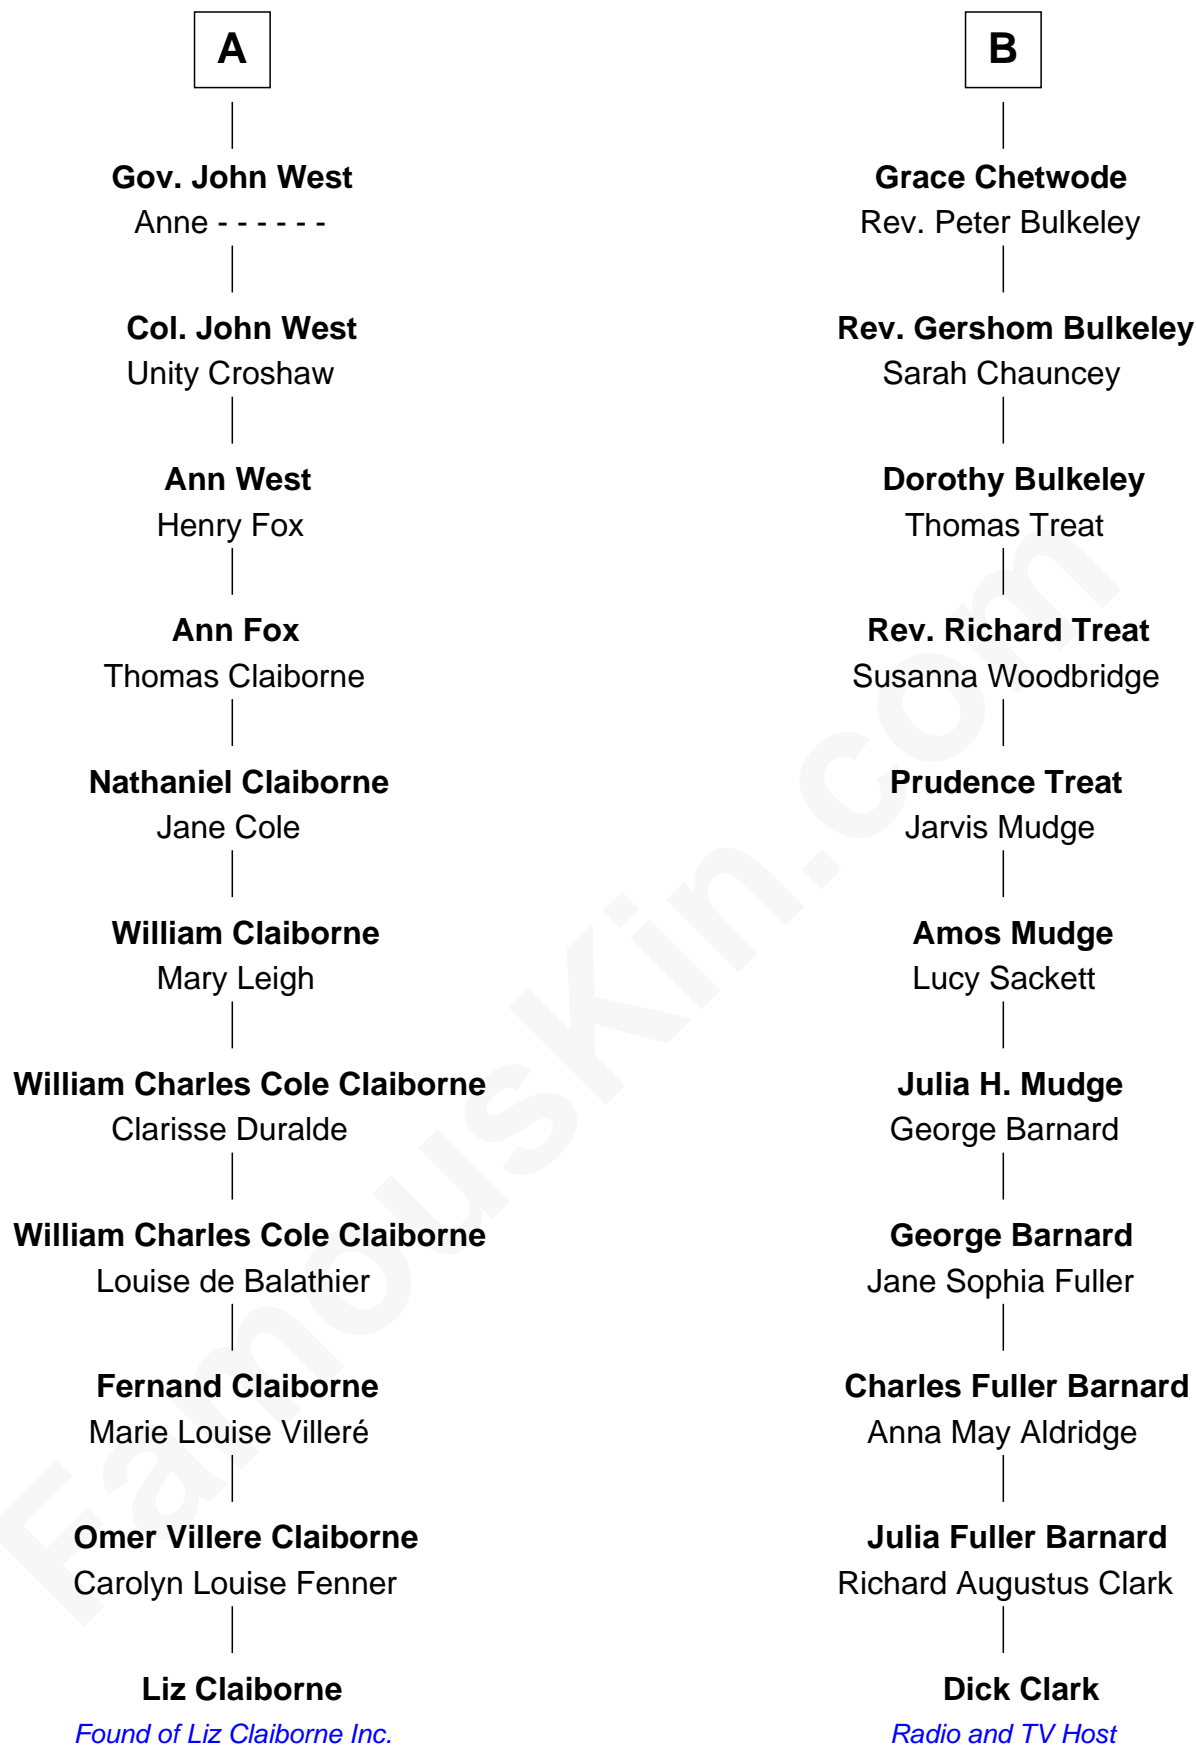

FamousKin.com Relationship Chart of

Liz Claiborne

Fashion Designer and Founder of Liz Claiborne Inc.

17th cousin of

Dick Clark

Radio and TV Host

Dick Clark photo by [Alan Light](#) (CC BY 2.0)