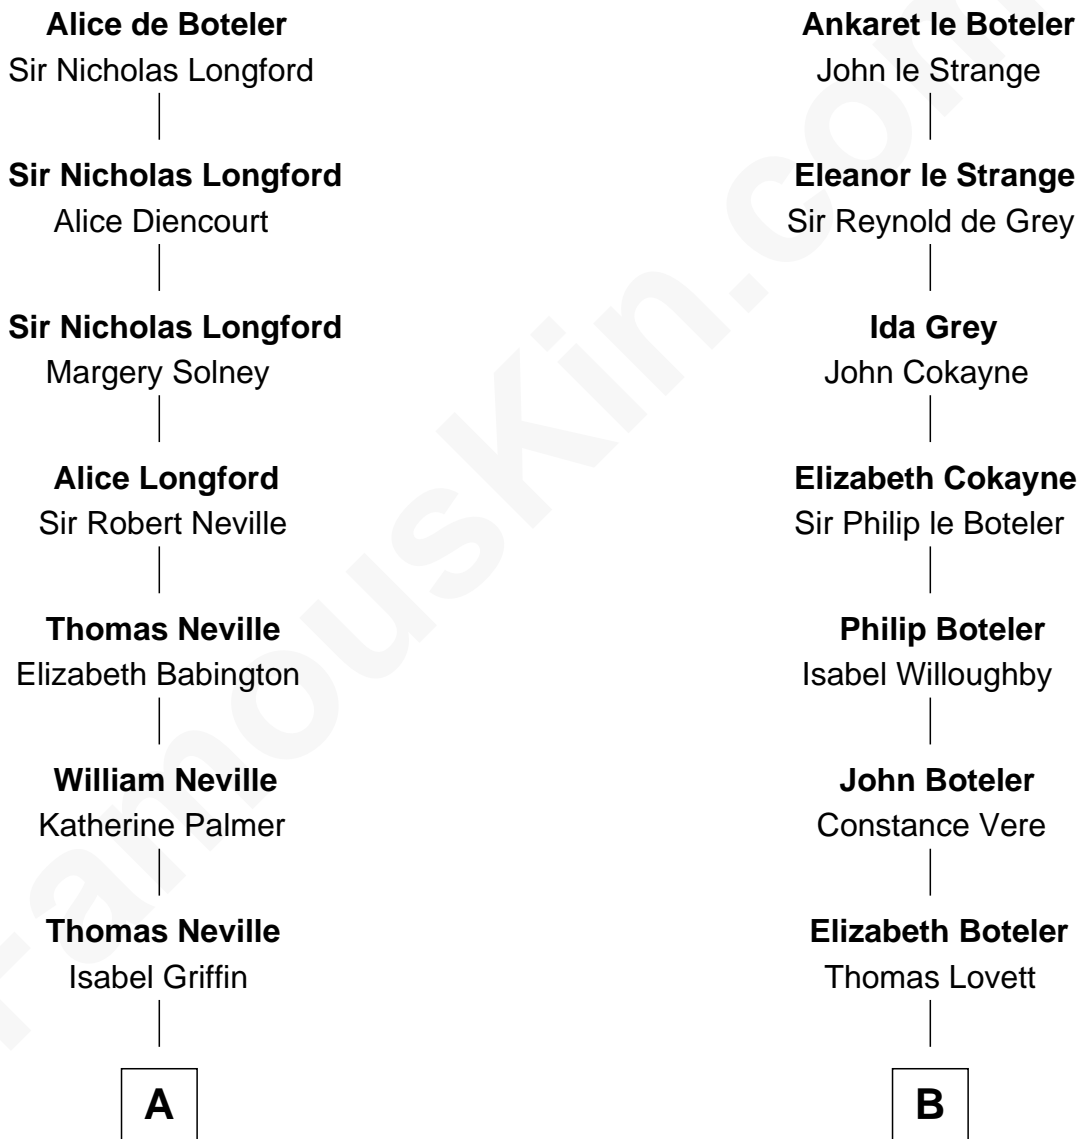

## Relationship Chart of

### Liz Claiborne

*Fashion Designer and Founder of Liz Claiborne Inc.*

20th cousin 1 time removed of

### John McCain

*U.S. Senator from Arizona*

**Sir William de Boteler**

Ela Herdeburgh

**C**

**William Charles Cole Claiborne**

Louise de Balathier

**Fernand Claiborne**