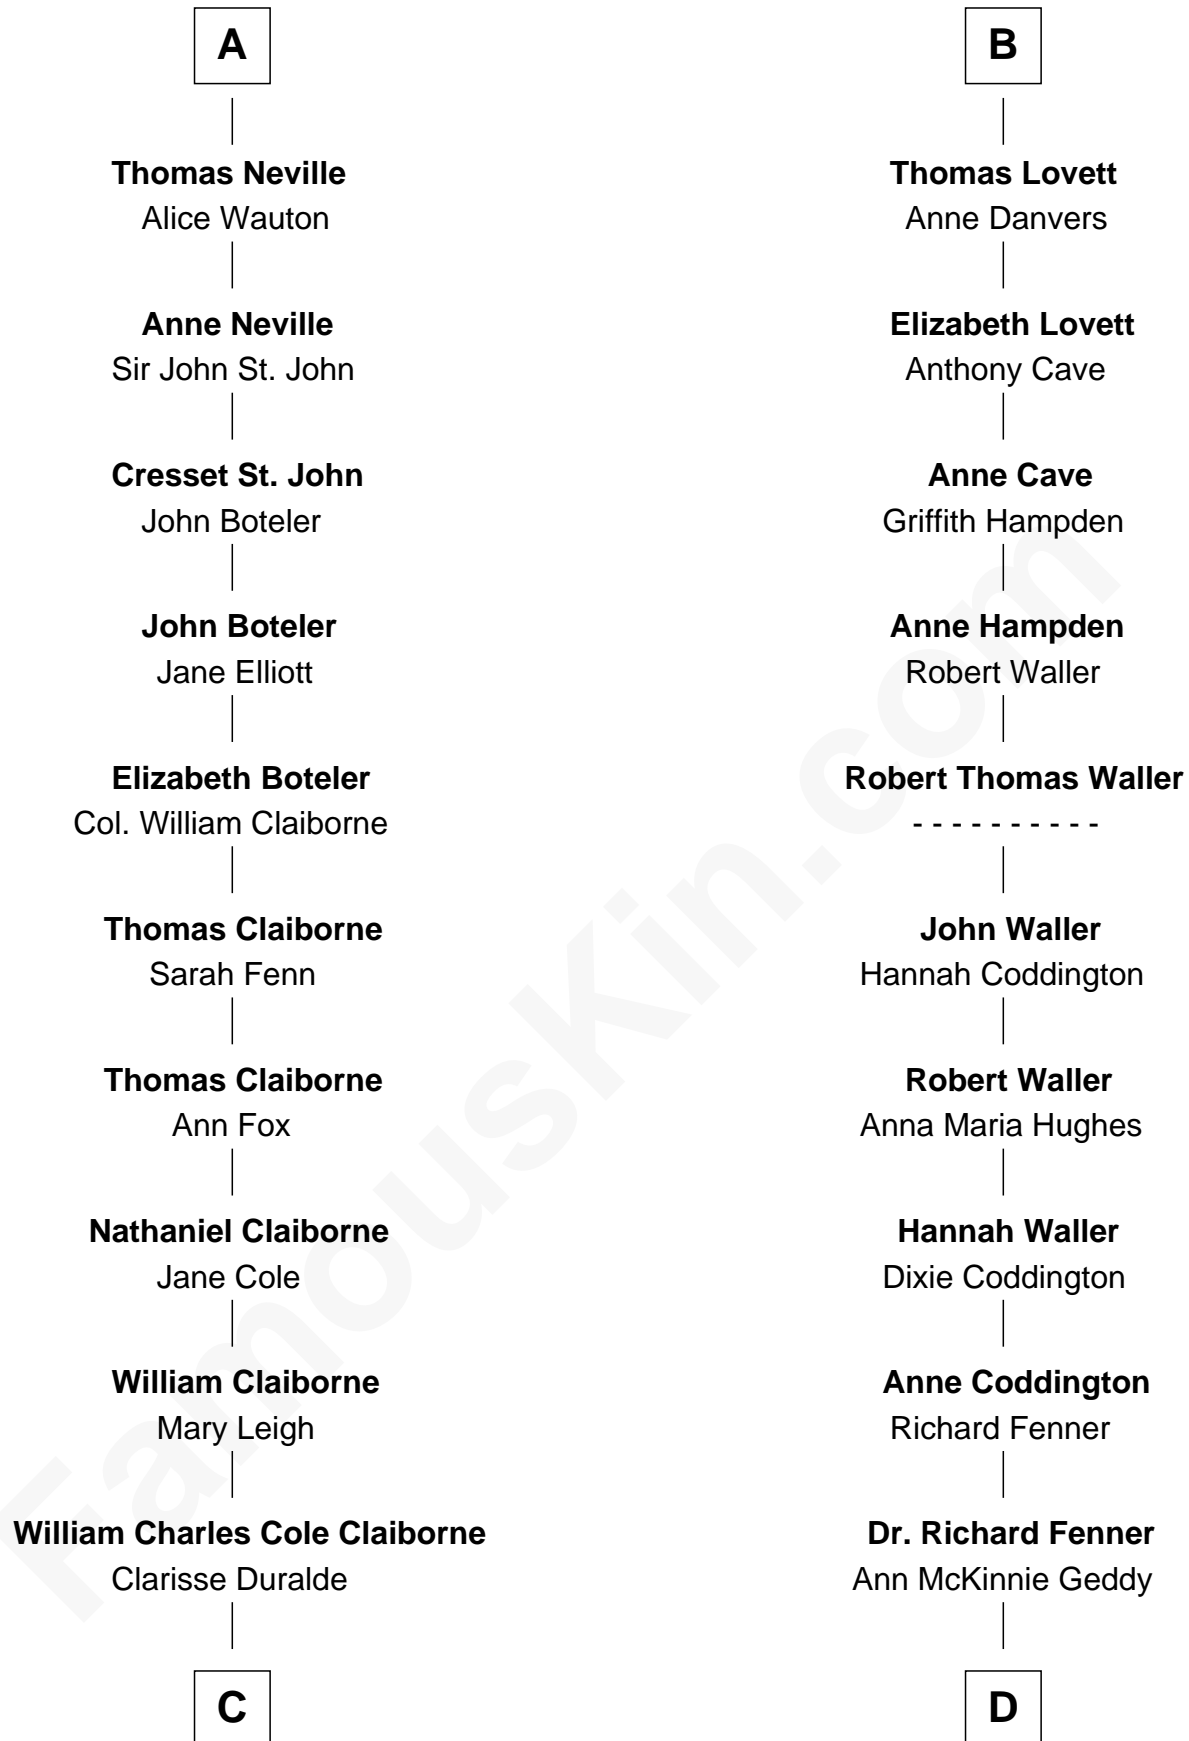

### Liz Claiborne

*Fashion Designer and Founder of Liz Claiborne Inc.*

20th cousin 1 time removed of

### John McCain

*U.S. Senator from Arizona*

**Sir William de Boteler**

Ela Herdeburgh

**C**

**William Charles Cole Claiborne**

Louise de Balathier

**Fernand Claiborne**

Marie Louise Villeré

**Omer Villere Claiborne**

Carolyn Louise Fenner

**Liz Claiborne**

*Found of Liz Claiborne Inc.*

**D**

**Eliza Geddy Fenner**

James Vaulx

**James Junius Vaulx**

Margaret Garside

**Katherine Davey Vaulx**

Adm. John Sidney McCain

**Adm. John Sidney McCain**

Roberta Wright

**John McCain**

*U.S. Senator from Arizona*