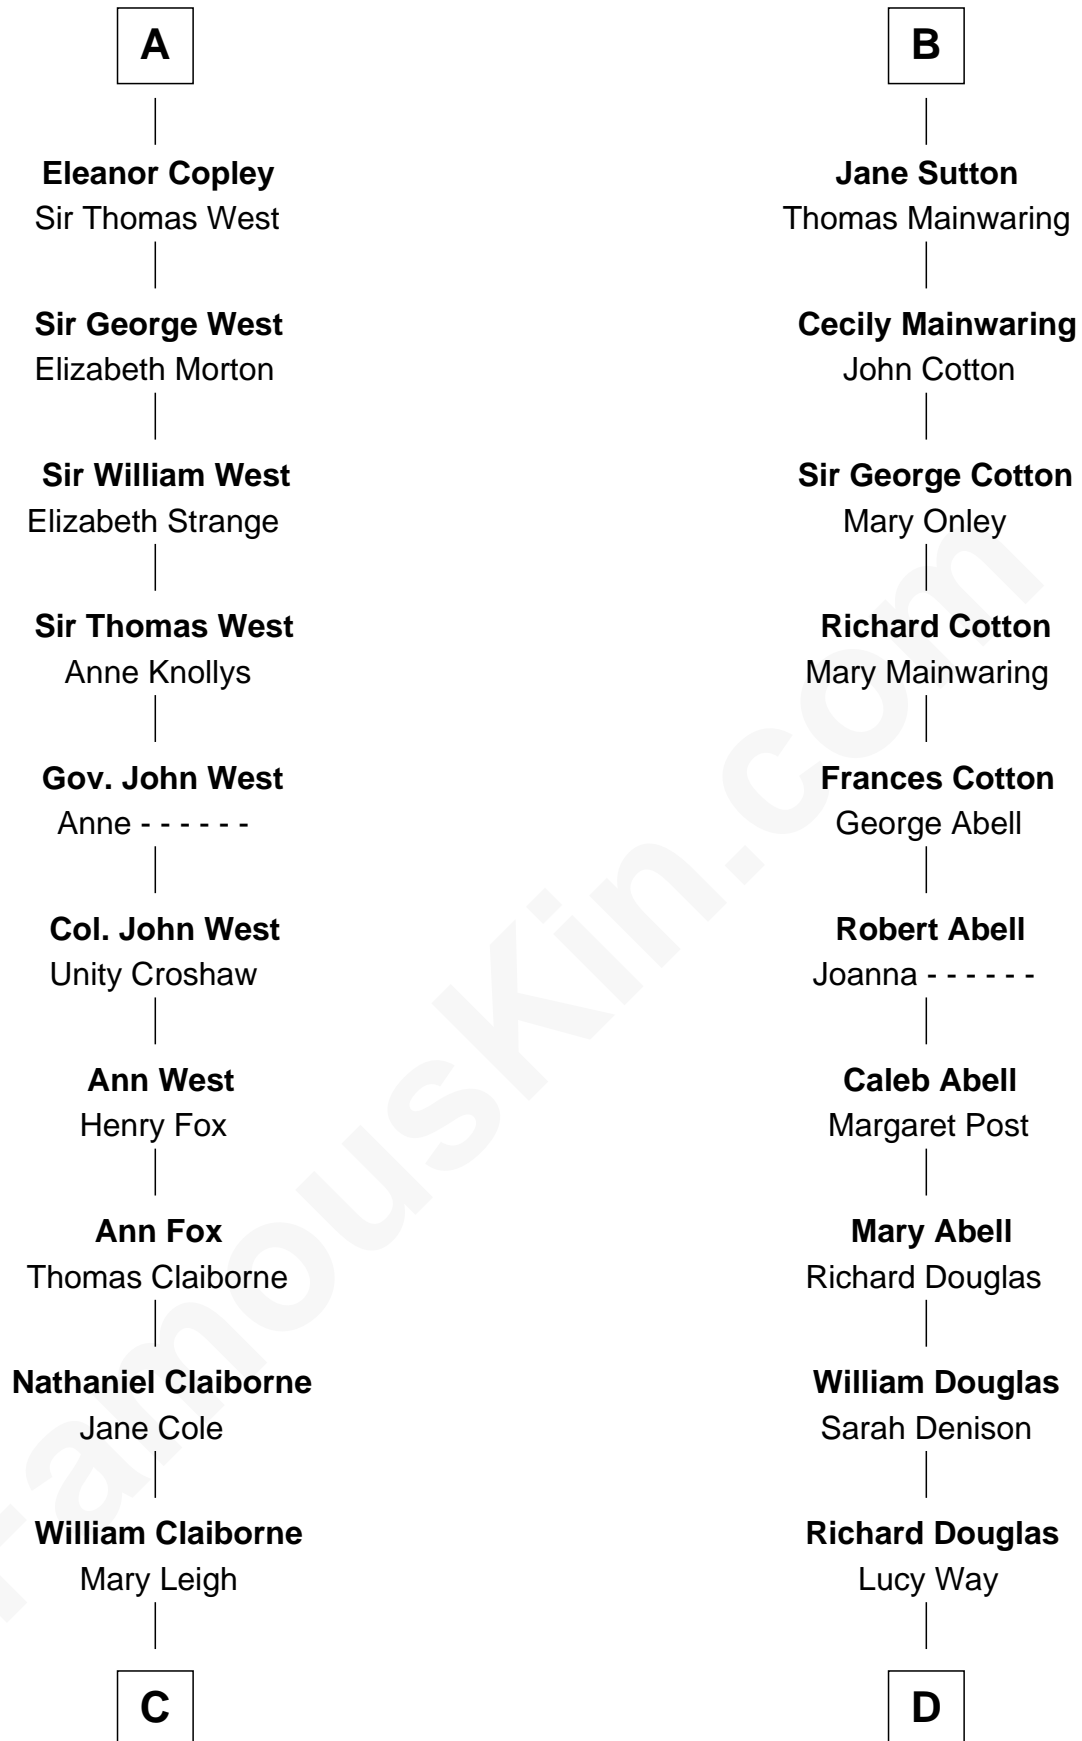

FamousKin.com

Relationship Chart of

Liz Claiborne

Fashion Designer and Founder of Liz Claiborne Inc.

20th cousin 1 time removed of

Melvyn Douglas
Movie Actor

C

William Charles Cole Claiborne

Clarisse Duralde

William Charles Cole Claiborne

Louise de Balathier

Fernand Claiborne

Marie Louise Villeré

Omer Villere Claiborne

Carolyn Louise Fenner

Liz Claiborne