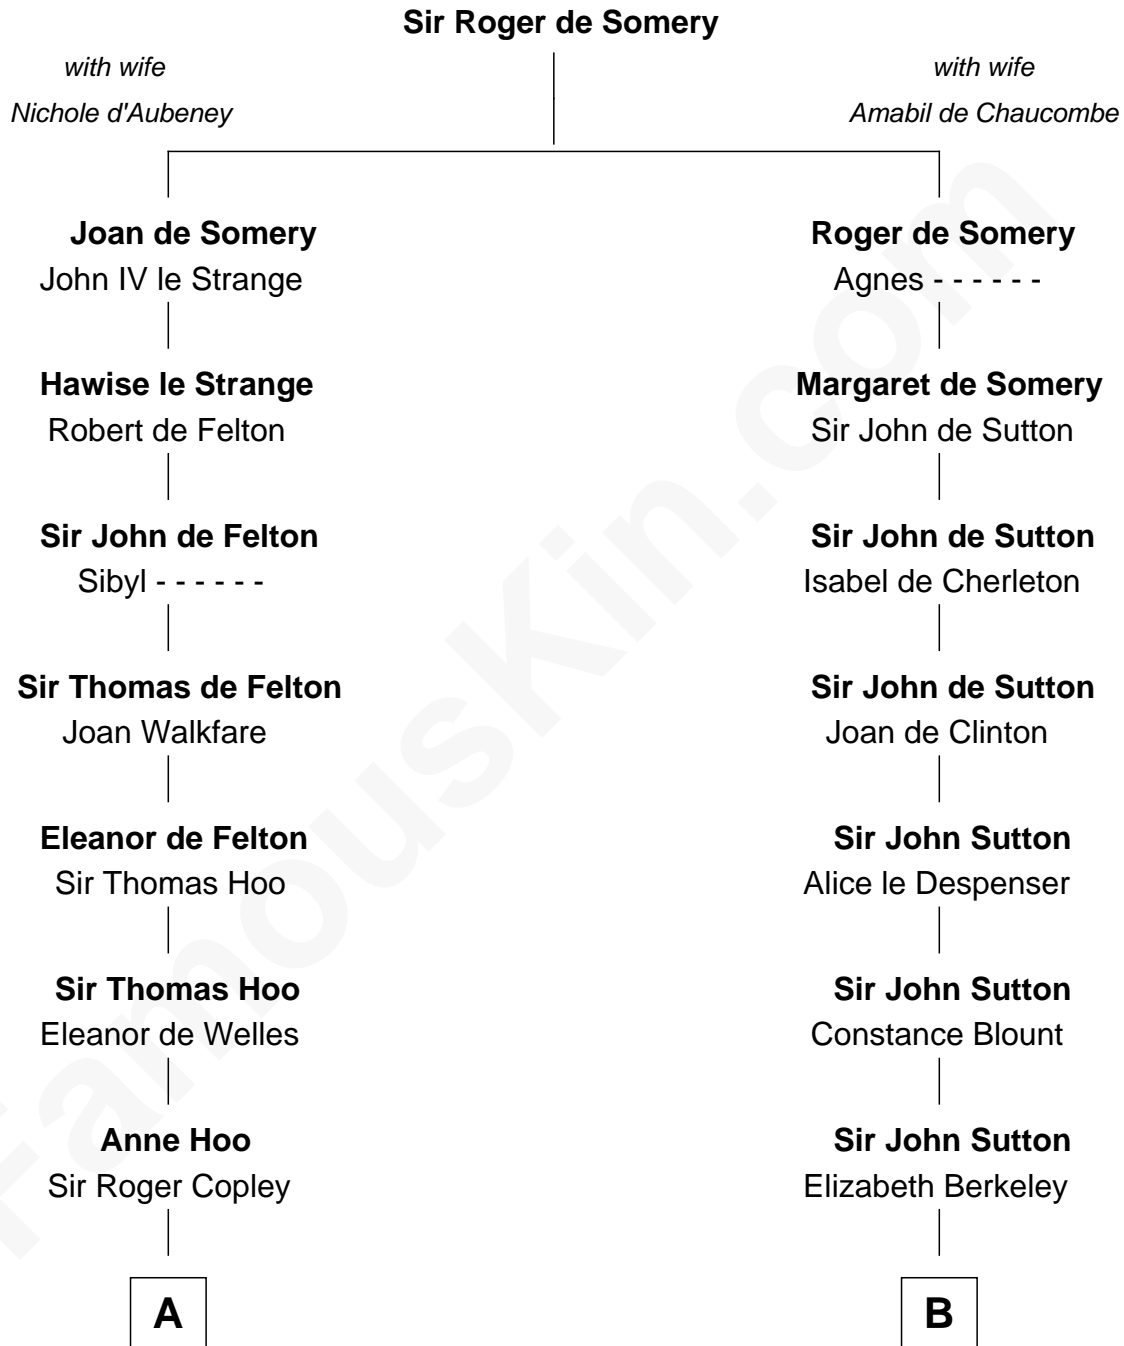

FamousKin.com

Relationship Chart of

Liz Claiborne

Fashion Designer and Founder of Liz Claiborne Inc.

20th cousin 1 time removed of

Melvyn Douglas
Movie Actor

C

William Charles Cole Claiborne

Clarisse Duralde

William Charles Cole Claiborne

Louise de Balathier

Fernand Claiborne

Marie Louise Villeré

Omer Villere Claiborne

Carolyn Louise Fenner

Liz Claiborne