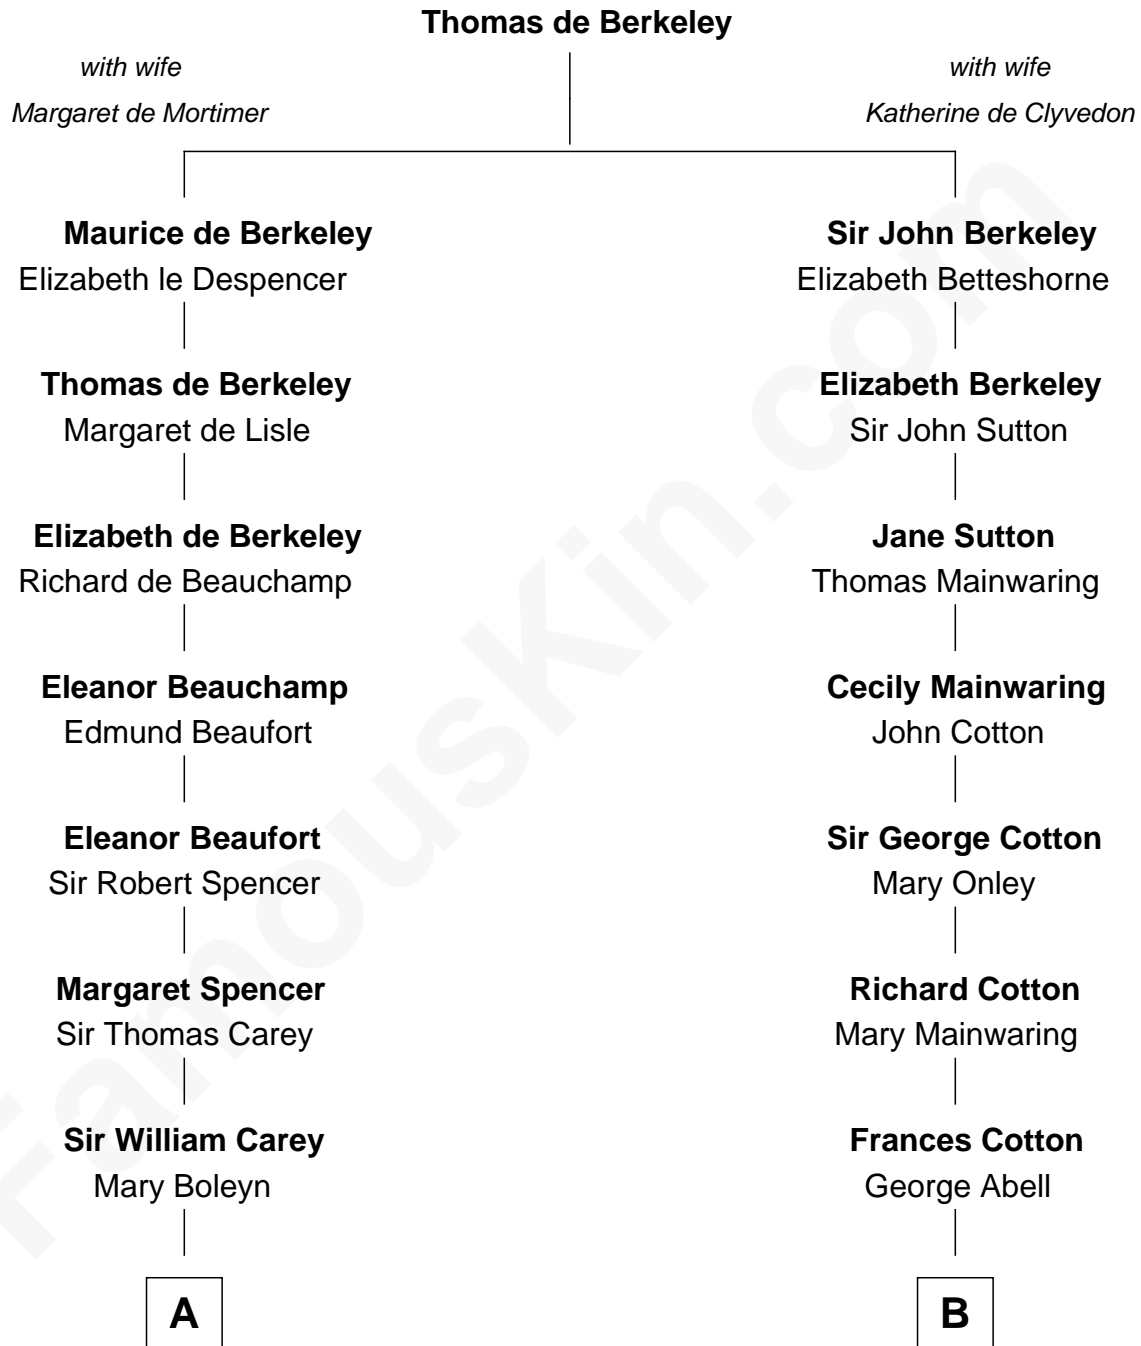

FamousKin.com

Relationship Chart of

Liz Claiborne

Fashion Designer and Founder of Liz Claiborne Inc.

15th cousin 4 times removed of

Melvyn Douglas
Movie Actor

C

—
Fernand Claiborne
Marie Louise Villeré

—
Omer Villere Claiborne
Carolyn Louise Fenner

—
Liz Claiborne
Found of Liz Claiborne Inc.

FamousKin.com