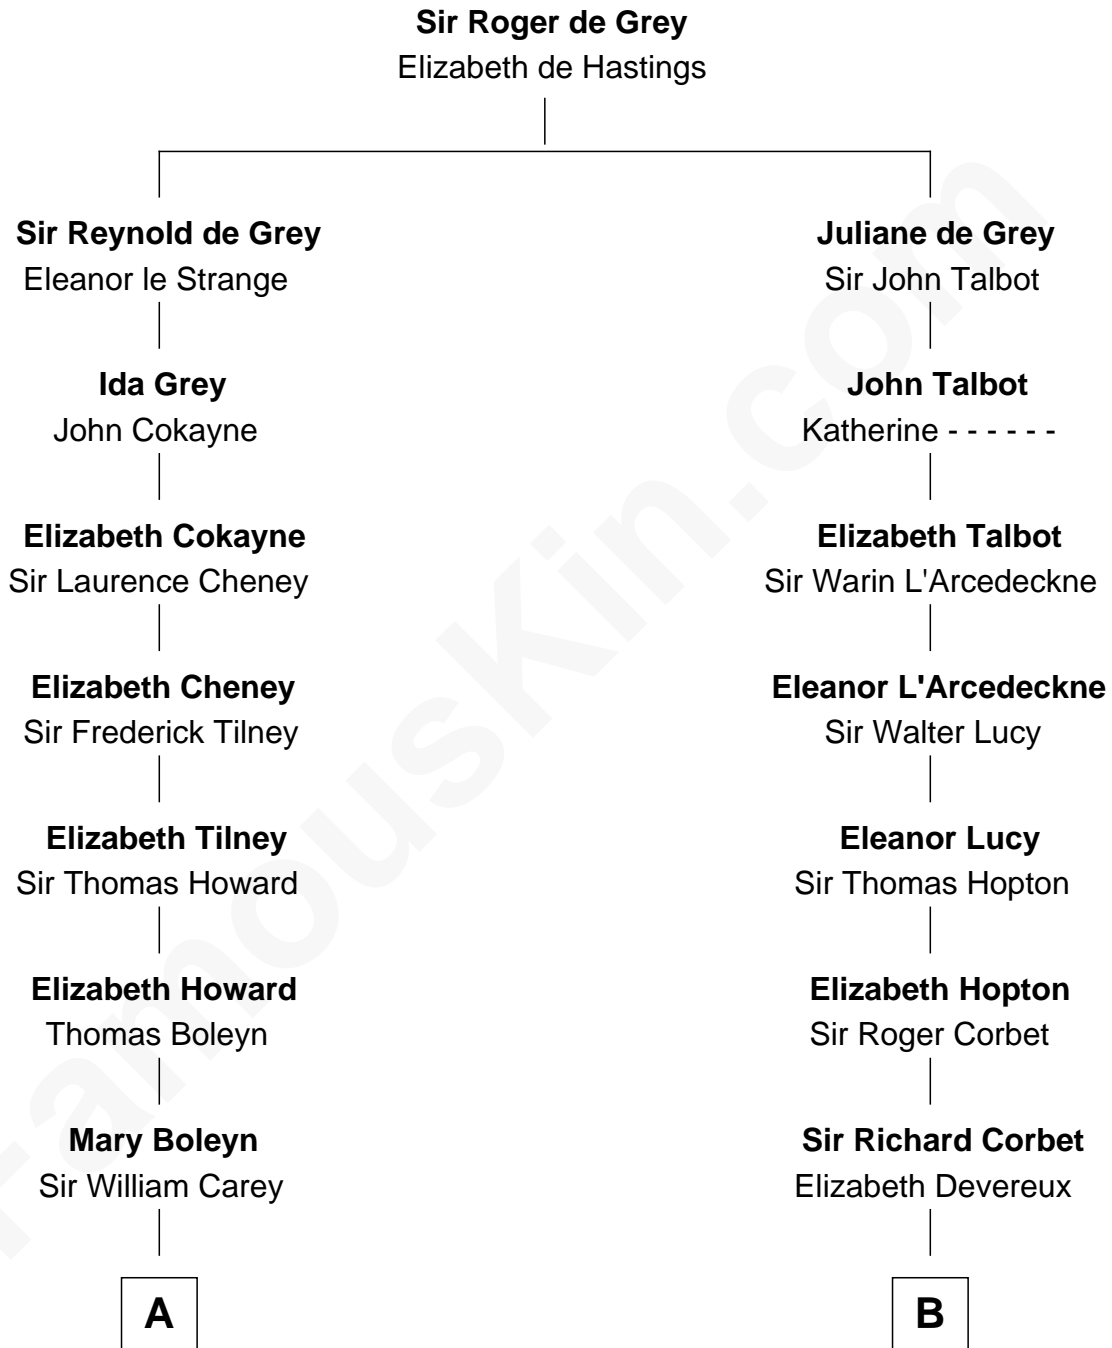

FamousKin.com

Relationship Chart of

Liz Claiborne

Fashion Designer and Founder of Liz Claiborne Inc.

19th cousin 1 time removed of

Melvyn Douglas
Movie Actor

C

Fernand Claiborne
Marie Louise Villeré

Omer Villere Claiborne
Carolyn Louise Fenner

Liz Claiborne
Found of Liz Claiborne Inc.

D

Erskine Douglas
Sophia Garrett

Emma Jane Douglas
Col. George Taliaferro Shackelford

Lena Priscilla Shackelford
Edouard Gregory Hesselberg