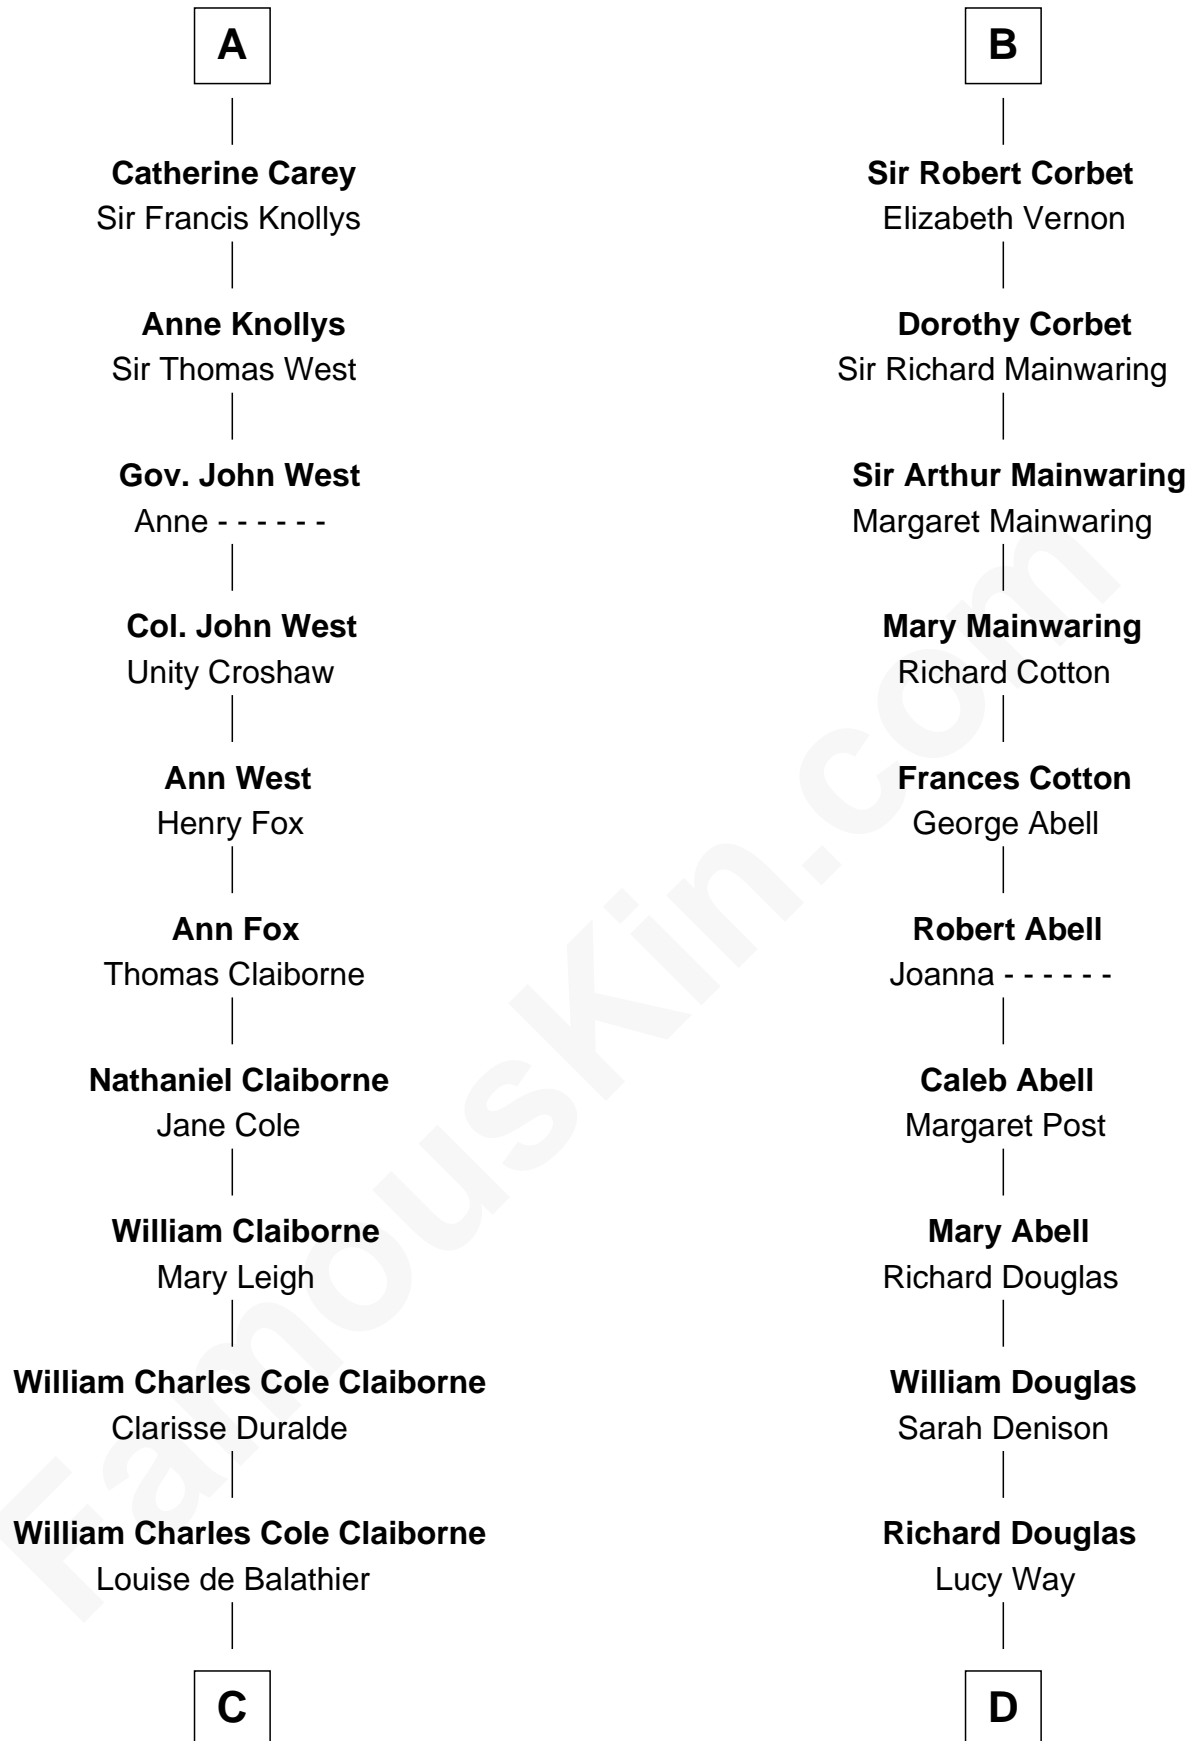

FamousKin.com

Relationship Chart of

Liz Claiborne

Fashion Designer and Founder of Liz Claiborne Inc.

19th cousin 1 time removed of

Melvyn Douglas
Movie Actor

C

Fernand Claiborne
Marie Louise Villeré

Omer Villere Claiborne
Carolyn Louise Fenner

Liz Claiborne
Found of Liz Claiborne Inc.

D

Erskine Douglas
Sophia Garrett

Emma Jane Douglas
Col. George Taliaferro Shackelford

Lena Priscilla Shackelford
Edouard Gregory Hesselberg