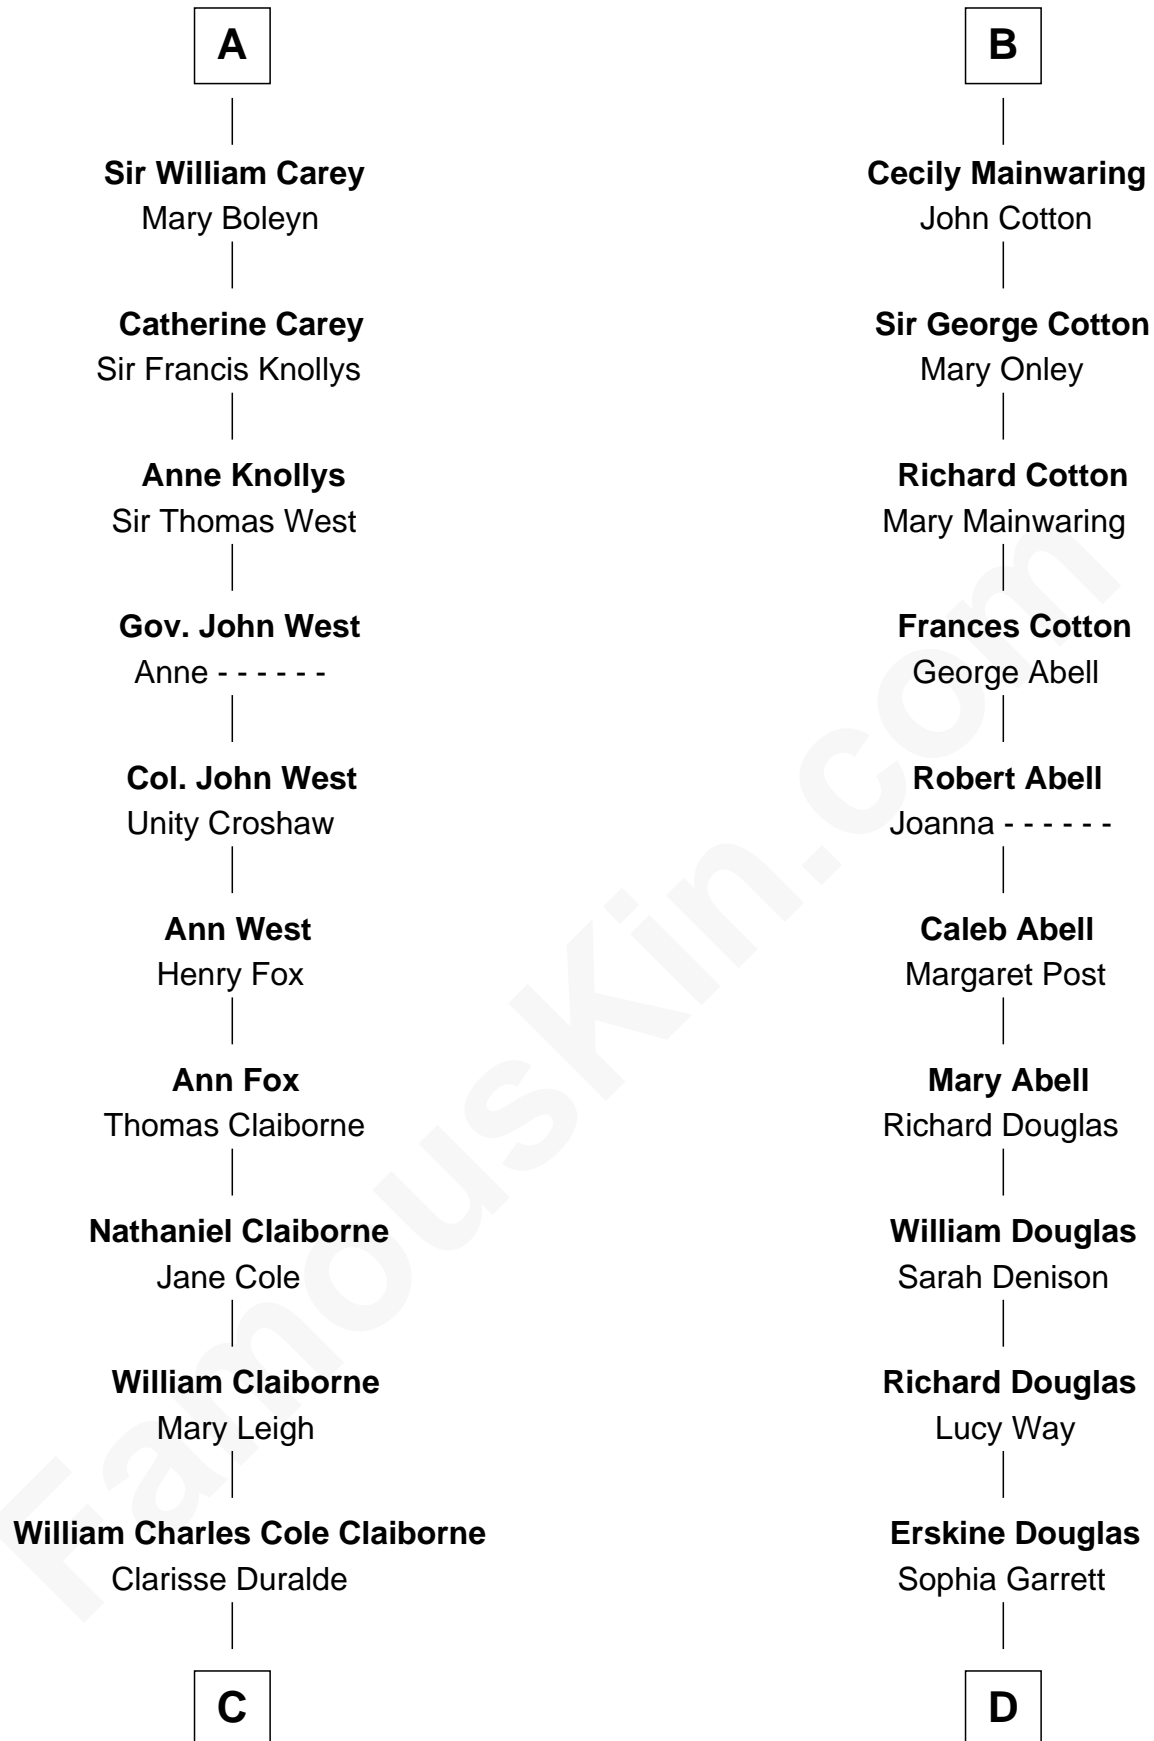

FamousKin.com

Relationship Chart of

Liz Claiborne

Fashion Designer and Founder of Liz Claiborne Inc.

19th cousin 1 time removed of

Melvyn Douglas
Movie Actor

Sir Hugh le Despencer
Isabella de Beauchamp

C

William Charles Cole Claiborne

Louise de Balathier

Fernand Claiborne

Marie Louise Villeré

Omer Villere Claiborne

Carolyn Louise Fenner

Liz Claiborne

Found of Liz Claiborne Inc.