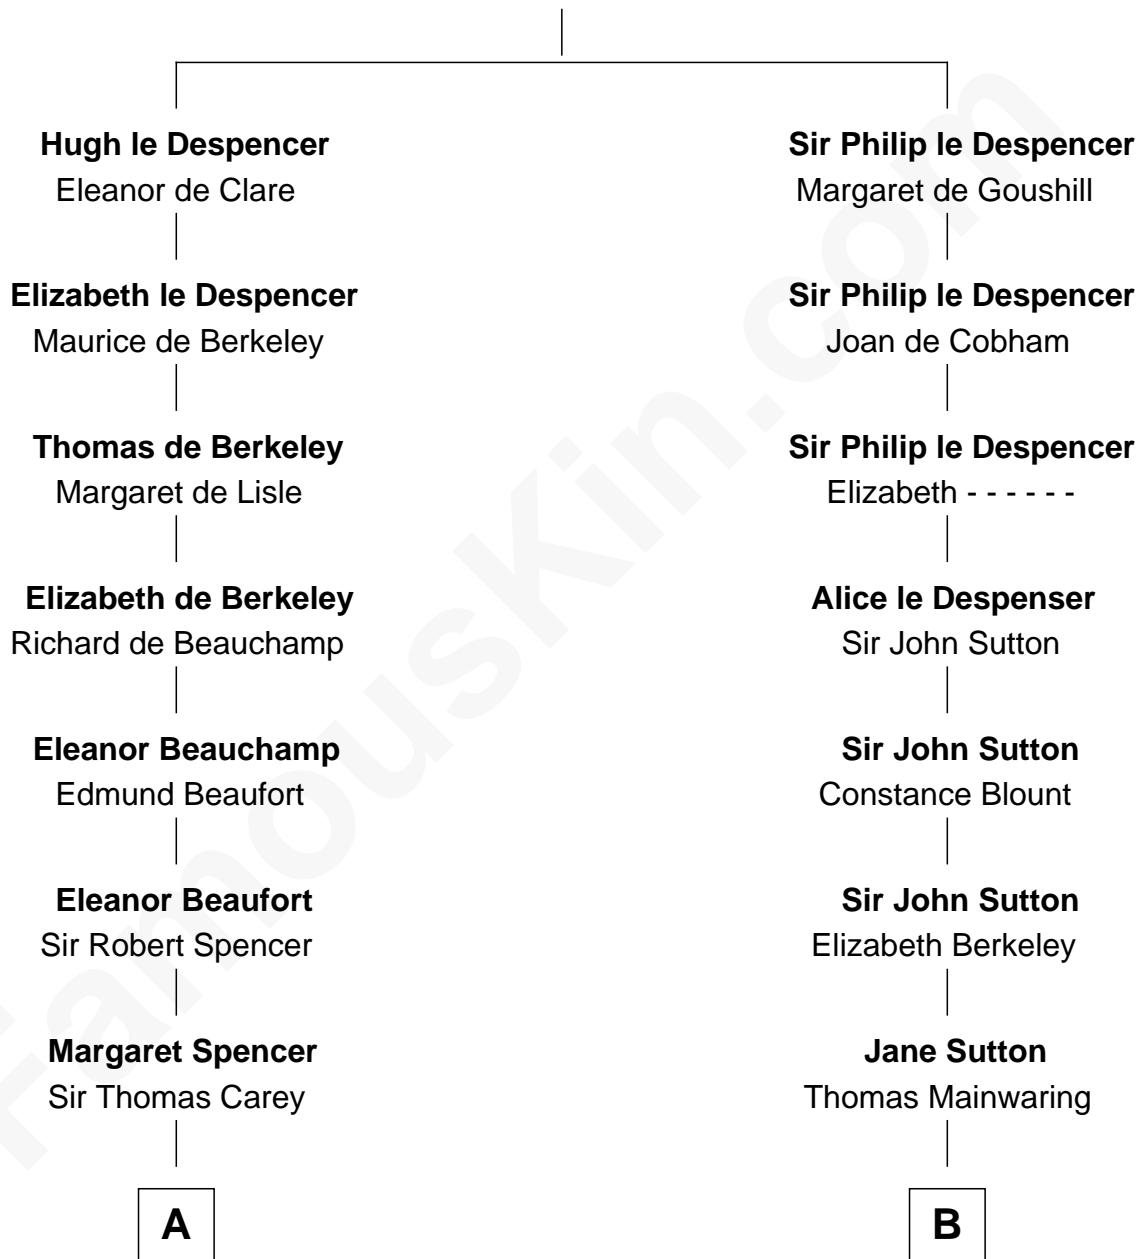

FamousKin.com

Relationship Chart of

Liz Claiborne

Fashion Designer and Founder of Liz Claiborne Inc.

19th cousin 1 time removed of

Melvyn Douglas
Movie Actor

Sir Hugh le Despencer
Isabella de Beauchamp

C

William Charles Cole Claiborne

Louise de Balathier

Fernand Claiborne

Marie Louise Villeré

Omer Villere Claiborne

Carolyn Louise Fenner

Liz Claiborne

Found of Liz Claiborne Inc.