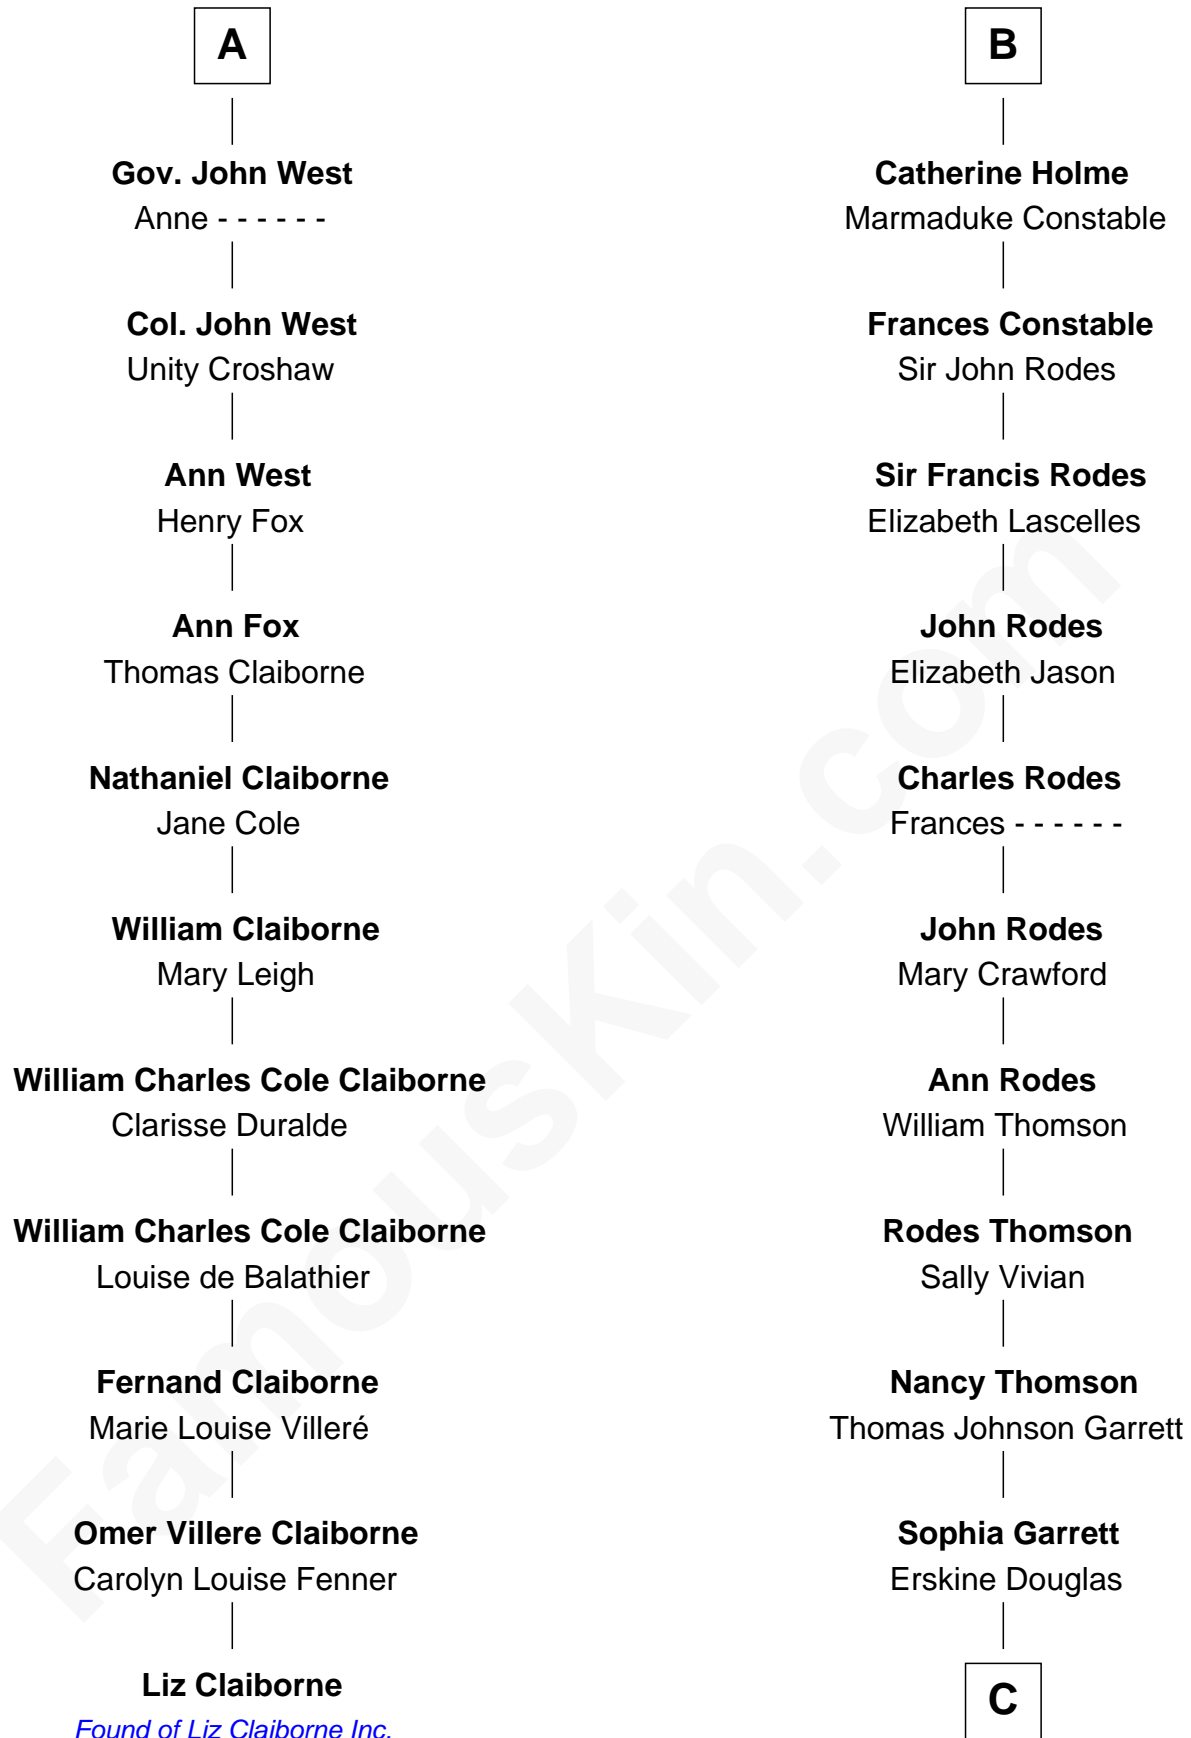

FamousKin.com

Relationship Chart of

Liz Claiborne

Fashion Designer and Founder of Liz Claiborne Inc.

17th cousin 2 times removed of

Melvyn Douglas
Movie Actor

Sir Michael de la Pole
Katherine Wingfield

C

Emma Jane Douglas

Col. George Taliaferro Shackelford

Lena Priscilla Shackelford

Edouard Gregory Hesselberg

Melvyn Douglas

Movie Actor

FamousKin.com