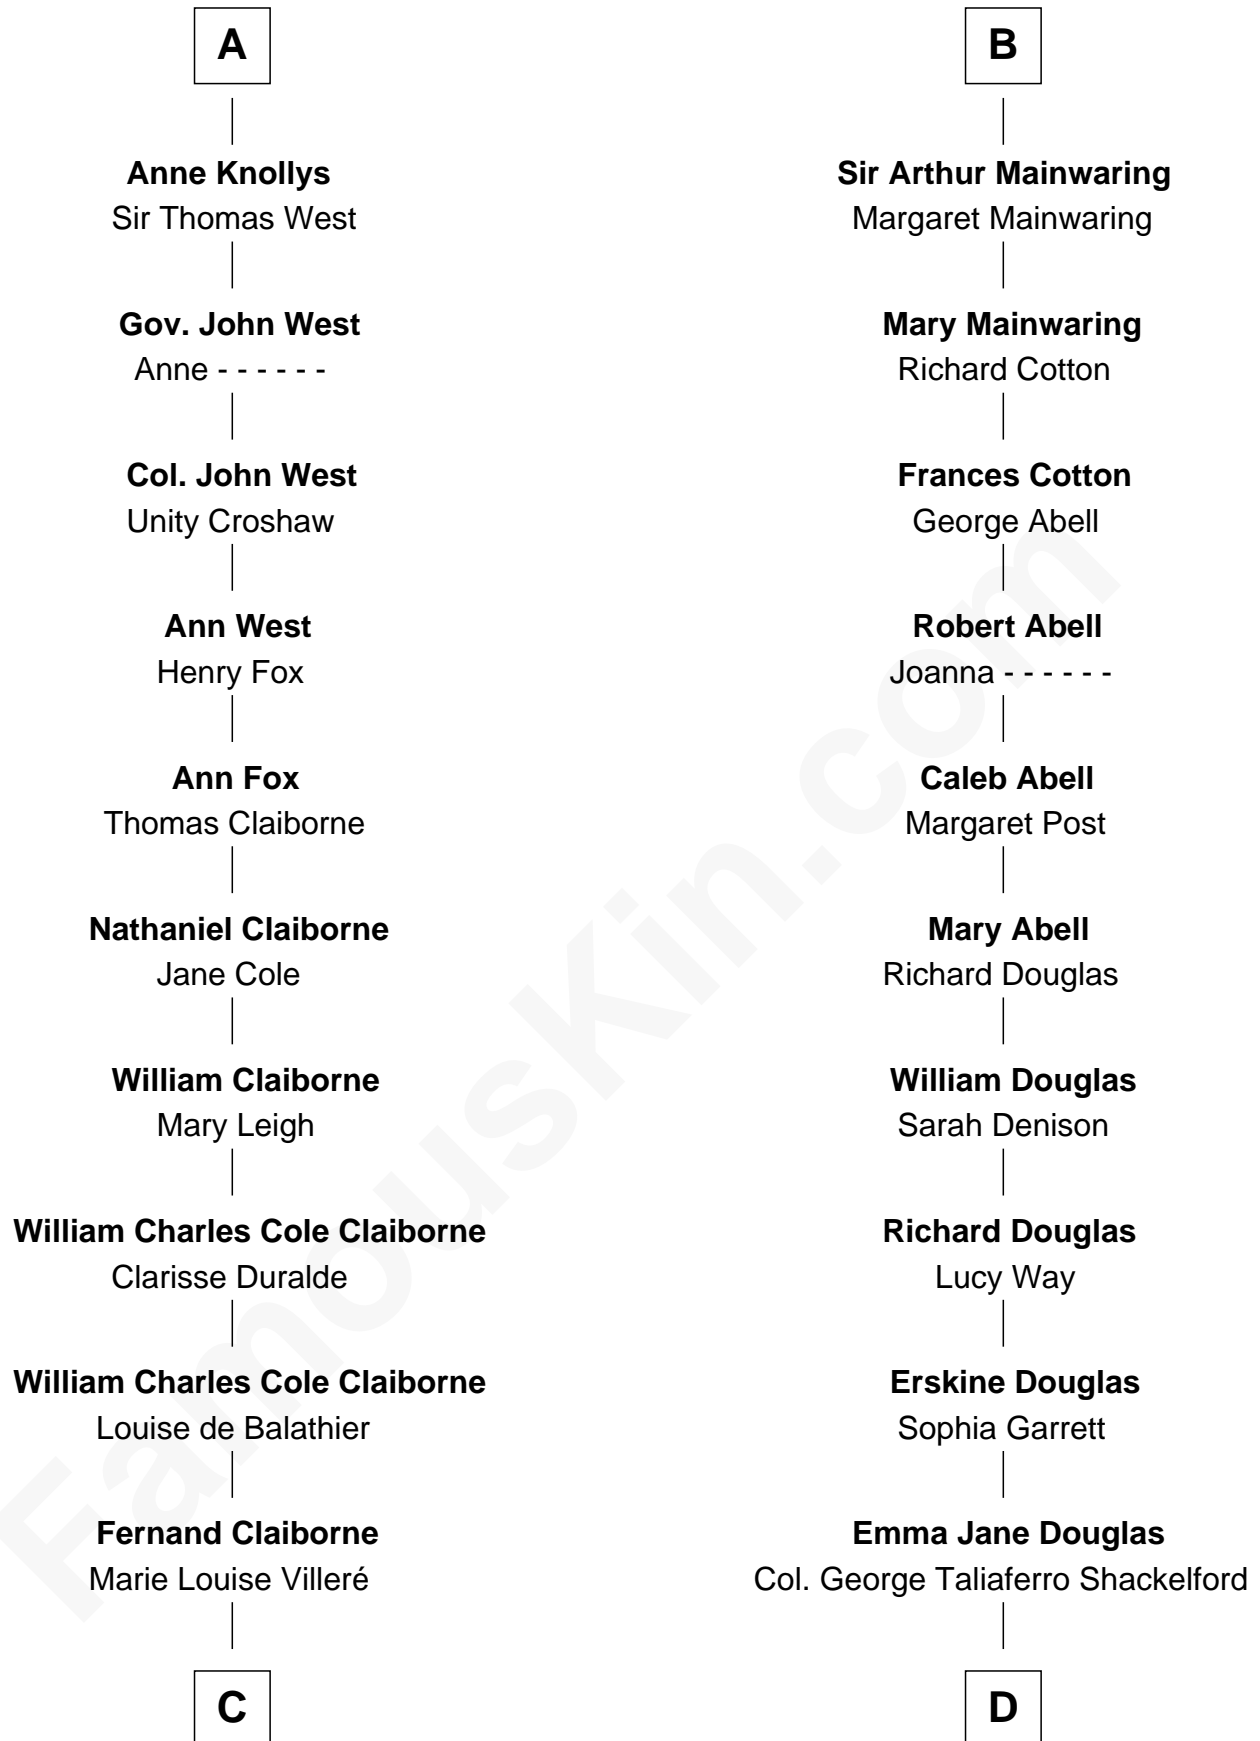

FamousKin.com Relationship Chart of

Liz Claiborne

Fashion Designer and Founder of Liz Claiborne Inc.

18th cousin of

Melvyn Douglas

Movie Actor

C

Omer Villere Claiborne

Carolyn Louise Fenner

Liz Claiborne

Found of Liz Claiborne Inc.

D

Lena Priscilla Shackelford

Edouard Gregory Hesselberg

Melvyn Douglas

Movie Actor