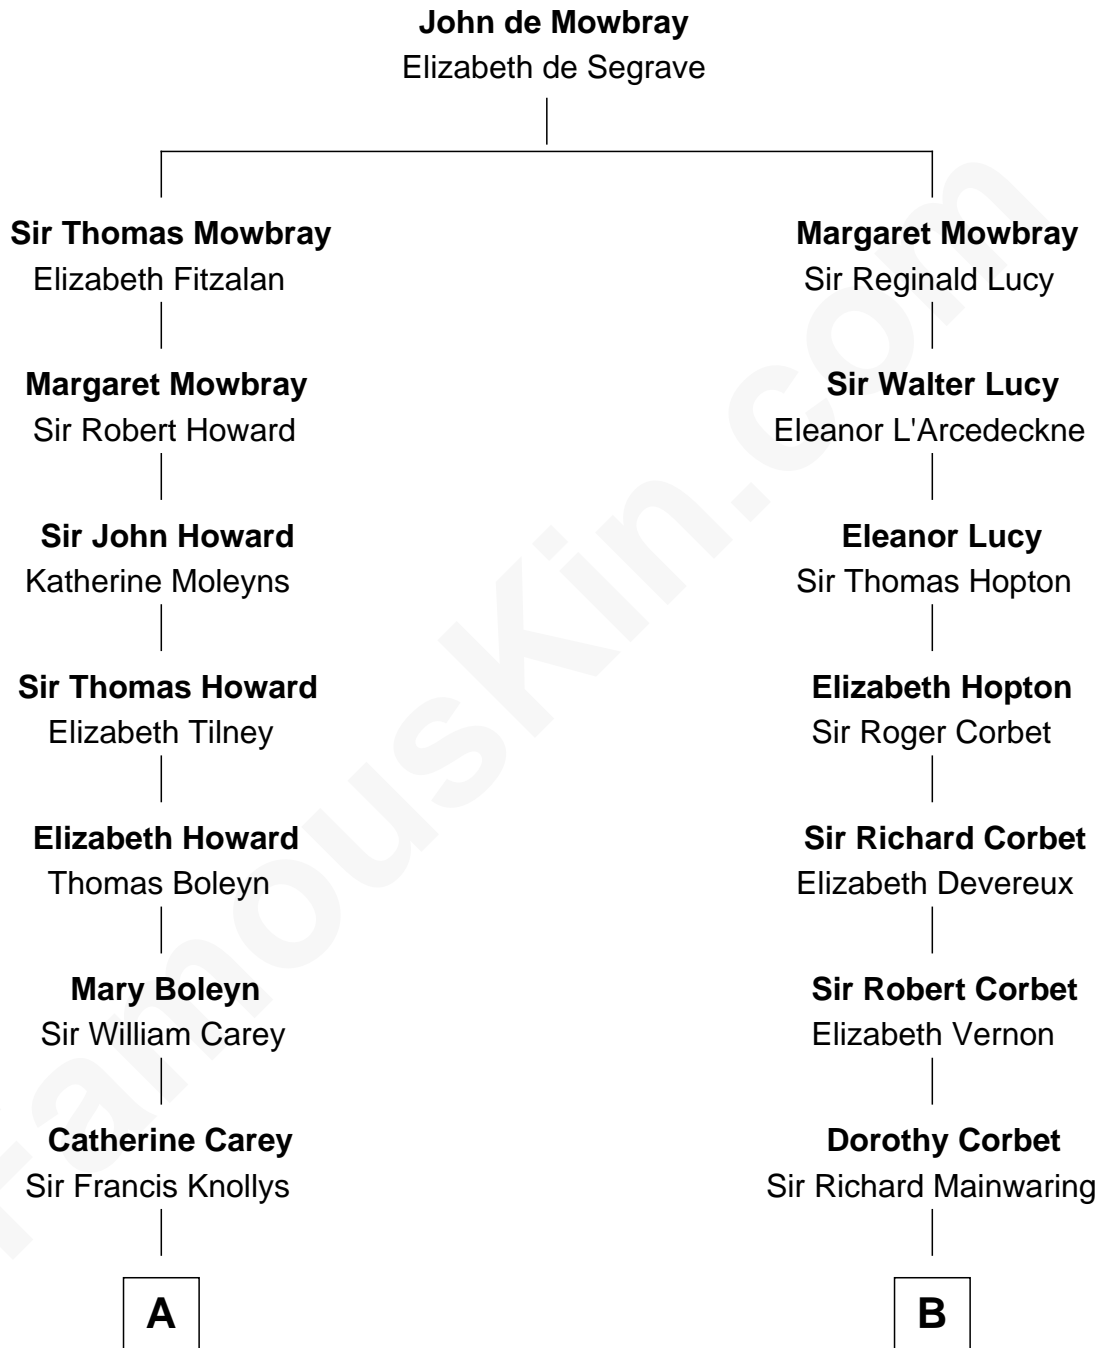

FamousKin.com Relationship Chart of

Liz Claiborne

Fashion Designer and Founder of Liz Claiborne Inc.

18th cousin of

Melvyn Douglas

Movie Actor

C

Omer Villere Claiborne

Carolyn Louise Fenner

Liz Claiborne

Found of Liz Claiborne Inc.

D

Lena Priscilla Shackelford

Edouard Gregory Hesselberg

Melvyn Douglas

Movie Actor