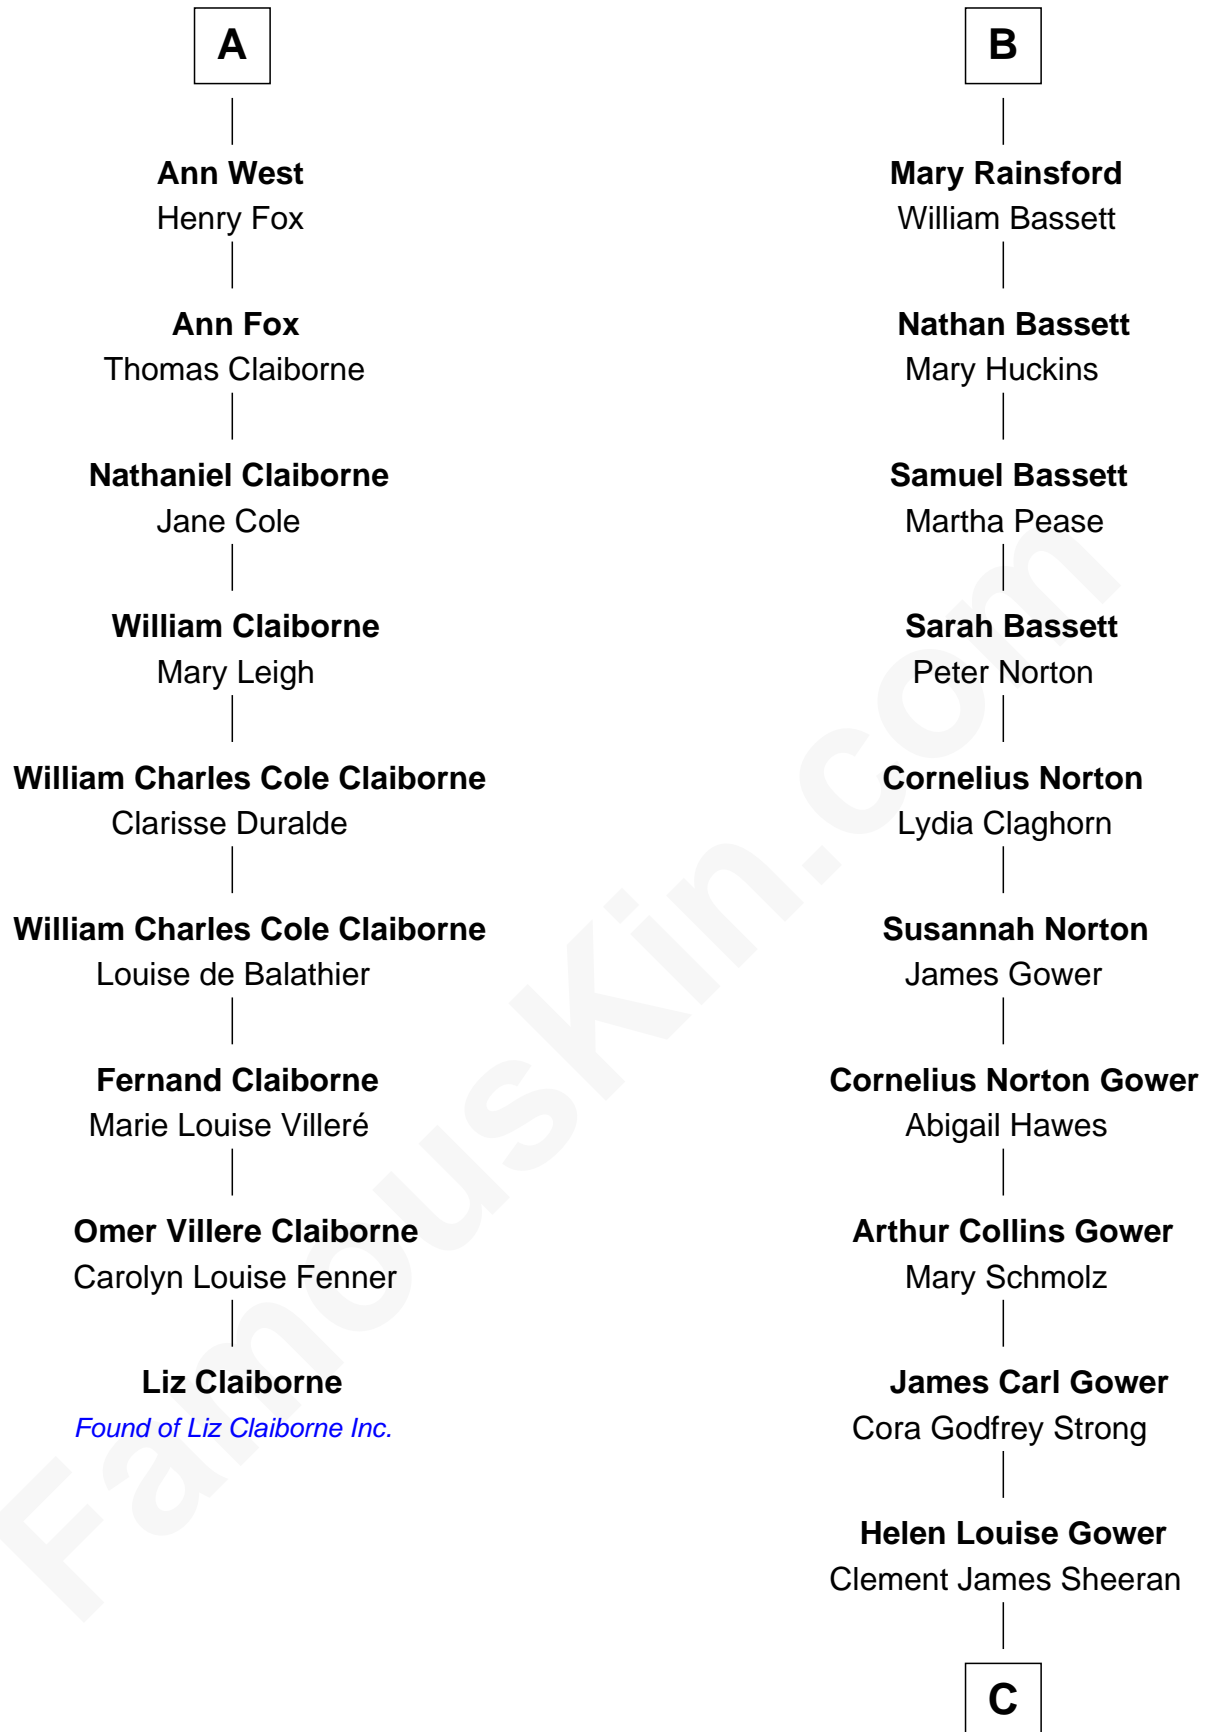

FamousKin.com

Relationship Chart of

Liz Claiborne

Fashion Designer and Founder of Liz Claiborne Inc.

15th cousin 3 times removed of

Sarah Palin

9th Governor of Alaska

Sir Robert Hungerford

Margaret Botreaux

C

Sarah Sheeran
Charles Richard Heath

Sarah Palin
9th Governor of Alaska

FamousKin.com