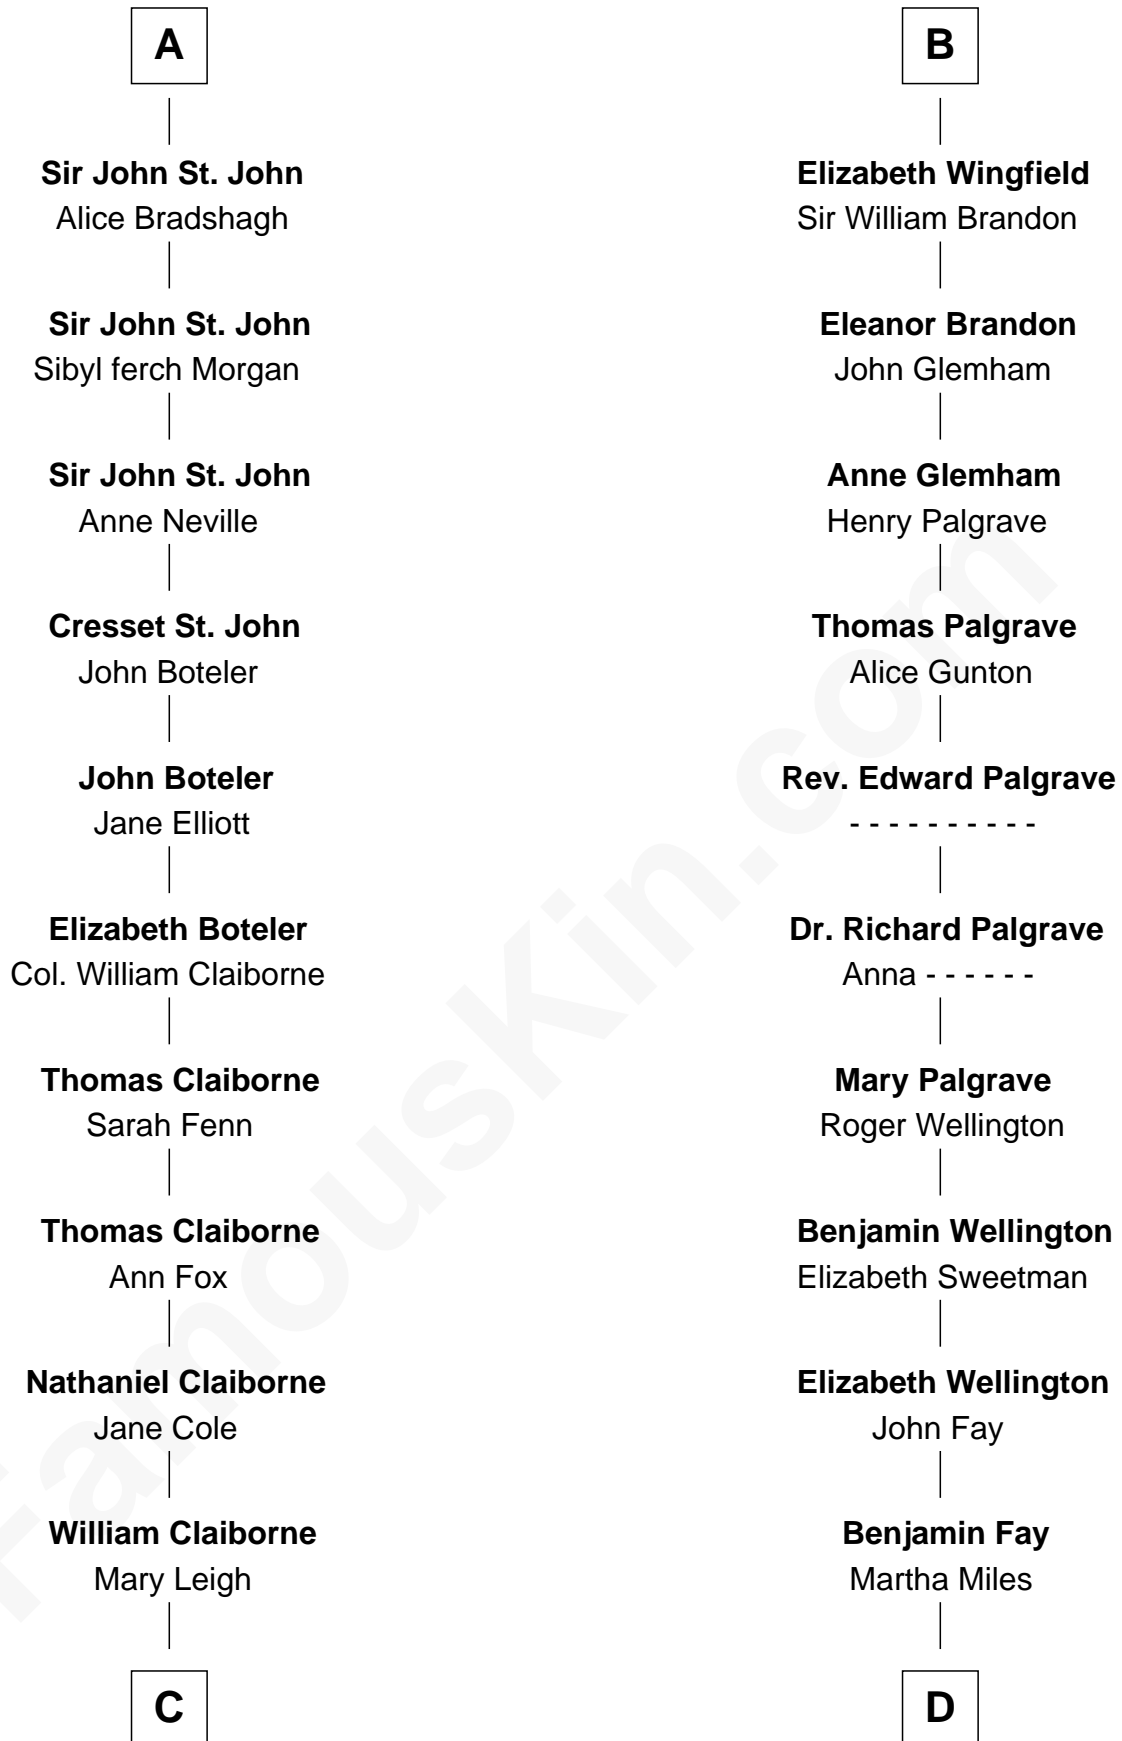

FamousKin.com

Relationship Chart of

Liz Claiborne

Fashion Designer and Founder of Liz Claiborne Inc.

19th cousin 2 times removed of

Shubael D. Childs

Founder of S.D. Childs & Company

C

William Charles Cole Claiborne
Clarisse Duralde

William Charles Cole Claiborne
Louise de Balathier

Fernand Claiborne
Marie Louise Villeré

Omer Villere Claiborne
Carolyn Louise Fenner

Liz Claiborne
Found of Liz Claiborne Inc.