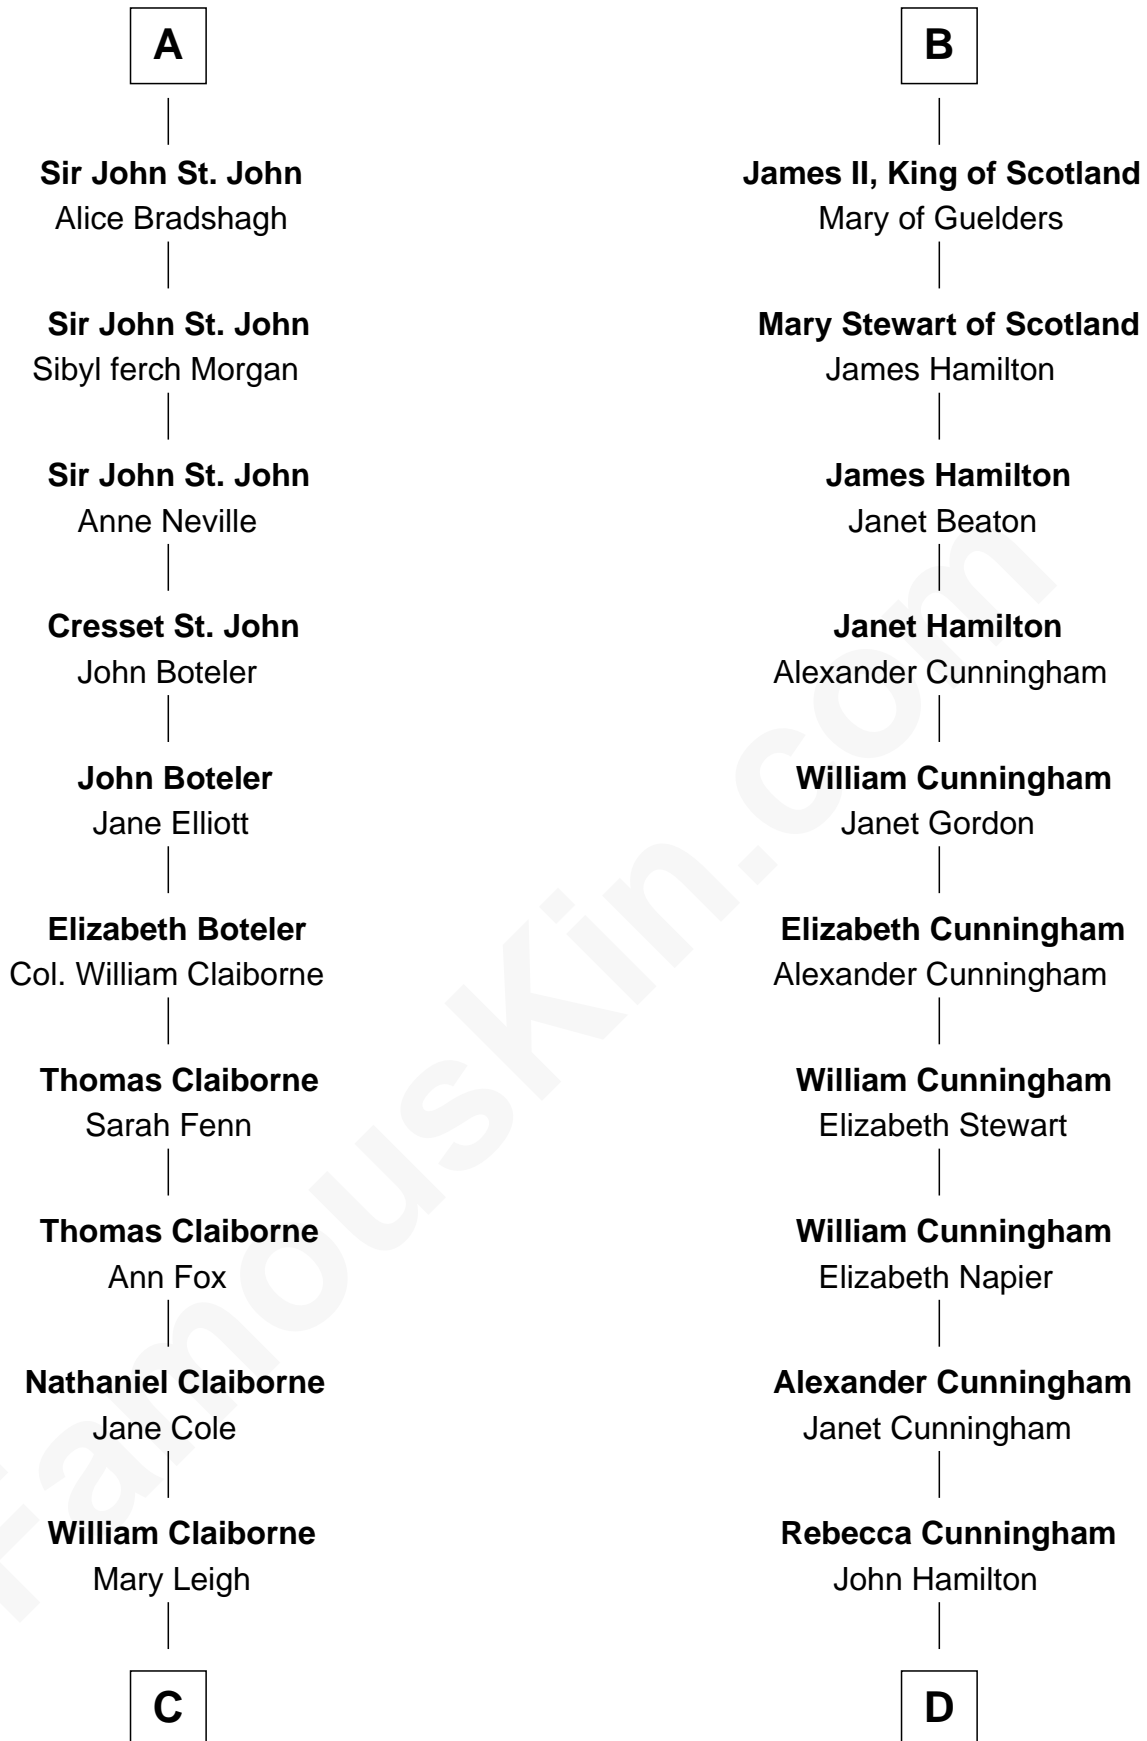

## Relationship Chart of

### Liz Claiborne

*Fashion Designer and Founder of Liz Claiborne Inc.*

19th cousin 2 times removed of

### Alexander Hamilton

*1st U.S. Secretary of the Treasury*

**C**

**William Charles Cole Claiborne**

Clarisse Duralde

**William Charles Cole Claiborne**

Louise de Balathier

**Fernand Claiborne**