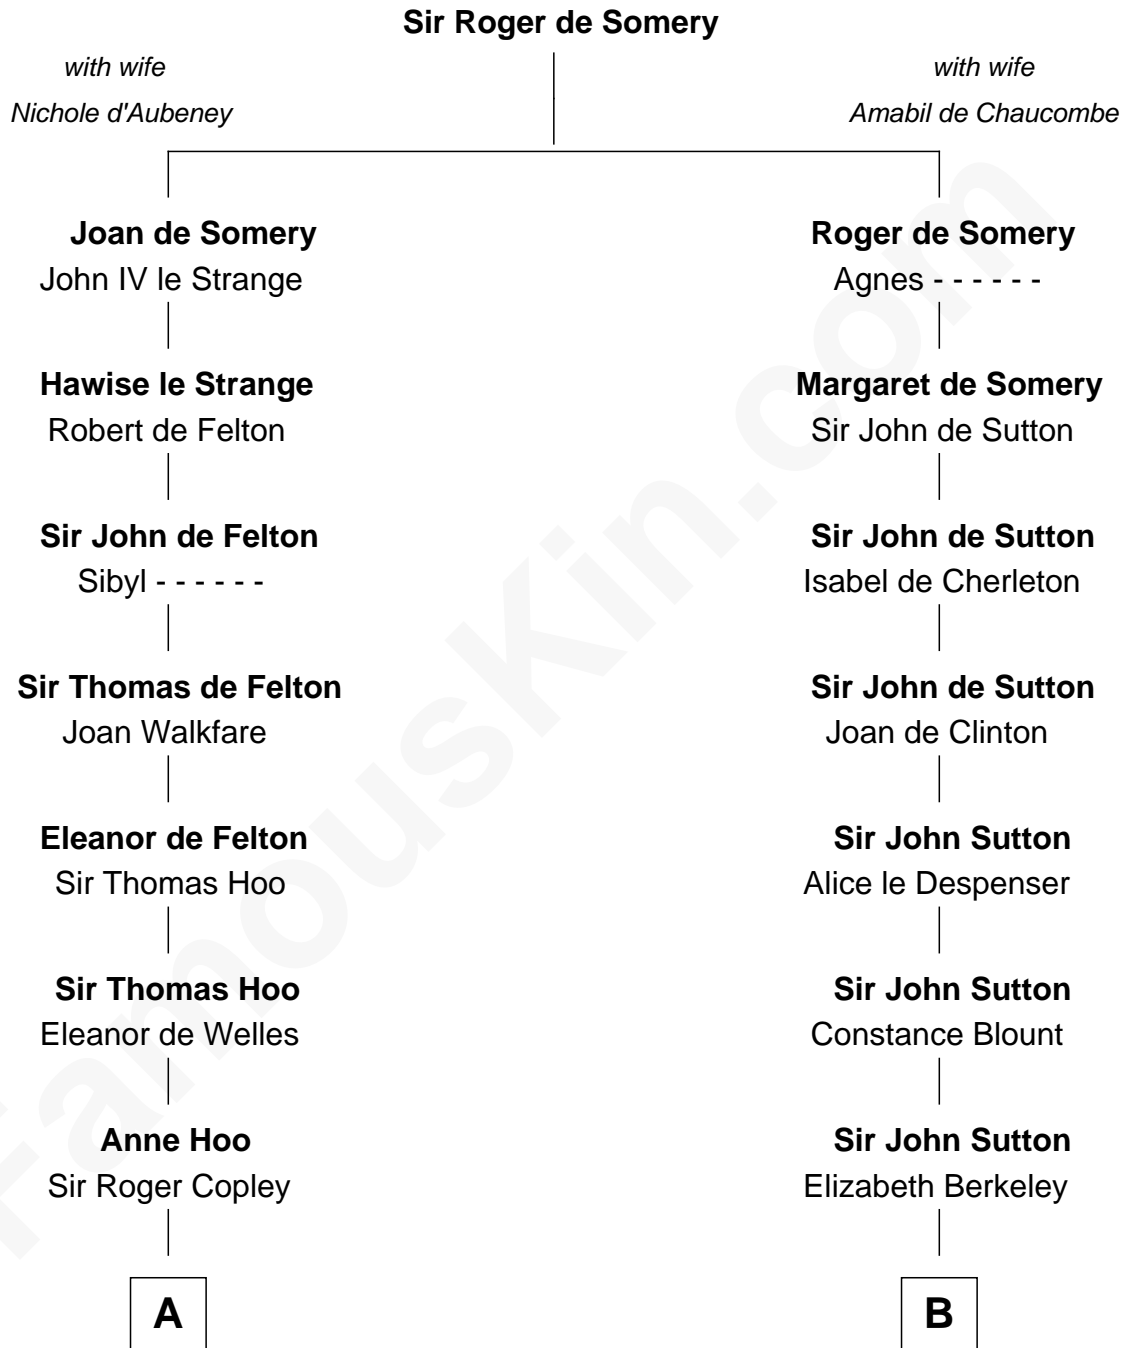

# FamousKin.com Relationship Chart of

**Liz Claiborne**

*Fashion Designer and Founder of Liz Claiborne Inc.*

21st cousin of

**Princess Diana**

*Princess of Wales*

**C**

**William Charles Cole Claiborne**

Clarisse Duralde

**William Charles Cole Claiborne**

Louise de Balathier

**Fernand Claiborne**

Marie Louise Villeré

**Omer Villere Claiborne**

Carolyn Louise Fenner

**Liz Claiborne**

**Edward John Spencer**

Frances Ruth Burke Roche

**Princess Diana**

*Princess of Wales*