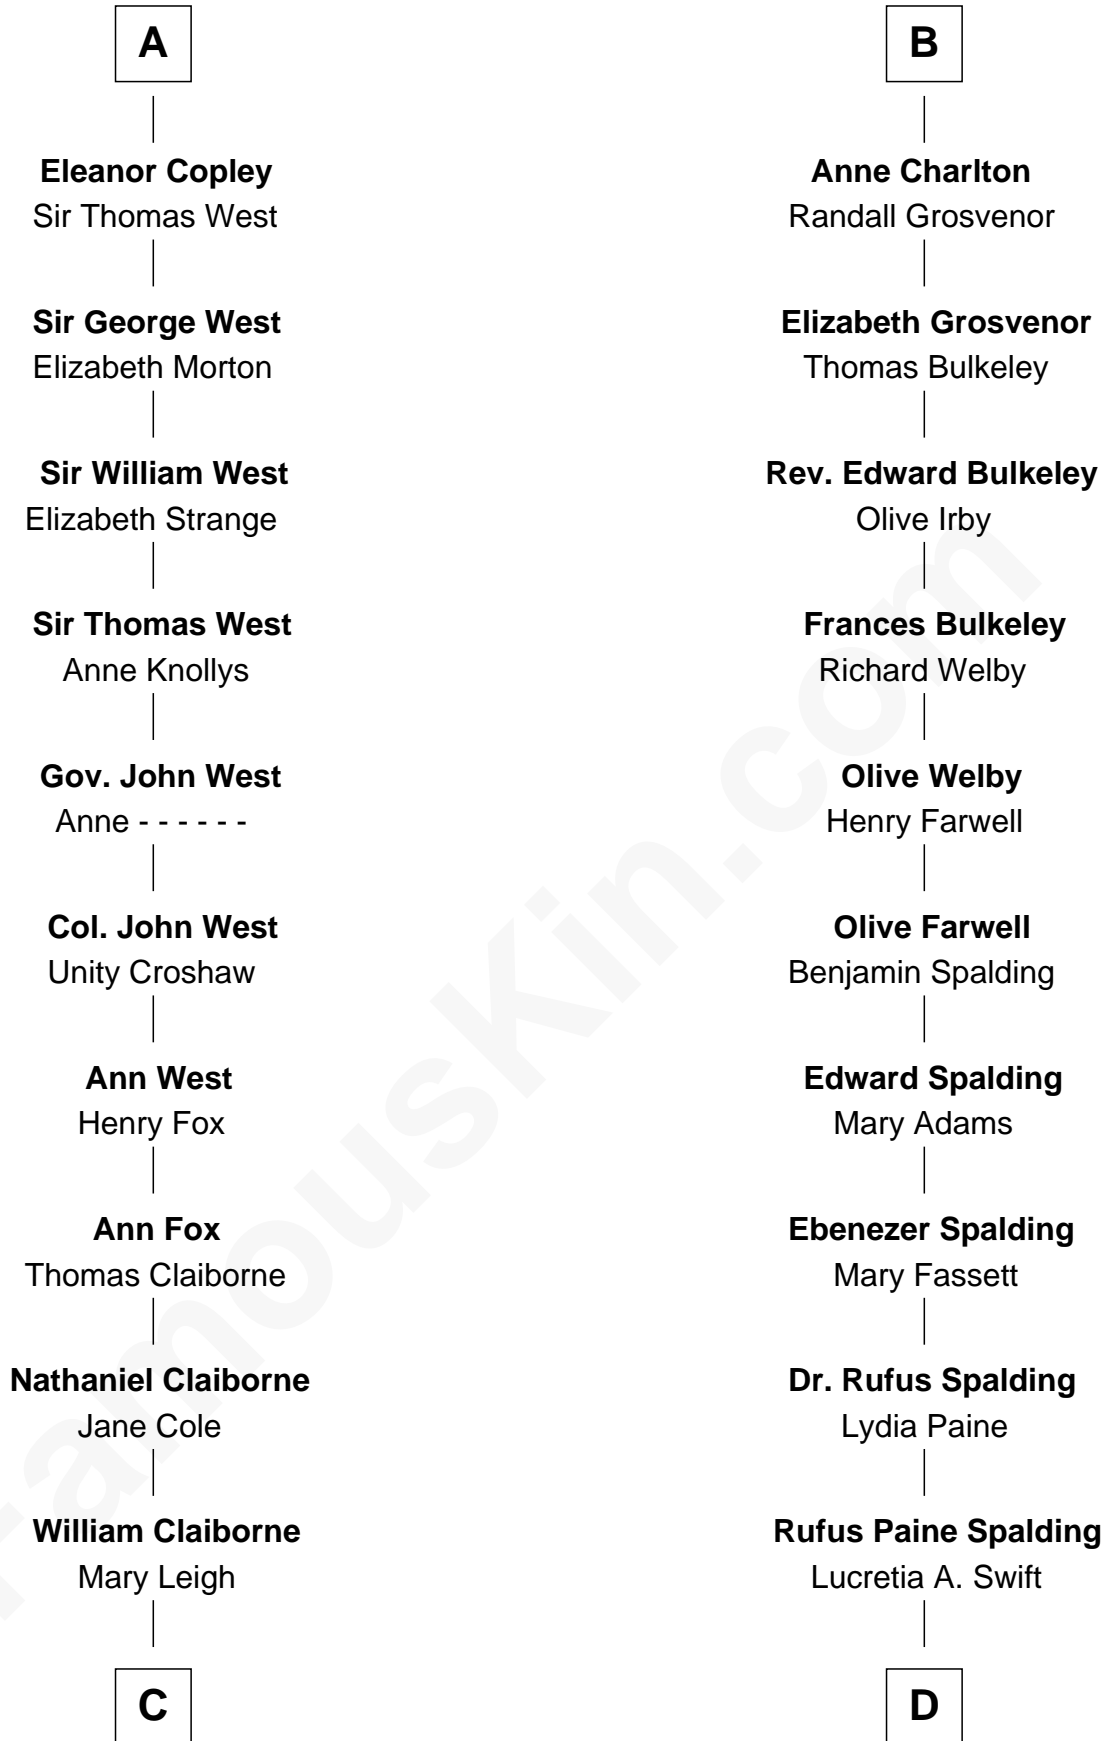

## Relationship Chart of

### Liz Claiborne

*Fashion Designer and Founder of Liz Claiborne Inc.*

18th cousin 3 times removed of

### William Rufus Day

*36th U.S. Secretary of State*

**Sir Roger de Somery**

Nichole d'Aubenev

**C**

**William Charles Cole Claiborne**

Clarisse Duralde

**William Charles Cole Claiborne**

Louise de Balathier

**Fernand Claiborne**

Marie Louise Villeré

**Omer Villere Claiborne**

Carolyn Louise Fenner

**Liz Claiborne**

*Found of Liz Claiborne Inc.*

**D**