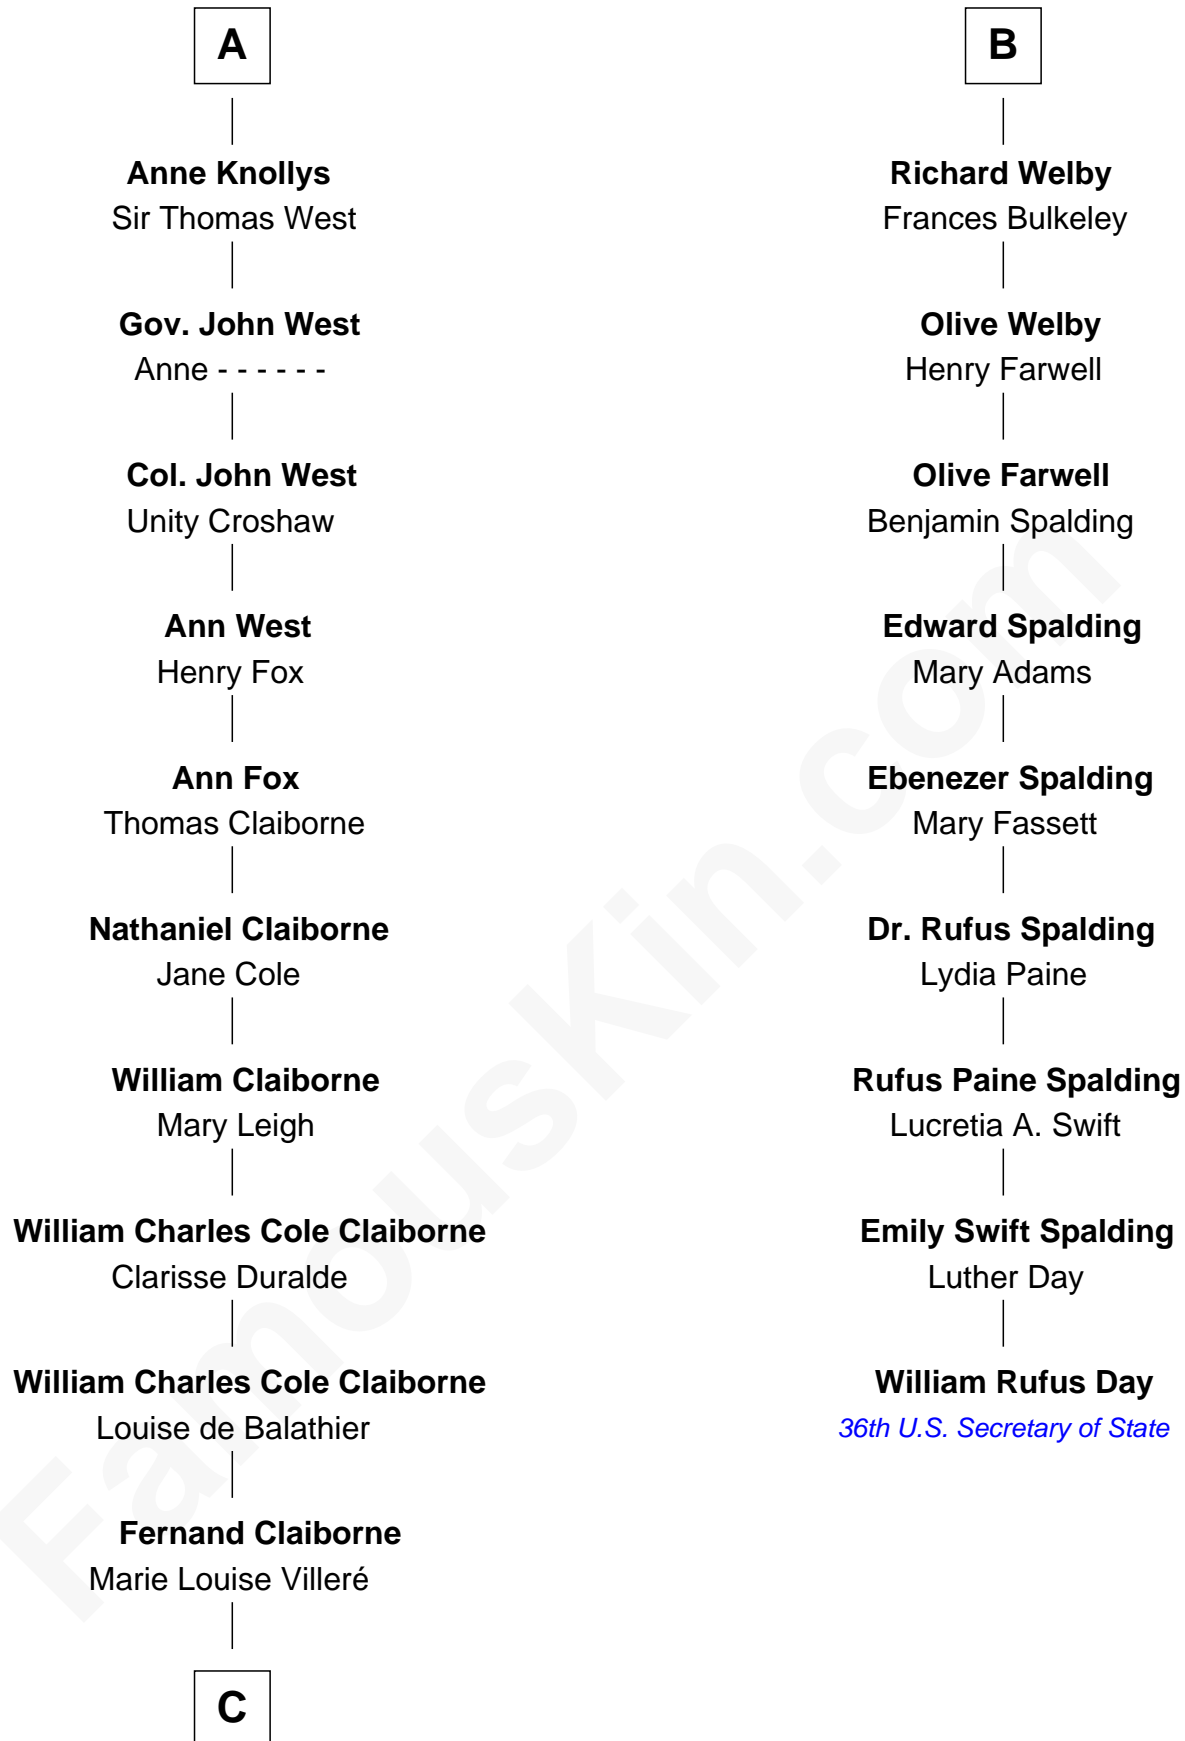

FamousKin.com

Relationship Chart of

Liz Claiborne

Fashion Designer and Founder of Liz Claiborne Inc.

15th cousin 3 times removed of

William Rufus Day

36th U.S. Secretary of State

Sir Reynold de Grey
Eleanor le Strange

C

—
Omer Villere Claiborne
Carolyn Louise Fenner

—
Liz Claiborne
Found of Liz Claiborne Inc.

FamousKin.com