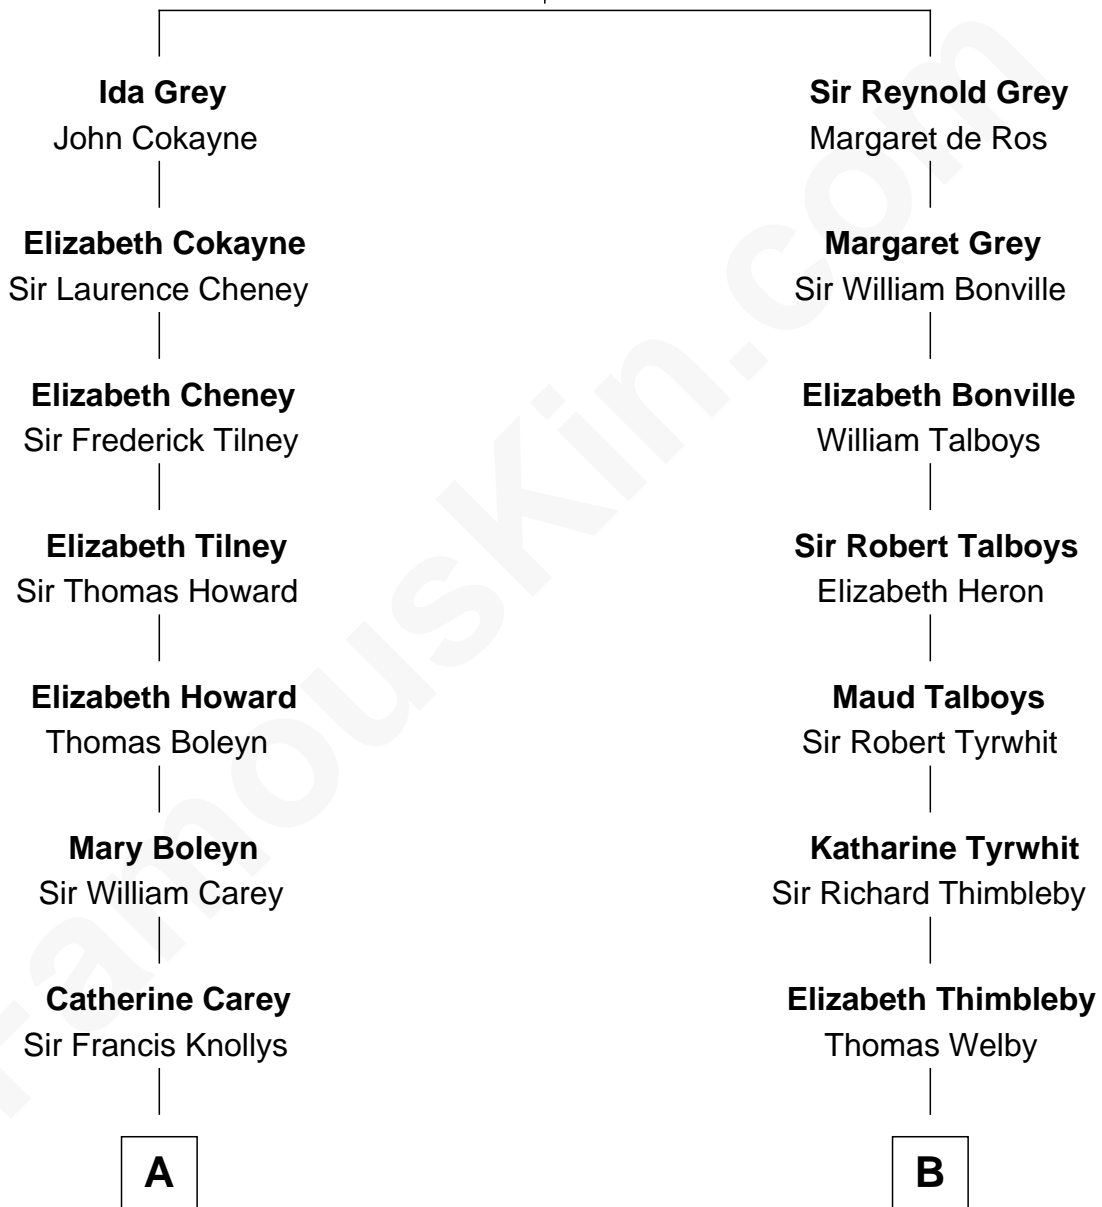

FamousKin.com

Relationship Chart of

Liz Claiborne

Fashion Designer and Founder of Liz Claiborne Inc.

15th cousin 3 times removed of

William Rufus Day

36th U.S. Secretary of State

Sir Reynold de Grey
Eleanor le Strange

C

—
Omer Villere Claiborne
Carolyn Louise Fenner

—
Liz Claiborne
Found of Liz Claiborne Inc.

FamousKin.com