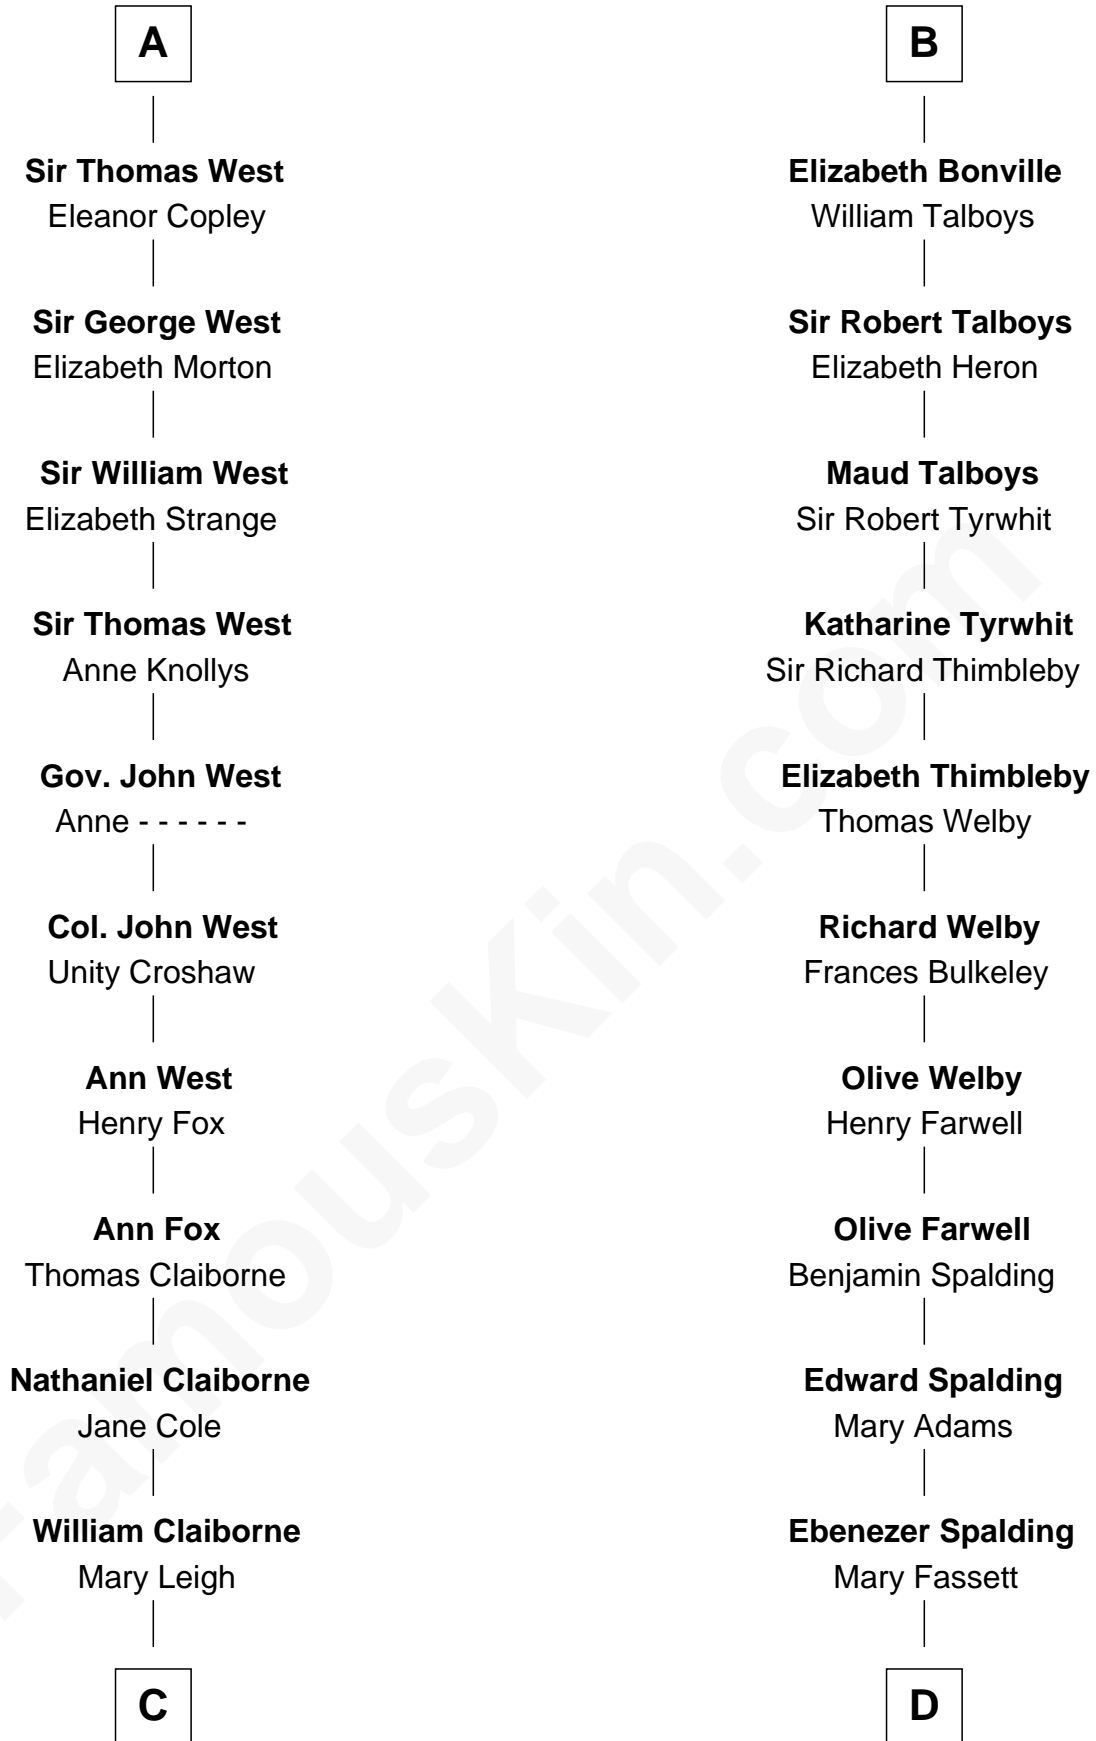

FamousKin.com

Relationship Chart of

Liz Claiborne

Fashion Designer and Founder of Liz Claiborne Inc.

20th cousin 1 time removed of

William Rufus Day

36th U.S. Secretary of State

C

William Charles Cole Claiborne

Clarisse Duralde

William Charles Cole Claiborne

Louise de Balathier

Fernand Claiborne

Marie Louise Villeré

Omer Villere Claiborne

Carolyn Louise Fenner