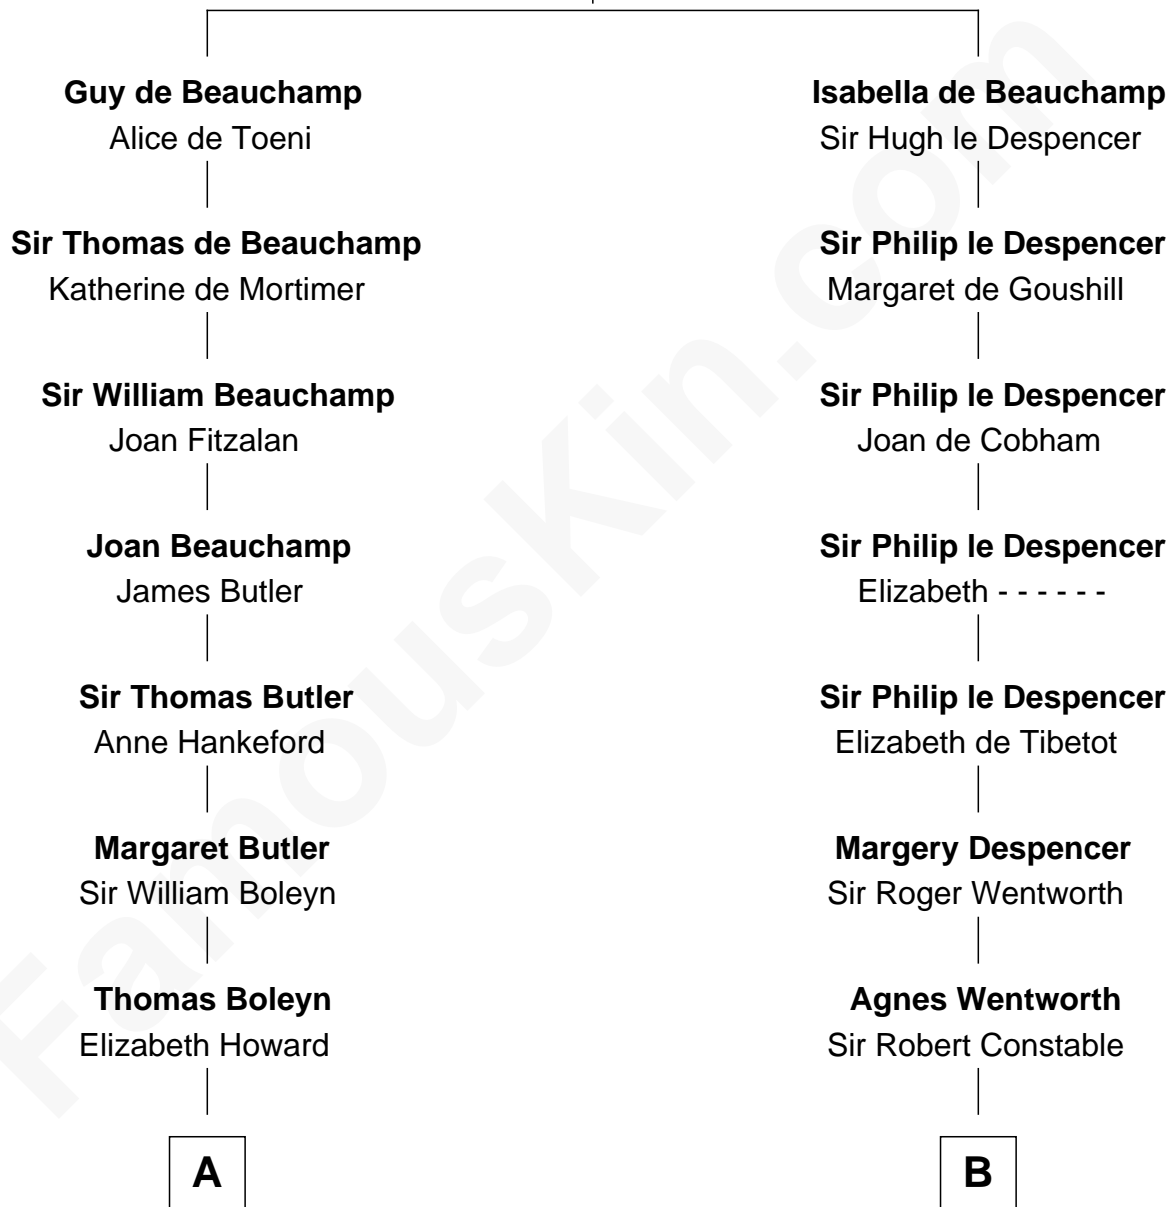

## Relationship Chart of

### Liz Claiborne

*Fashion Designer and Founder of Liz Claiborne Inc.*

19th cousin 1 time removed of

### William Rufus Day

*36th U.S. Secretary of State*

**William de Beauchamp**

Maud FitzJohn

**C**

**William Charles Cole Claiborne**

Louise de Balathier

**Fernand Claiborne**