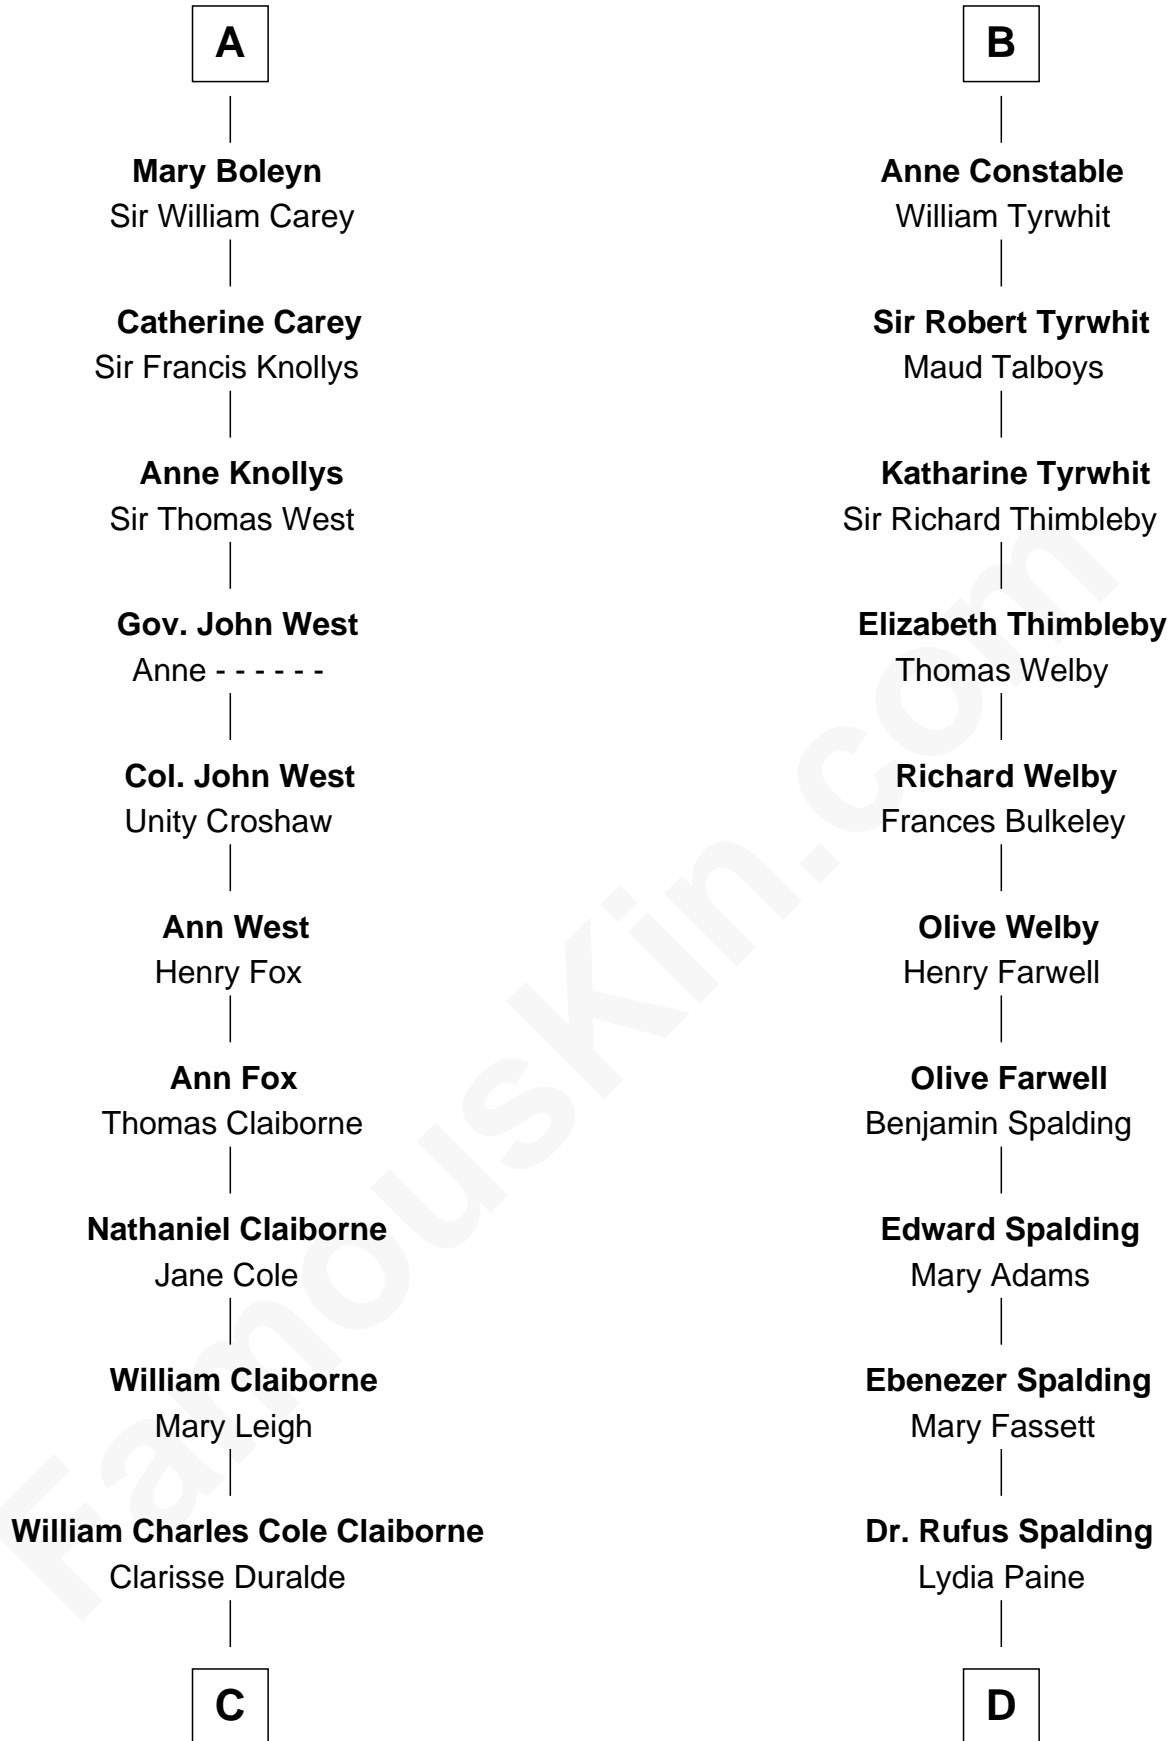

### Liz Claiborne

*Fashion Designer and Founder of Liz Claiborne Inc.*

19th cousin 1 time removed of

### William Rufus Day

*36th U.S. Secretary of State*

**William de Beauchamp**

Maud FitzJohn

**C**

**William Charles Cole Claiborne**

Louise de Balathier

**Fernand Claiborne**

Marie Louise Villeré

**Omer Villere Claiborne**

Carolyn Louise Fenner

**Liz Claiborne**

*Found of Liz Claiborne Inc.*

**D**

**Rufus Paine Spalding**

Lucretia A. Swift