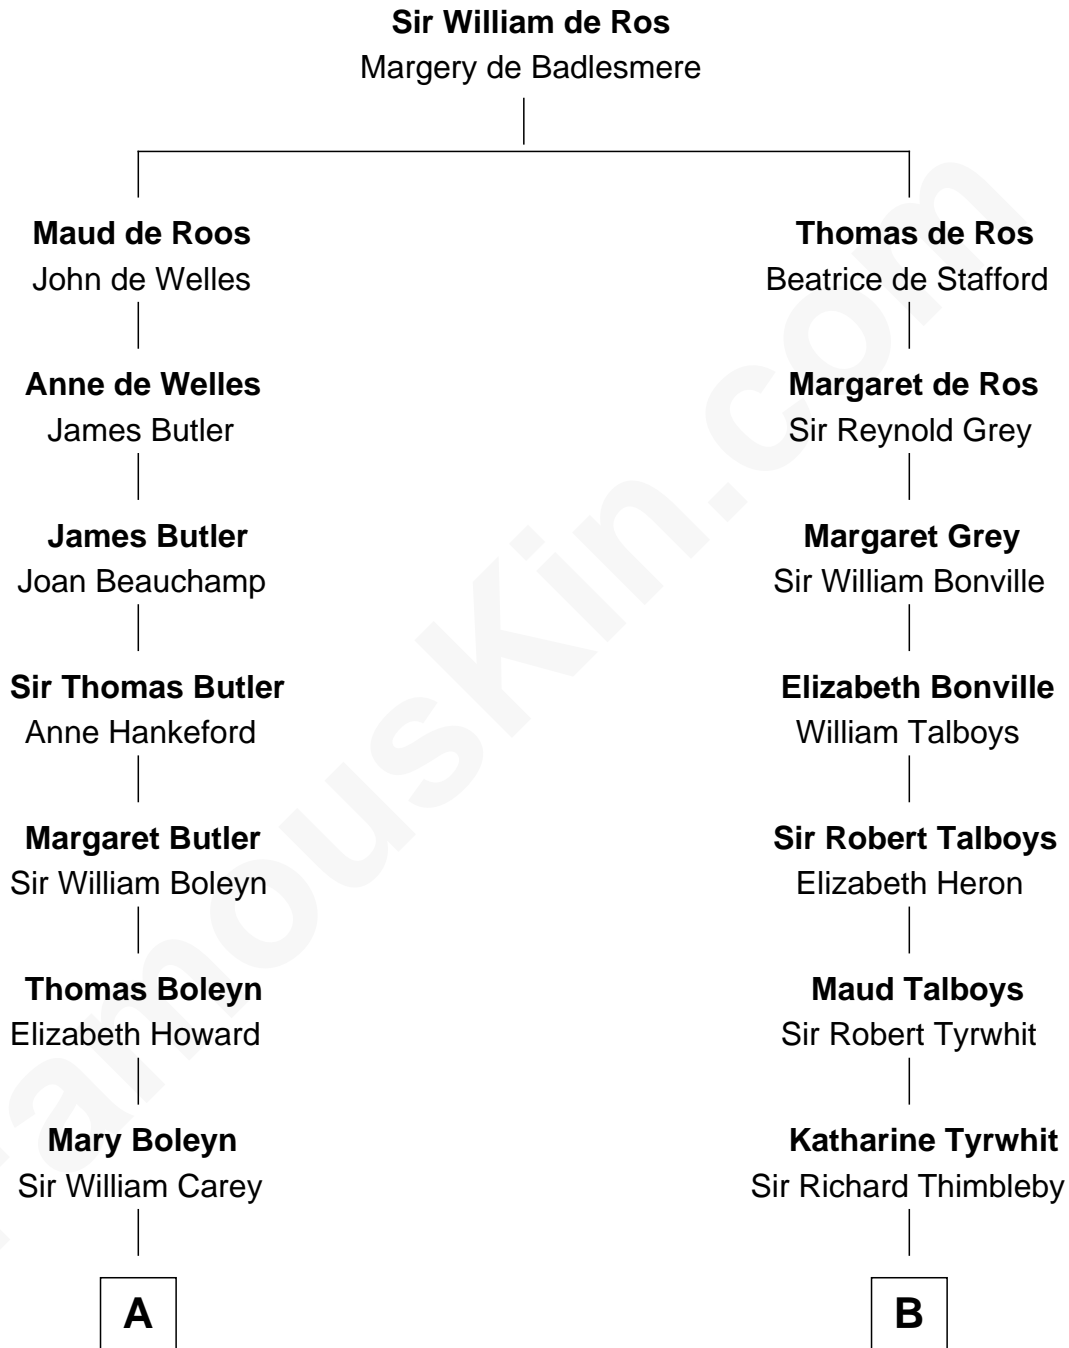

## Relationship Chart of

### Liz Claiborne

*Fashion Designer and Founder of Liz Claiborne Inc.*

16th cousin 3 times removed of

**William Rufus Day**

*36th U.S. Secretary of State*

**C**

—  
**Fernand Claiborne**  
Marie Louise Villeré

—  
**Omer Villere Claiborne**  
Carolyn Louise Fenner

—  
**Liz Claiborne**  
*Found of Liz Claiborne Inc.*

FamousKin.com