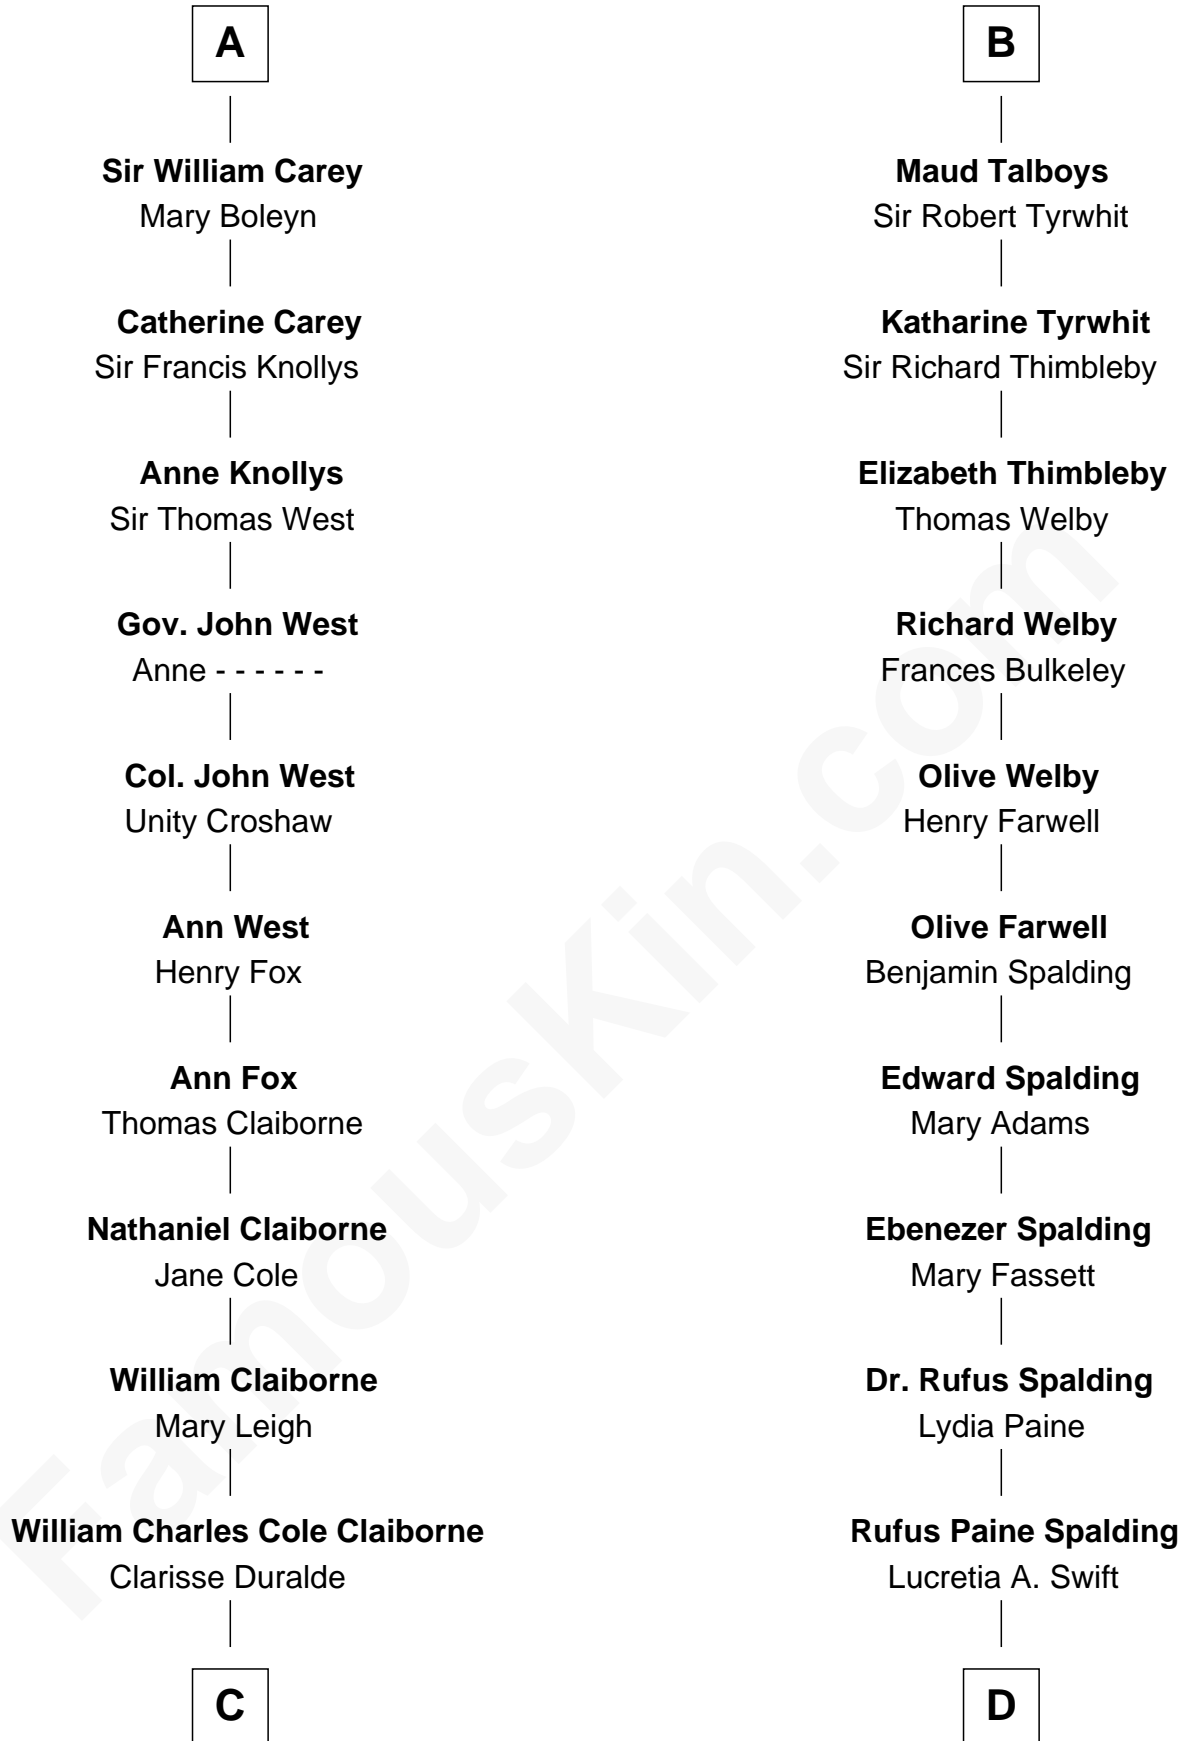

FamousKin.com

Relationship Chart of

Liz Claiborne

Fashion Designer and Founder of Liz Claiborne Inc.

18th cousin 2 times removed of

William Rufus Day

36th U.S. Secretary of State

Sir Gilbert de Clare

Joan of Acre

FamousKin.com