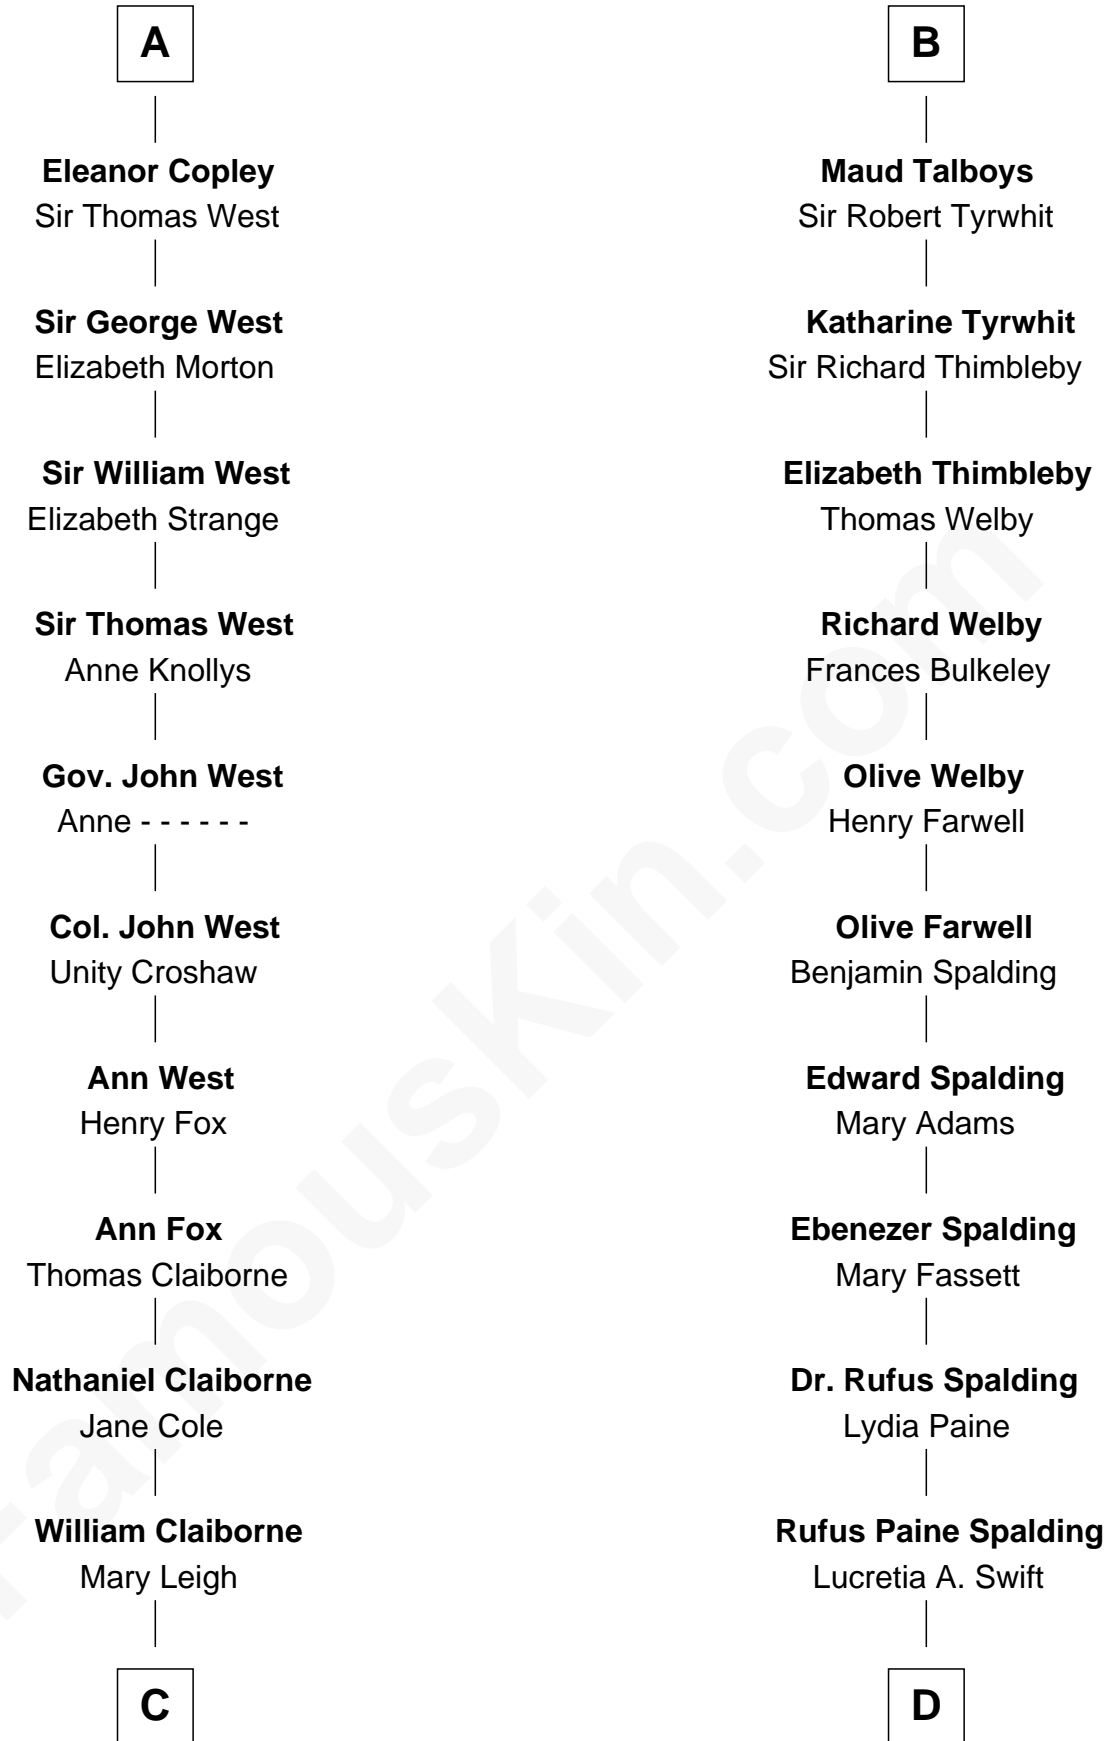

## Relationship Chart of

### Liz Claiborne

*Fashion Designer and Founder of Liz Claiborne Inc.*

18th cousin 3 times removed of

**William Rufus Day**

*36th U.S. Secretary of State*

**Sir Hugh I de Audley**

Iseult de Mortimer

**C**

**William Charles Cole Claiborne**

Clarisse Duralde

**William Charles Cole Claiborne**

Louise de Balathier

**Fernand Claiborne**

Marie Louise Villeré

**Omer Villere Claiborne**

Carolyn Louise Fenner