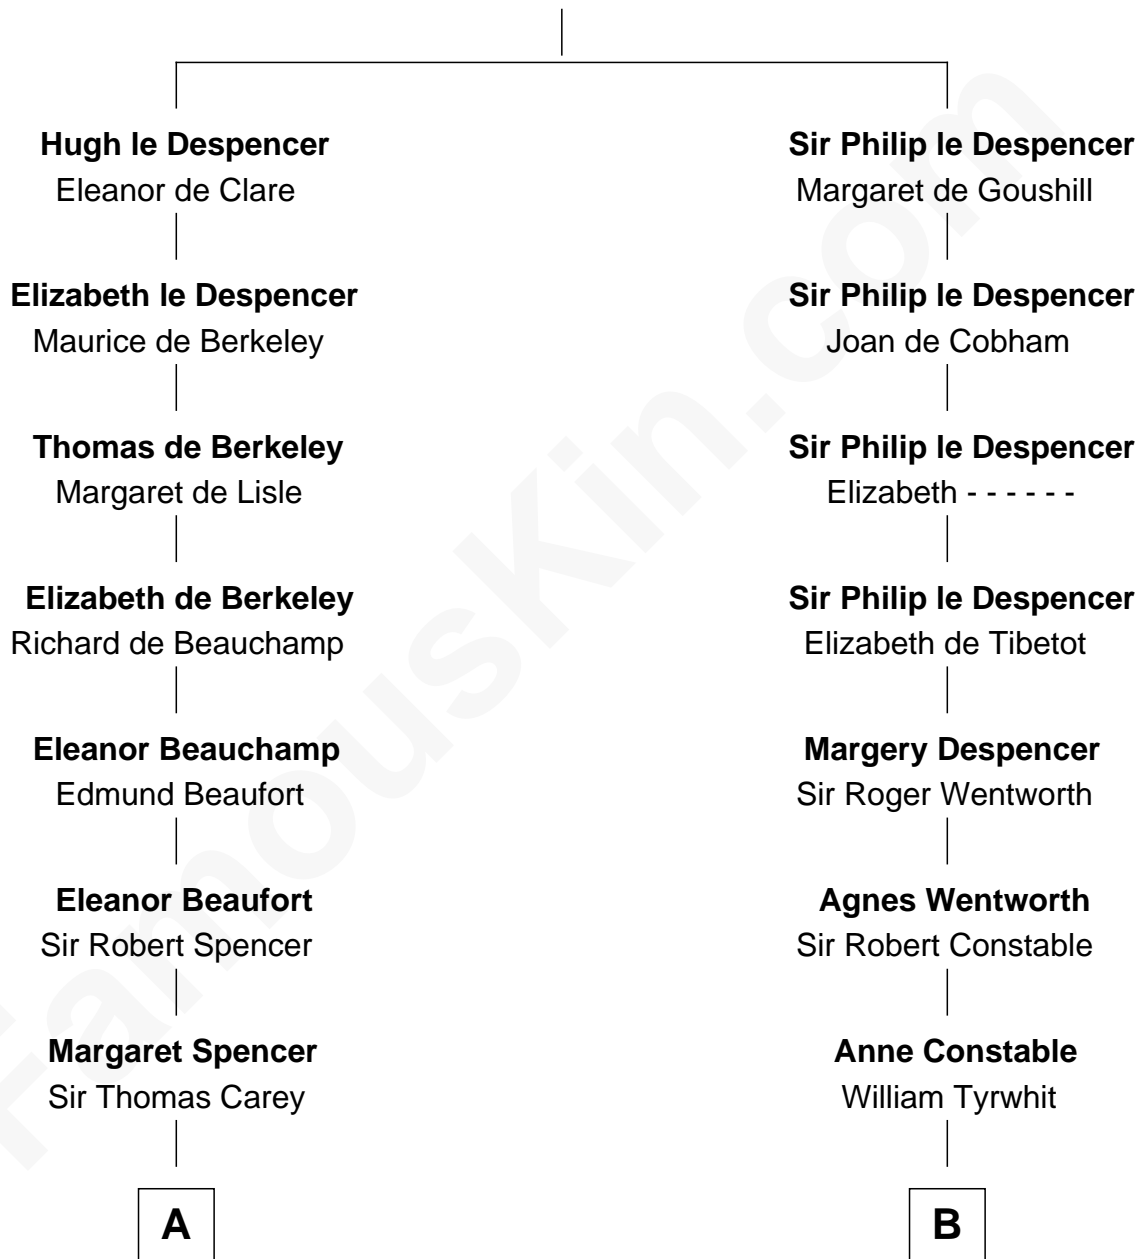

## Relationship Chart of

### Liz Claiborne

*Fashion Designer and Founder of Liz Claiborne Inc.*

18th cousin 2 times removed of

### William Rufus Day

*36th U.S. Secretary of State*

**Sir Hugh le Despencer**  
Isabella de Beauchamp

FamousKin.com