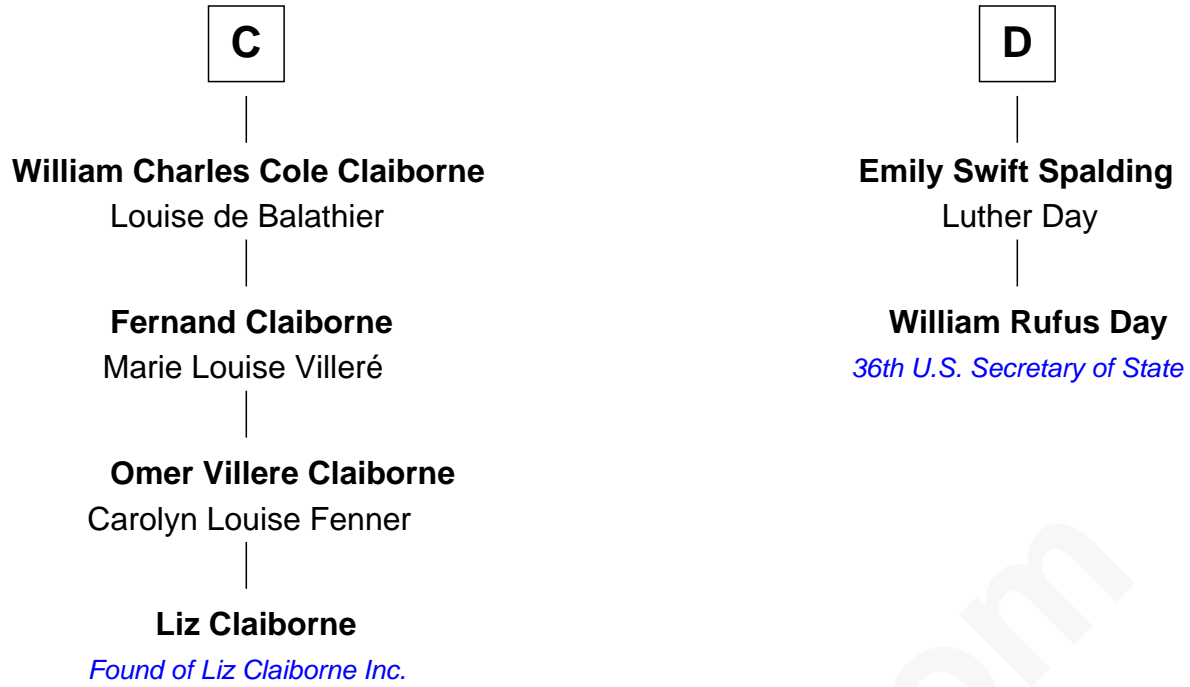

## Relationship Chart of

### Liz Claiborne

*Fashion Designer and Founder of Liz Claiborne Inc.*

18th cousin 2 times removed of

### William Rufus Day

*36th U.S. Secretary of State*

**Sir Hugh le Despencer**  
Isabella de Beauchamp

FamousKin.com