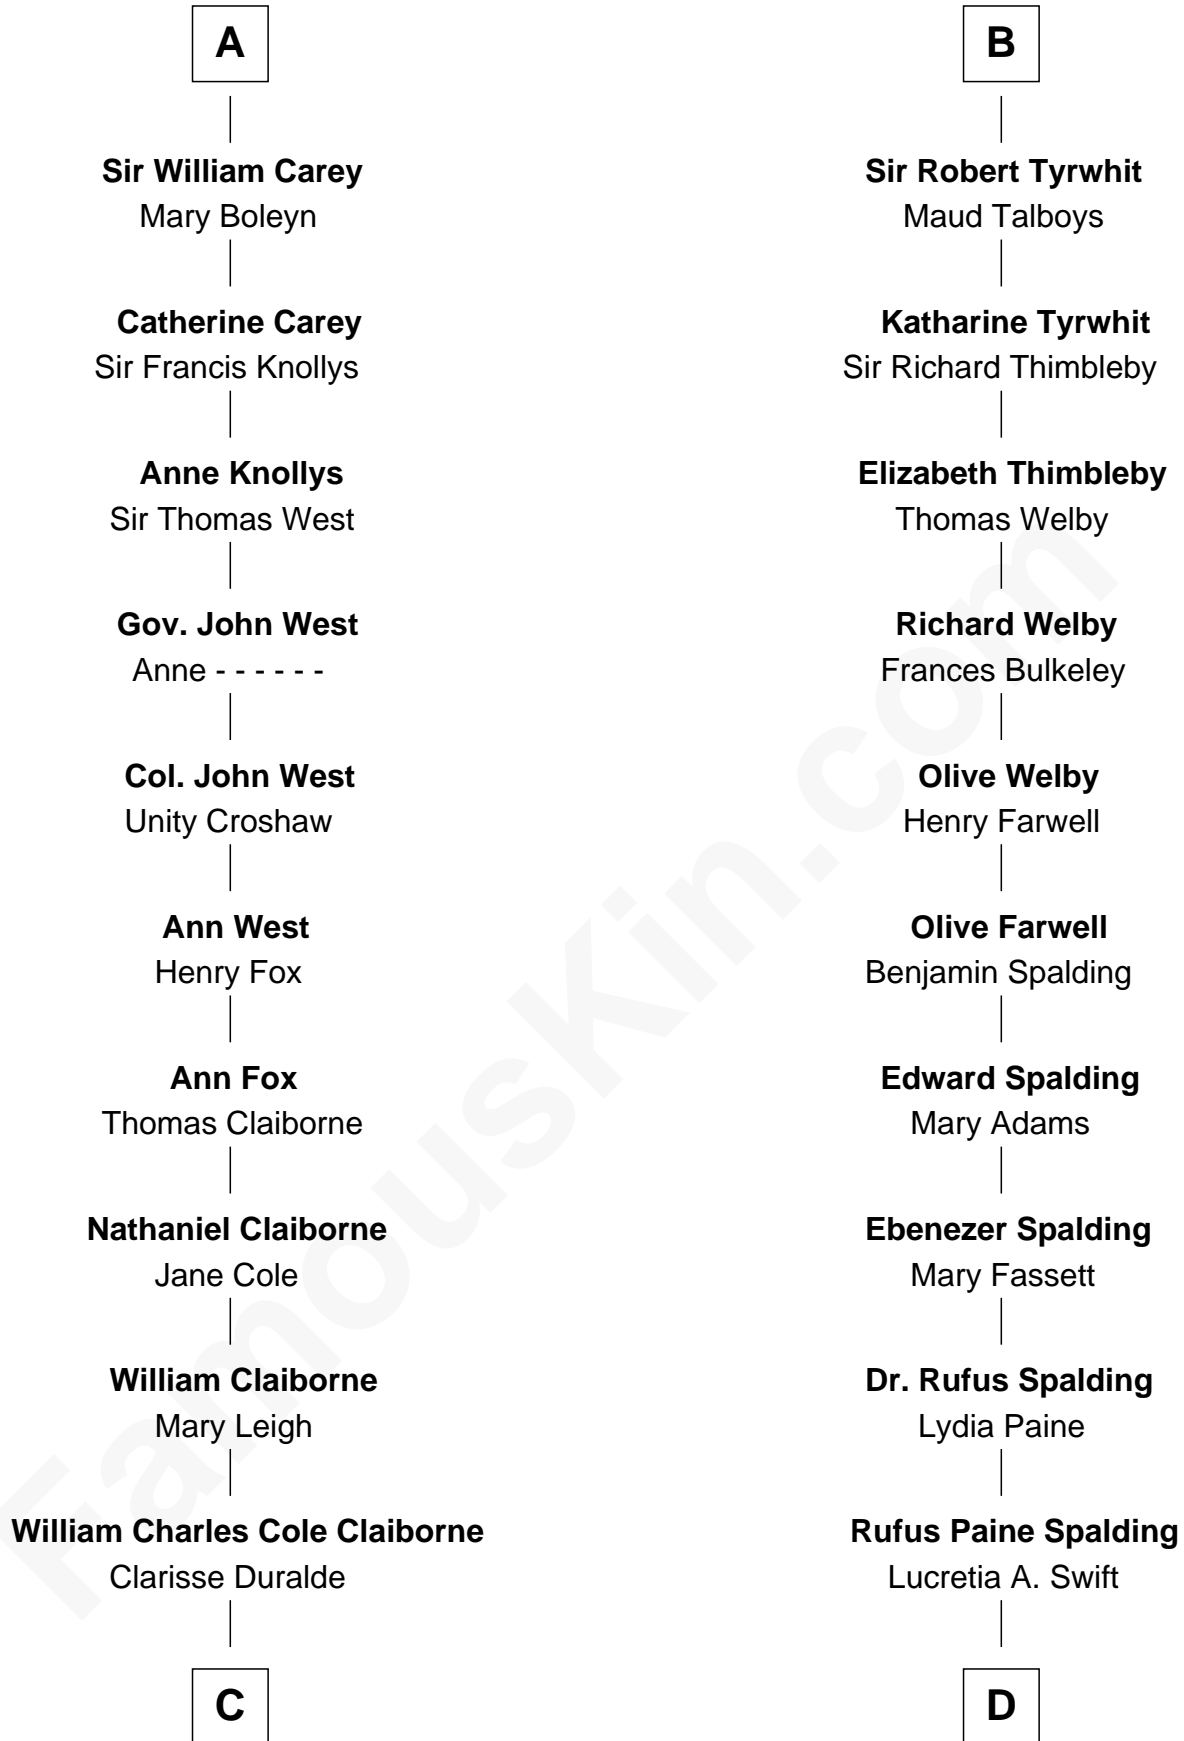

## Relationship Chart of

### Liz Claiborne

*Fashion Designer and Founder of Liz Claiborne Inc.*

18th cousin 2 times removed of

### William Rufus Day

*36th U.S. Secretary of State*

**Sir Hugh le Despencer**  
Isabella de Beauchamp

FamousKin.com